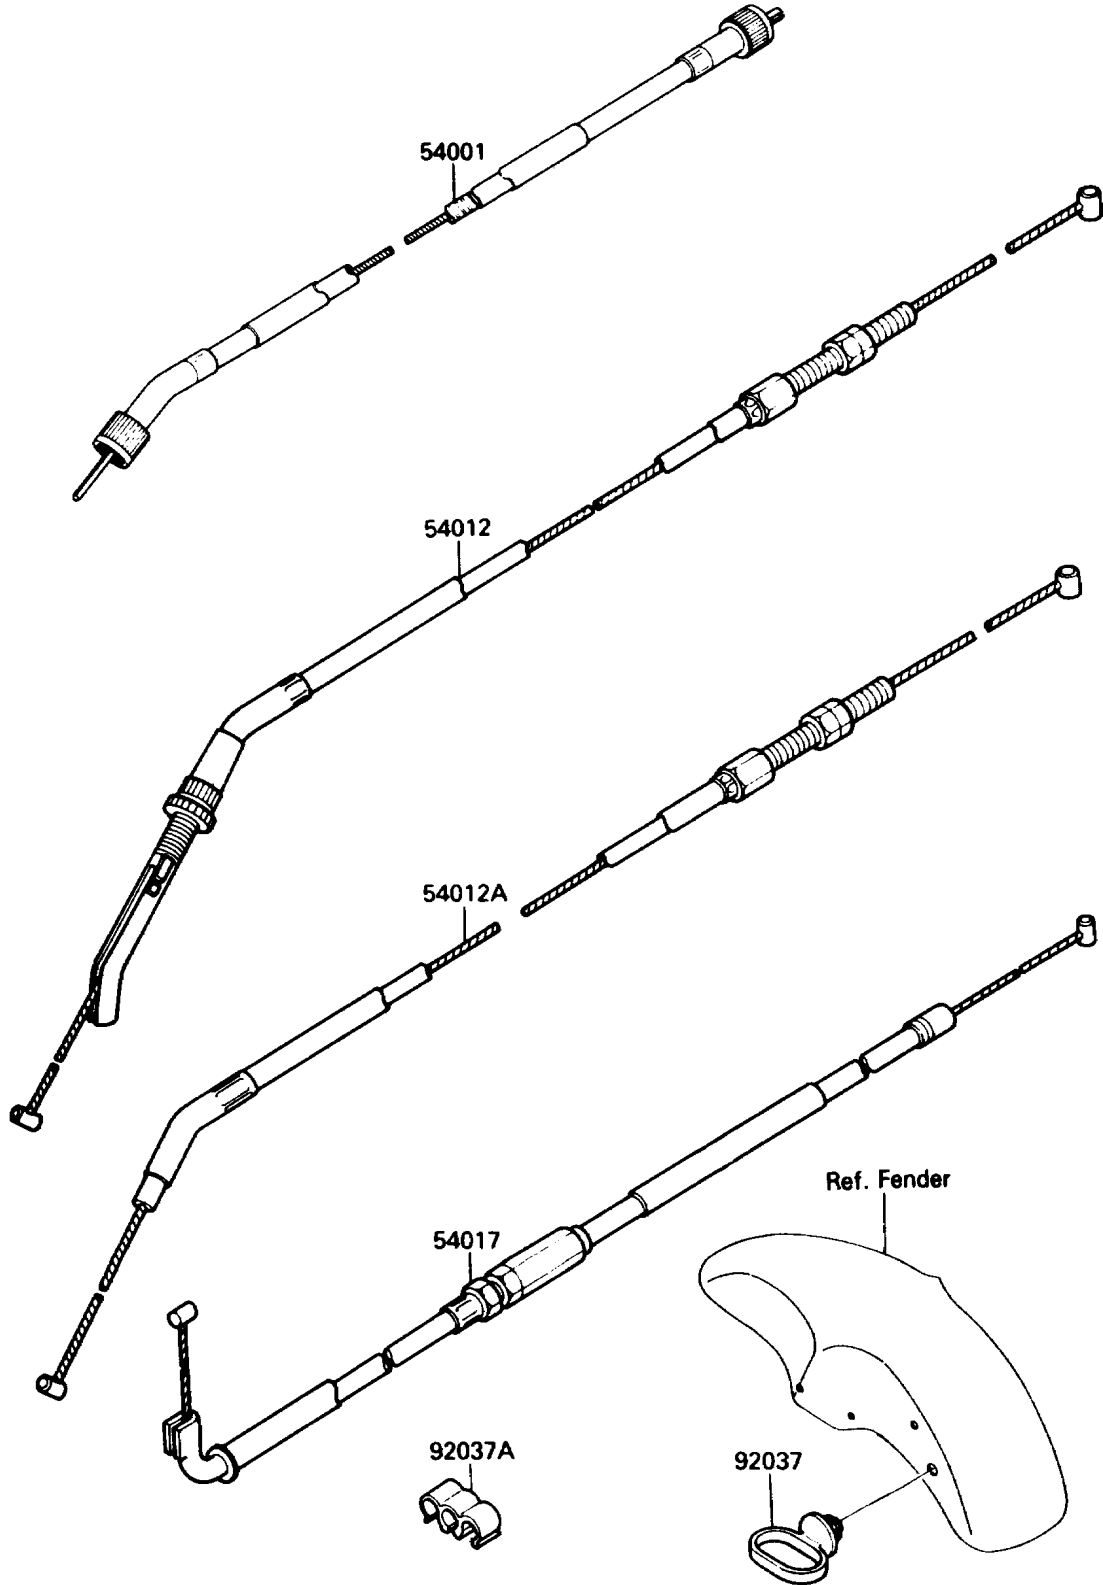

1989 Ninja® ZX™ -7 PARTS DIAGRAM

Cables

F2540

1989 Ninja® ZX™-7 PARTS LIST

Cables

ITEM NAME	PART NUMBER	QUANTITY
CABLE-SPEEDOMETER (Ref # 54001)	54001-1155	1
CABLE-THROTTLE,OPENING (Ref # 54012)	54012-1314	1
CABLE-THROTTLE,CLOSING (Ref # 54012A)	54012-1315	1
CABLE-STARTER (Ref # 54017)	54017-1088	1
CLAMP,CABLE (Ref # 92037)	92037-1459	1
CLAMP,CABLE (Ref # 92037A)	92037-1697	1