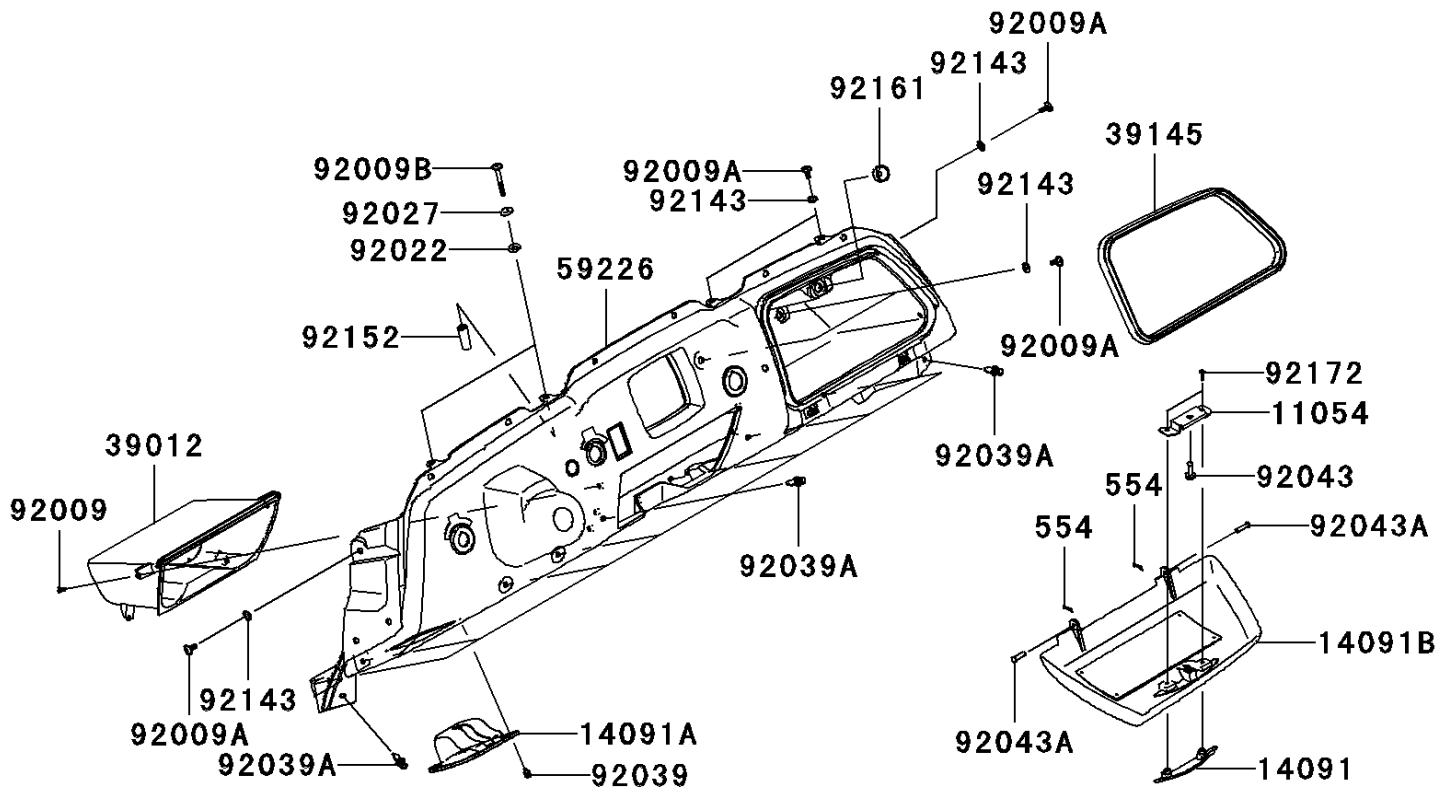

# 2009 Teryx® 750 FI 4x4 PARTS DIAGRAM

Front Box

F2135

## 2009 Teryx® 750 FI 4x4 PARTS LIST

### Front Box

ITEM NAME	PART NUMBER	QUANTITY
PIN-SNAP (Ref # 554)	554DA0600	2
BRACKET (Ref # 11054)	11054-1789	1
COVER,STORAGE CAP,F.BLACK (Ref # 14091)	14091-0700-6Z	1
COVER,LH,F.BLACK (Ref # 14091A)	14091-0702-6Z	1
COVER,STORAGE,F.BLACK (Ref # 14091B)	14091-0985-6Z	1
CASE-STORAGE,F.BLACK (Ref # 39012)	39012-0017-6Z	1
TRIM-SEAL,L=940 (Ref # 39145)	39145-0029	1
PANEL-CONTROL,F.BLACK (Ref # 59226)	59226-0019-6Z	1
SCREW,TAPPING,4X12 (Ref # 92009)	92009-1444	4
SCREW,6X16 (Ref # 92009A)	92009-1621	6
SCREW,6X56 (Ref # 92009B)	92009-1829	2
WASHER,10.5X20X1 (Ref # 92022)	92022-239	2
COLLAR,L=4.7 (Ref # 92027)	92027-1964	2
RIVET (Ref # 92039)	92039-0046	4
RIVET (Ref # 92039A)	92039-1229	10
PIN (Ref # 92043)	92043-0138	1
PIN,6X23 (Ref # 92043A)	92043-0164	2
COLLAR (Ref # 92143)	92143-1087	6
COLLAR,7.95X15.88X40 (Ref # 92152)	92152-0777	2
DAMPER (Ref # 92161)	92161-0568	1
SCREW,TAPPING,4X16 (Ref # 92172)	92172-0347	2