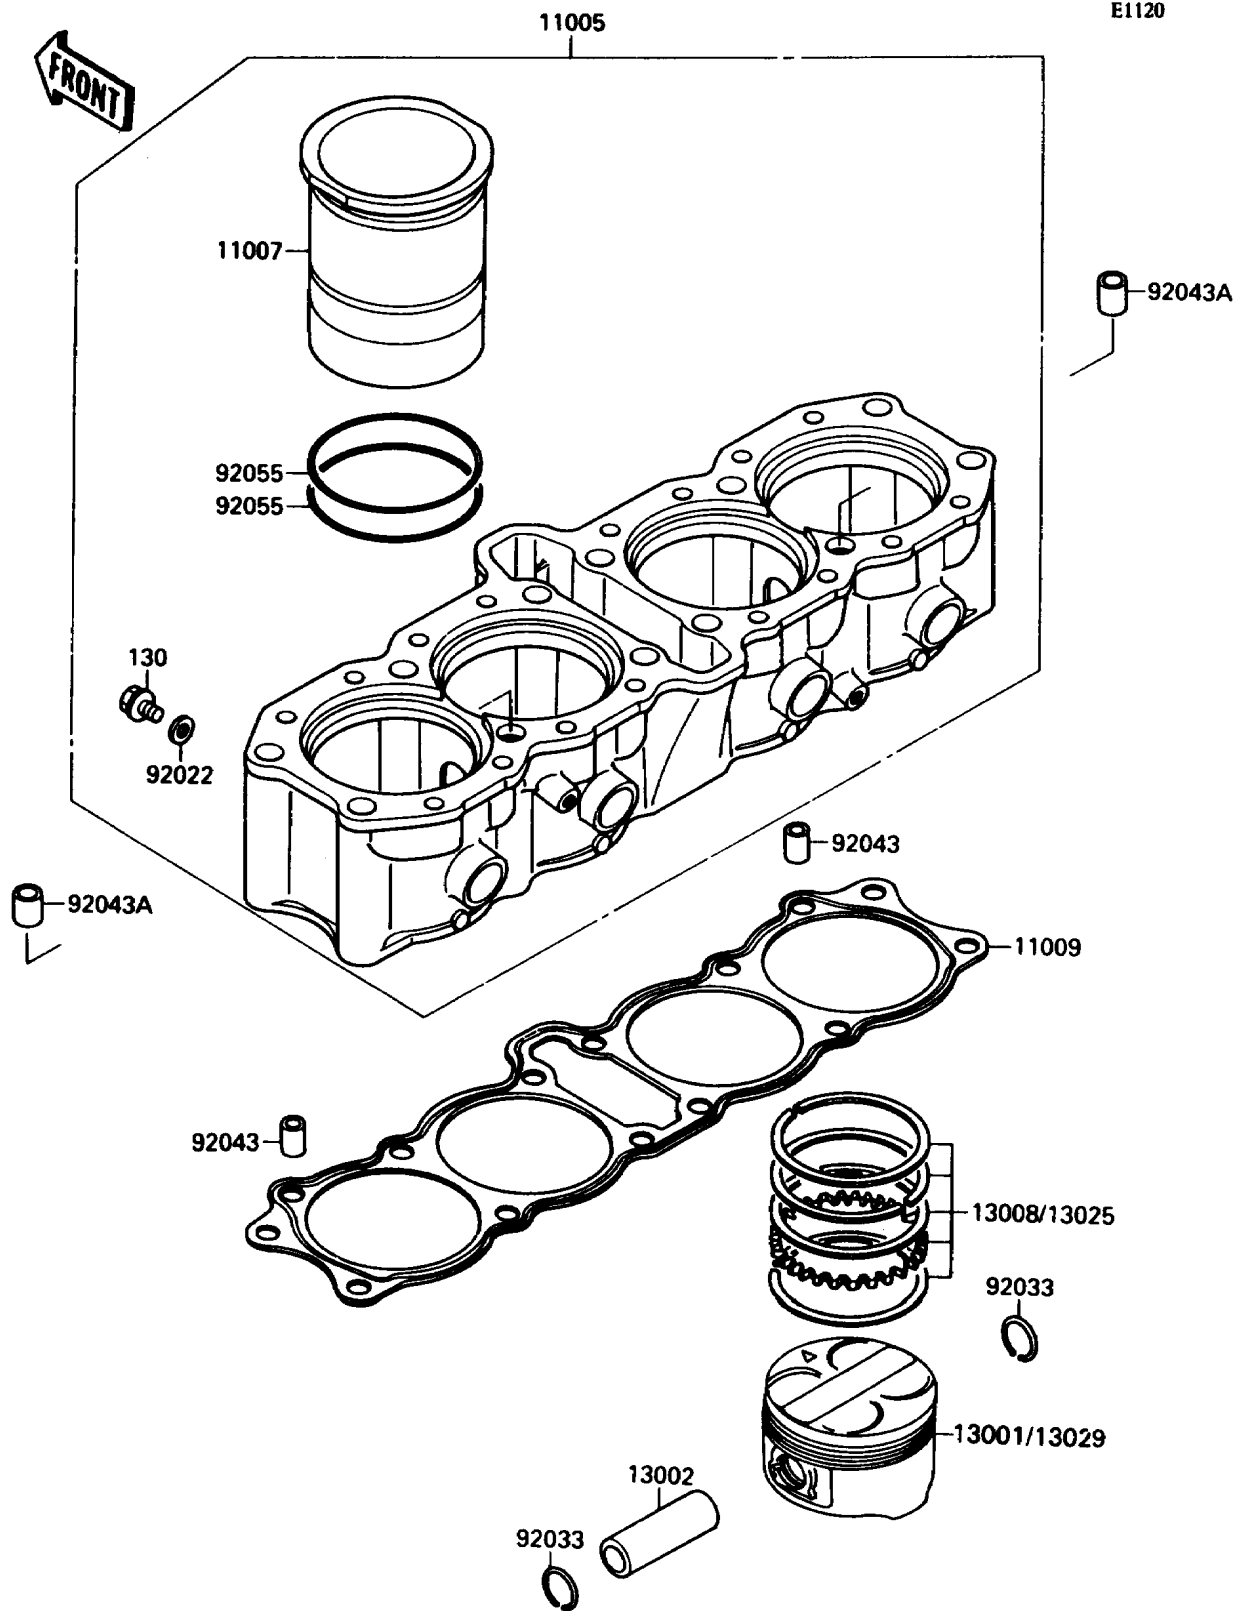

1990 Ninja[®] ZX[™]-7 PARTS DIAGRAM

Cylinder/Piston(s)

1990 Ninja® ZX™-7 PARTS LIST

Cylinder/Piston(s)

ITEM NAME	PART NUMBER	QUANTITY
CYLINDER-ENGINE (Ref # 11005)	11005-1578	1
LINER-CYLINDER (Ref # 11007)	11007-1090	4
GASKET,CYLINDER BASE (Ref # 11009)	11009-1777	1
PISTON-ENGINE,STD (Ref # 13001)	13001-1329	4
PIN-PISTON (Ref # 13002)	13002-1073	4
RING-SET-PISTON,STD (Ref # 13008)	13008-1130	4
RING-SET-PISTON L,O/S,0.50 (Ref # 13025)	13025-1105	4
PISTON-ENGINE L,O/S,0,50 (Ref # 13029)	13029-1195	4
WASHER,6.2X11X1 (Ref # 92022)	92022-304	2
RING-SNAP (Ref # 92033)	92033-1054	8
PIN,8.2X10X14 (Ref # 92043)	92043-1264	2
PIN,10.1X12X14 (Ref # 92043A)	92043-4009	2
RING-O,74.6X2.4 (Ref # 92055)	92055-1357	8
BOLT-FLANGED,6X10,BLACK (Ref # 130)	130C0610	2