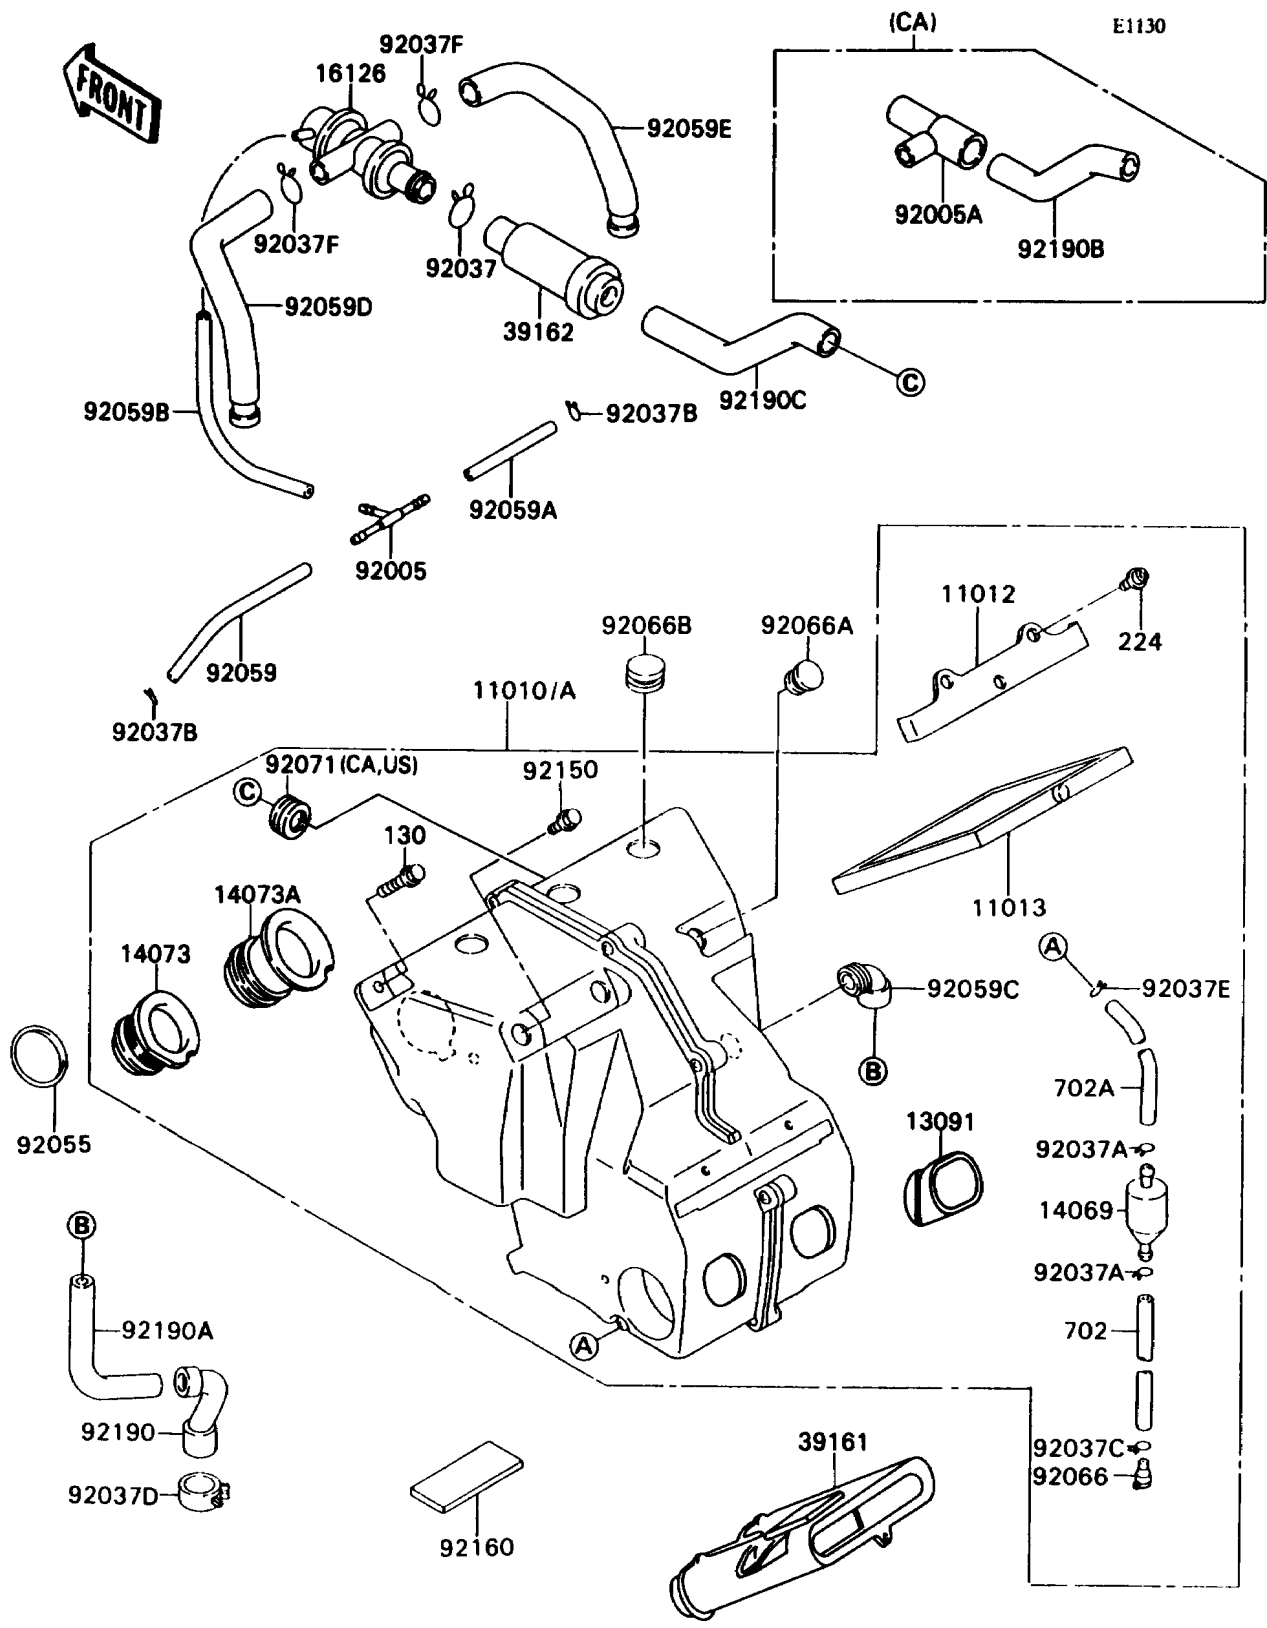

1990 Ninja® ZX™-7 PARTS DIAGRAM

Air Cleaner

1990 Ninja® ZX™-7 PARTS LIST

Air Cleaner

ITEM NAME	PART NUMBER	QUANTITY
FILTER-ASSY-AIR (Ref # 11010)	11010-1399	1
FILTER-ASSY-AIR (Ref # 11010A)	11010-1400	1
CAP,AIR FILTER (Ref # 11012)	11012-1687	1
ELEMENT-AIR FILTER (Ref # 11013)	11013-1180	1
HOLDER,AIR INTAKE DUCT (Ref # 13091)	13091-1674	2
BREATHER (Ref # 14069)	14069-1051	1
DUCT,#1 (Ref # 14073)	14073-1432	2
DUCT,#2 (Ref # 14073A)	14073-1433	2
VALVE,AIR SWITCH (Ref # 16126)	16126-1104	1
SILENCER-ASSY-INTAKE (Ref # 39161)	39161-1062	1
SILENCER-INTAKE (Ref # 39162)	39162-1003	1
FITTING,TUBE,T-TYPE (Ref # 92005)	92005-1017	1
FITTING,SILENCER (Ref # 92005A)	92005-1207	1
CLAMP,TUBE (Ref # 92037)	92037-1076	1
CLAMP,TUBE (Ref # 92037A)	92037-147	2
CLAMP (Ref # 92037B)	92037-1610	2
CLAMP (Ref # 92037C)	92037-1712	1
CLAMP (Ref # 92037D)	92037-1860	1
CLAMP,TUBE (Ref # 92037E)	92037-1972	1
CLAMP,TUBE (Ref # 92037F)	92037-213	2
RING-O,67.7X3.1 (Ref # 92055)	92055-1434	4
TUBE,4X9X190 (Ref # 92059)	92059-1032	1
TUBE,4X9X100 (Ref # 92059A)	92059-1058	1
TUBE,4X9X230 (Ref # 92059B)	92059-1068	1
TUBE,BREATHER (Ref # 92059C)	92059-1391	1
TUBE,AIR SWITCH-HEAD,LH (Ref # 92059D)	92059-1717	1
TUBE,AIR SWITCH-HEAD,RH (Ref # 92059E)	92059-1765	1
PLUG,DRAIN (Ref # 92066)	92066-1211	1
PLUG (Ref # 92066A)	92066-1306	3

1990 Ninja® ZX™-7 PARTS LIST

Air Cleaner

ITEM NAME	PART NUMBER	QUANTITY
PLUG (Ref # 92066B)	92066-1324	3
GROMMET,AIR FILTER (Ref # 92071)	92071-1028	1
BOLT,5X16 (Ref # 92150)	92150-1363	6
DAMPER,BATTERY (Ref # 92160)	92160-1094	1
TUBE,BLOWBY (Ref # 92190)	92059-1988	1
TUBE,BLOWBY (Ref # 92190A)	92190-1010	1
TUBE,AIR FILTER (Ref # 92190B)	92190-1119	1
TUBE,AIR SWITCH VALVE (Ref # 92190C)	92190-1121	1
BOLT-FLANGED (Ref # 130)	130D0535	2
SCREW-PAN-WP-CROS (Ref # 224)	224B0616	2
TUBE-RUBBER (Ref # 702)	702A07150	1
TUBE-RUBBER (Ref # 702A)	702A07330	1