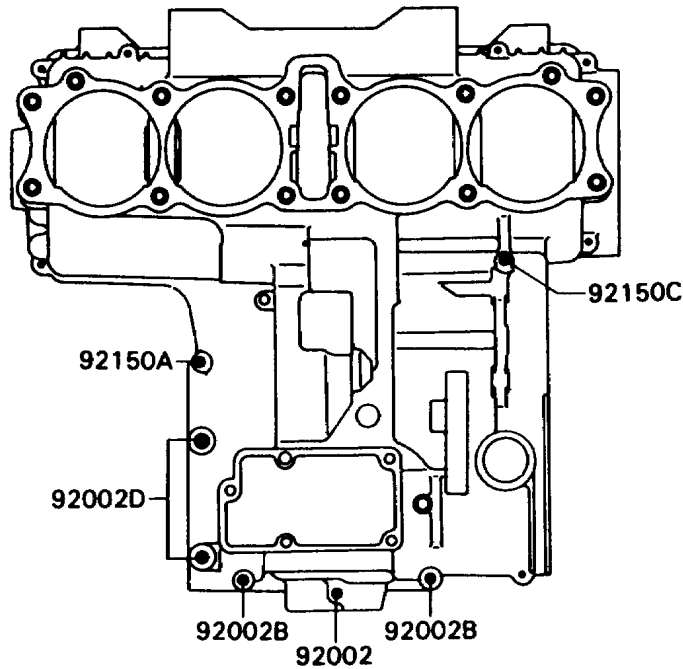

1990 Ninja[®] ZX[™]-7 PARTS DIAGRAM

Crankcase Bolt Pattern

E1412

Upper Case

Lower Case

1990 Ninja® ZX™-7 PARTS LIST

Crankcase Bolt Pattern

ITEM NAME	PART NUMBER	QUANTITY
BOLT,6X38 (Ref # 92002)	92001-1899	9
BOLT,8X90 (Ref # 92002A)	92002-1057	3
BOLT,6X110 (Ref # 92002B)	92002-1791	3
BOLT,6X130 (Ref # 92002C)	92002-1792	1
BOLT,8X70 (Ref # 92002D)	92002-1793	2
BOLT,8X83 (Ref # 92002E)	92002-1794	7
BOLT,6X30 (Ref # 92150)	92150-1300	1
BOLT,6X38 (Ref # 92150A)	92150-1301	1
BOLT,6X55 (Ref # 92150B)	92150-1302	1
BOLT,6X90 (Ref # 92150C)	92150-1312	4