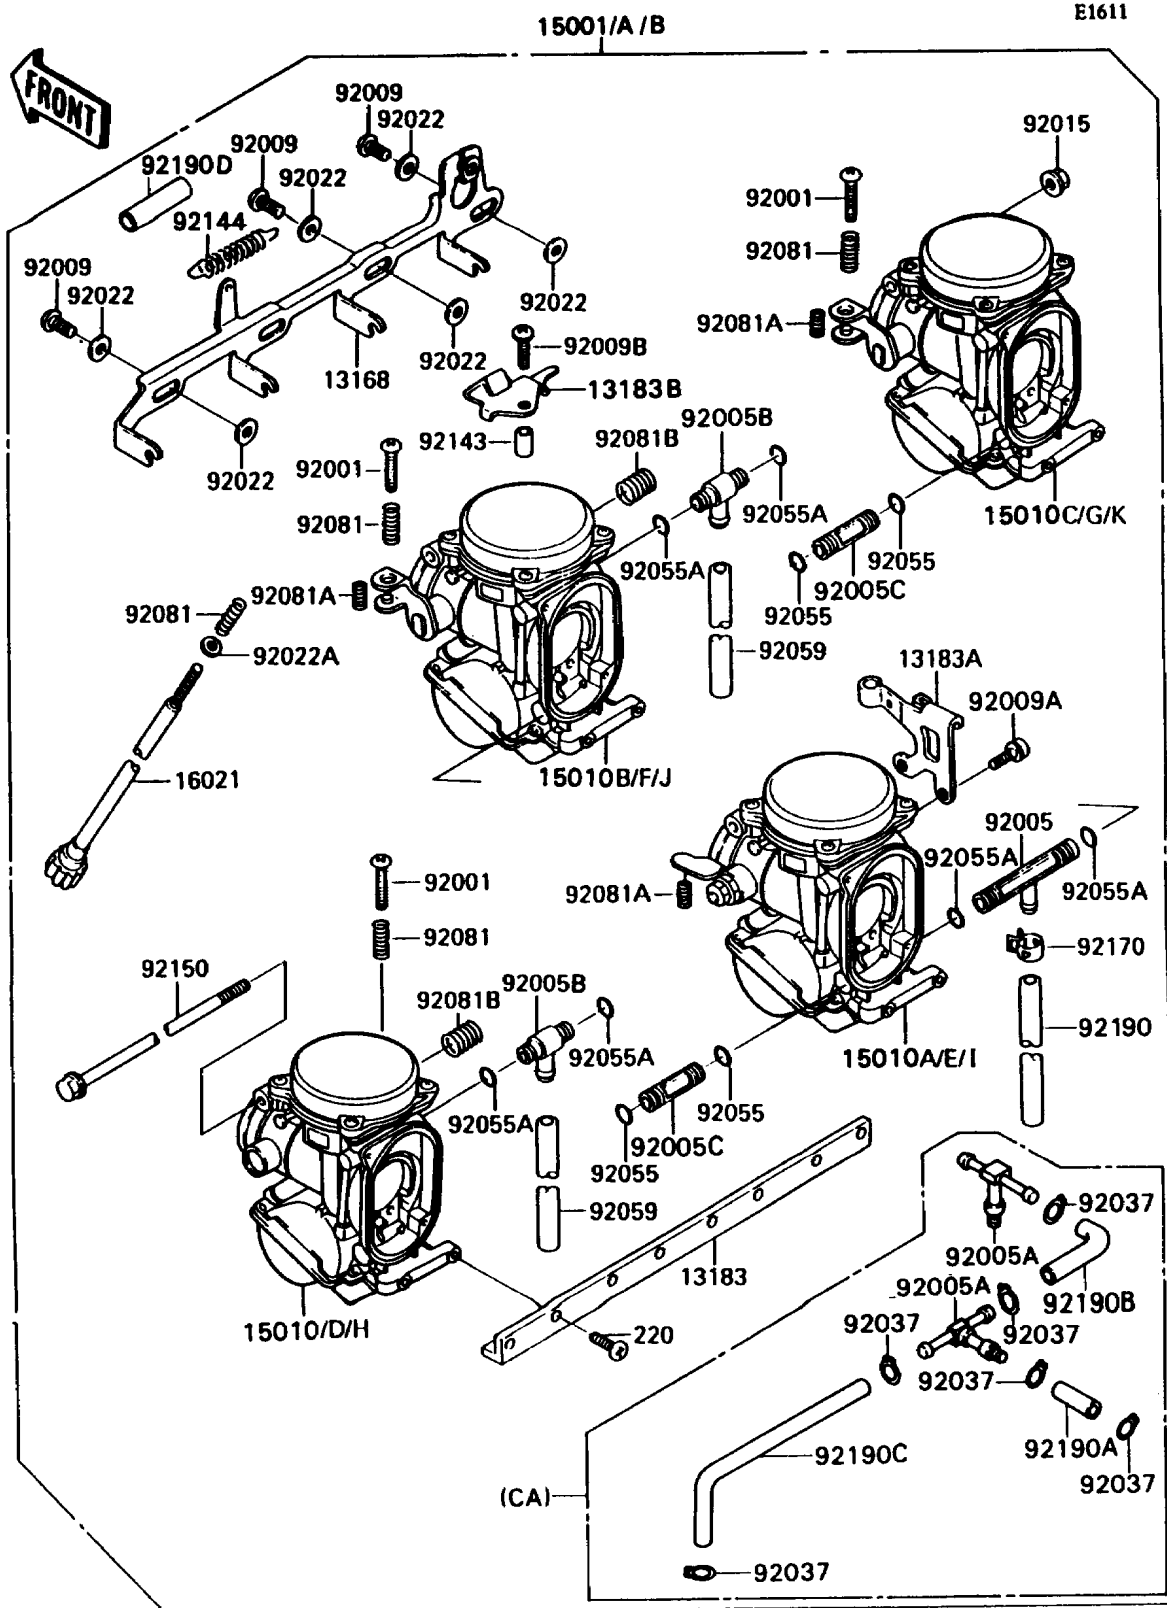

1990 Ninja® ZX™-7 PARTS DIAGRAM

Carburetor