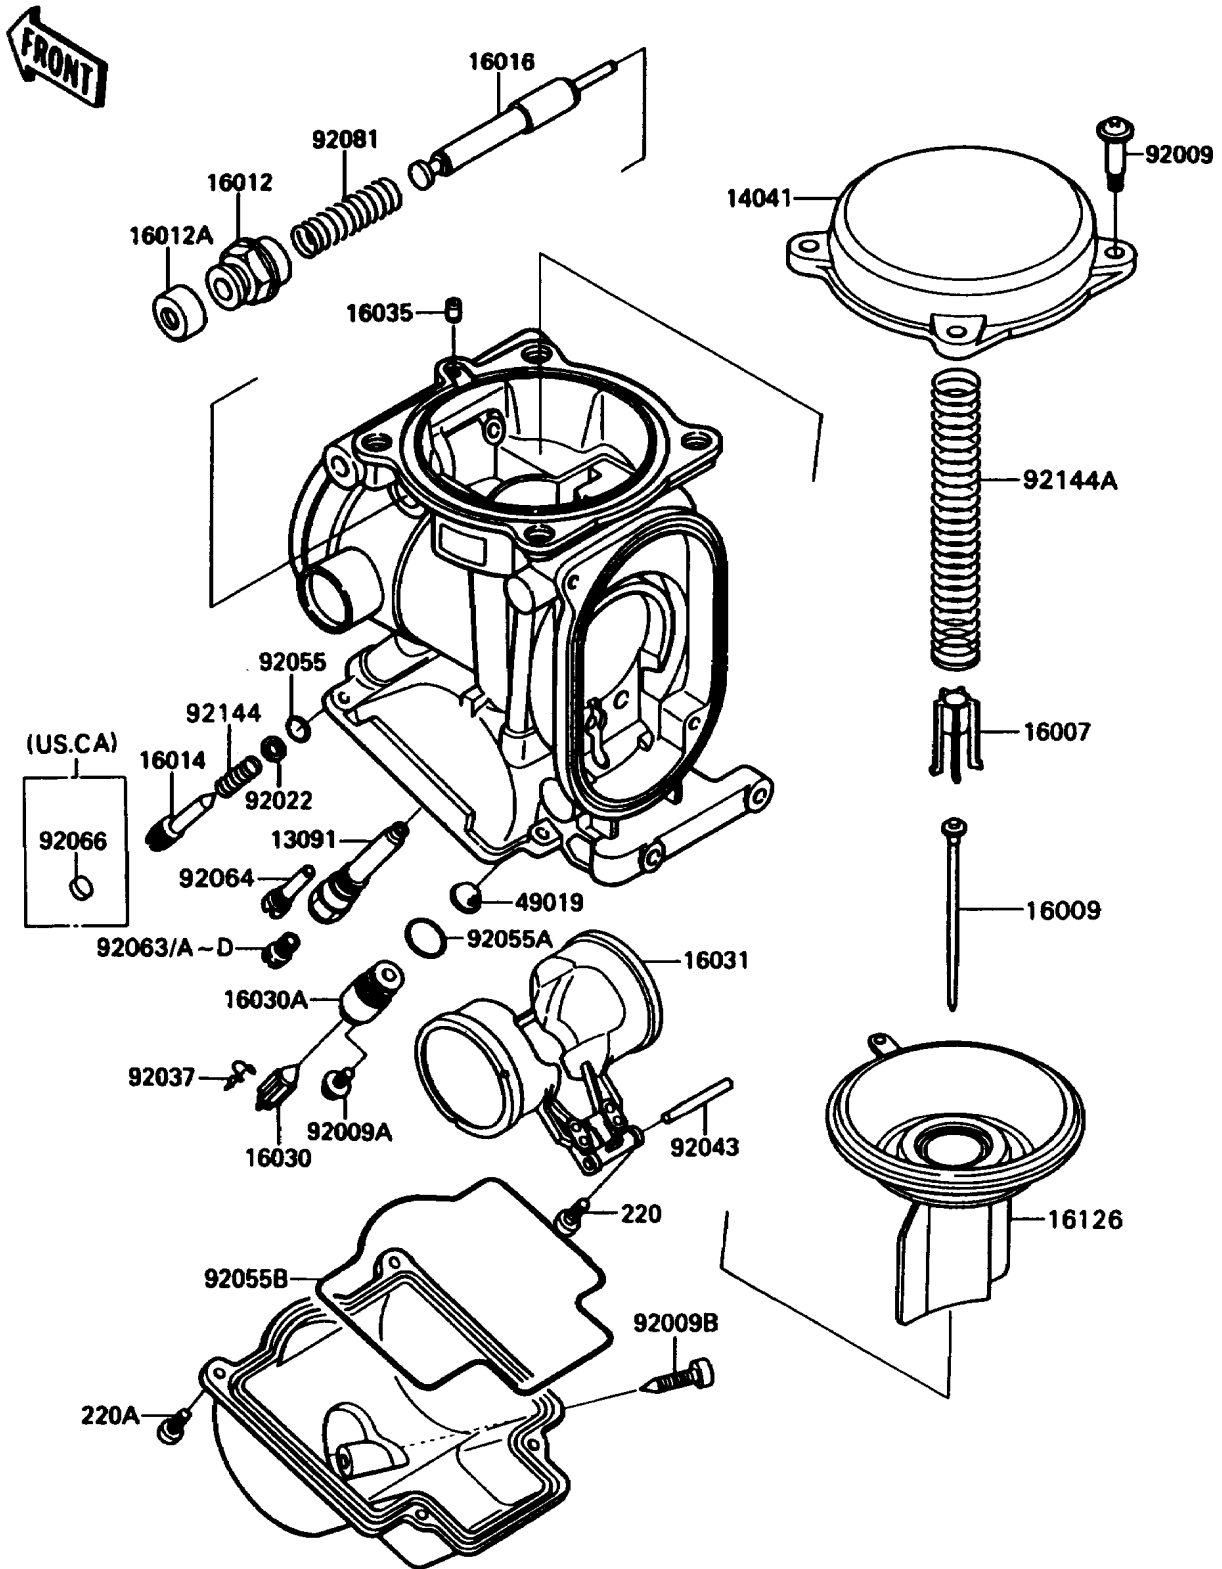

1990 Ninja® ZX™-7 PARTS DIAGRAM

Carburetor Parts

E1612

1990 Ninja® ZX™-7 PARTS LIST

Carburetor Parts

ITEM NAME	PART NUMBER	QUANTITY
HOLDER,NEEDLE JET (Ref # 13091)	13091-1634	4
COVER-COMP,MIXING (Ref # 14041)	14041-1100	4
SEAT-SPRING,VALVE (Ref # 16007)	16007-1117	4
NEEDLE-JET,N76F (Ref # 16009)	16009-1601	4
CAP-STARTER PLUNGER (Ref # 16012)	16012-1051	4
CAP-STARTER PLUNGER (Ref # 16012A)	16012-1052	4
SCREW-PILOT AIR (Ref # 16014)	16014-1062	4
PLUNGER,STARTER (Ref # 16016)	16016-1061	4
VALVE-FLOAT (Ref # 16030)	16030-1007	4
SEAT-VALVE,FLOAT (Ref # 16030A)	16030-1068	4
FLOAT (Ref # 16031)	16031-1070	4
JET-AIR,LEAK (Ref # 16035)	16035-1055	4
VALVE,VACUUM (Ref # 16126)	16126-1237	4
FILTER-FUEL,STRAINER (Ref # 49019)	49019-3707	4
SCREW,4X4.4 (Ref # 92009)	92009-1549	15
SCREW,4X8 (Ref # 92009A)	92009-1550	4
SCREW,DRAIN,M6X0.75 (Ref # 92009B)	92009-1551	4
WASHER,PLAIN (Ref # 92022)	92022-1003	4
CLAMP,FLOAT VALVE (Ref # 92037)	16044-007	4
PIN,FLOAT (Ref # 92043)	92043-1207	4
RING-O,PILOT ADJUST (Ref # 92055)	92055-1002	4
RING-O,VALVE SEAT (Ref # 92055A)	92055-1425	4
RING-O,FLOAT CHAMBER (Ref # 92055B)	92055-1426	4
JET-MAIN,2ND,#125 (Ref # 92063)	92063-1069	4
JET-MAIN,2ND,#122 (Ref # 92063A)	92063-1073	4
JET-MAIN,2ND,#128 (Ref # 92063B)	92063-1074	4
JET-MAIN,#130 (Ref # 92063C)	92063-1075	4
JET-MAIN,#132 (Ref # 92063D)	92063-1076	4
JET-PILOT,#38 (Ref # 92064)	92064-1050	4

1990 Ninja® ZX™-7 PARTS LIST

Carburetor Parts

ITEM NAME	PART NUMBER	QUANTITY
PLUG,PILOT AIR SCREW,6.9X2 (Ref # 92066)	92066-1051	4
SPRING,STARTER PLUNGER (Ref # 92081)	92081-1761	4
SPRING,PILOT AIR SCREW (Ref # 92144)	92144-1349	4
SPRING,VACUUM VALVE (Ref # 92144A)	92144-1517	4
SCREW-PAN-CROS (Ref # 220)	220D0408	4
SCREW-PAN-CROS (Ref # 220A)	220D0410	16