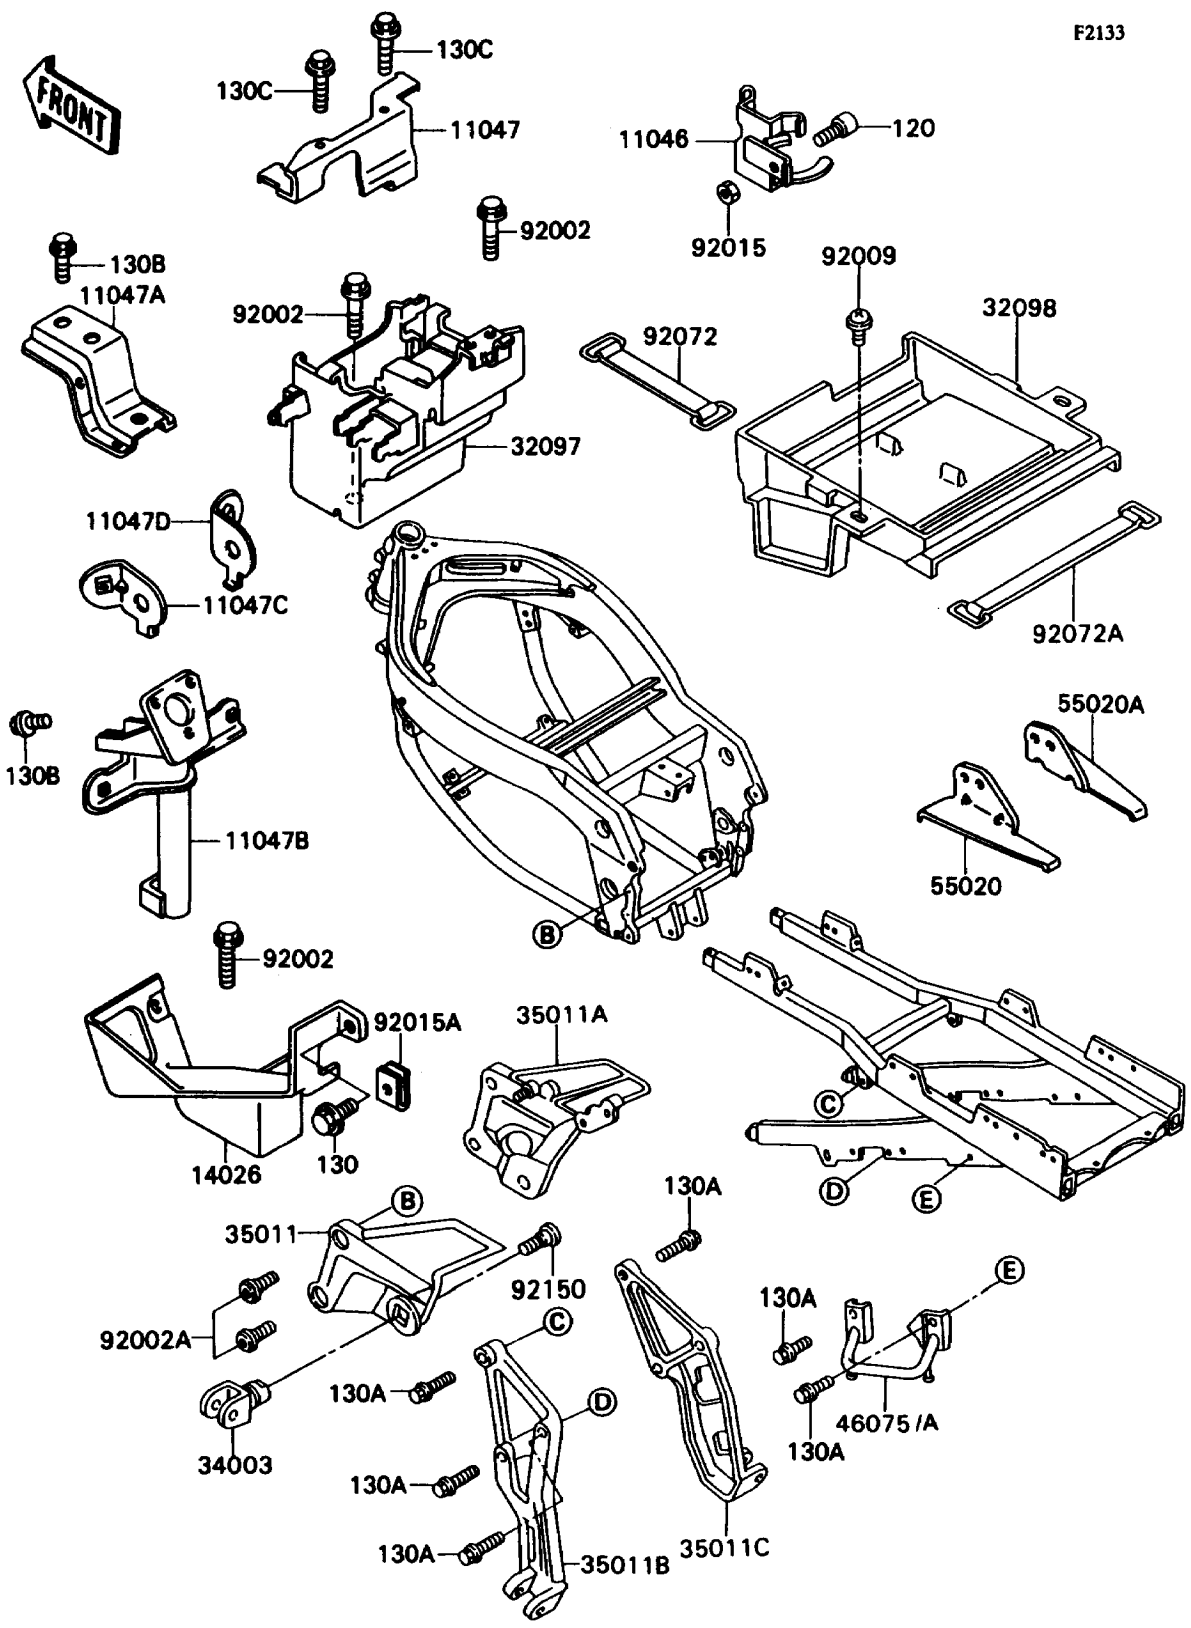

1990 Ninja® ZX™-7 PARTS DIAGRAM

Electro Bracket

F2133

1990 Ninja® ZX™-7 PARTS LIST

Electro Bracket

ITEM NAME	PART NUMBER	QUANTITY
BRACKET,SEPARATOR (Ref # 11046)	11046-1530	1
BRACKET,FUEL PUMP (Ref # 11047)	11046-1987	1
BRACKET,BATTERY CASE (Ref # 11047A)	11046-1988	1
BRACKET,RADIATOR,LWR (Ref # 11047B)	11046-1989	1
BRACKET,RADIATOR,UPP,LH (Ref # 11047C)	11047-1003	1
BRACKET,RADIATOR,UPP,RH (Ref # 11047D)	11047-1004	1
COVER-CHAIN (Ref # 14026)	14026-1162	1
CASE-BATTERY (Ref # 32097)	32097-1138	1
CASE-TOOL (Ref # 32098)	32098-1084	1
HOLDER-STEP (Ref # 34003)	34003-1327	2
STAY,FR,LH,SILVER NO.25 (Ref # 35011)	35011-1477-CE	1
STAY,FR,RH,SILVER NO.25 (Ref # 35011A)	35011-1478-CE	1
STAY,RR,LH (Ref # 35011B)	35011-1479	1
STAY,RR,RH (Ref # 35011C)	35011-1480	1
GRIP,LH (Ref # 46075)	46075-1081	1
GRIP,RH (Ref # 46075A)	46075-1082	1
GUARD,SEAT LOCK,LH (Ref # 55020)	55020-1359	1
GUARD,SEAT LOCK,RH (Ref # 55020A)	55020-1360	1
BOLT,6X16 (Ref # 92002)	92001-1950	5
BOLT,SOCKET,8X20 (Ref # 92002A)	92002-1493	4
SCREW,6X14,BLACK (Ref # 92009)	92009-1308	4
NUT,FLANGED,6MM (Ref # 92015)	92015-1367	1
NUT,6MM (Ref # 92015A)	92015-1602	2
BAND,BATTERY,L=105 (Ref # 92072)	92072-1173	1
BAND,TOOL CASE (Ref # 92072A)	92072-1242	1
BOLT,SOCKET,10X25 (Ref # 92150)	92150-1268	2
BOLT-SOCKET,6X14,BLACK (Ref # 120)	120S0614	1
BOLT-FLANGED,6X14 (Ref # 130)	130H0614	1
BOLT-FLANGED,8X20 (Ref # 130A)	130H0820	10

1990 Ninja® ZX™-7 PARTS LIST

Electro Bracket

ITEM NAME	PART NUMBER	QUANTITY
BOLT-FLANGED (Ref # 130B)	130J0610	5
BOLT-FLANGED,6X16,BLACK (Ref # 130C)	130J0616	2