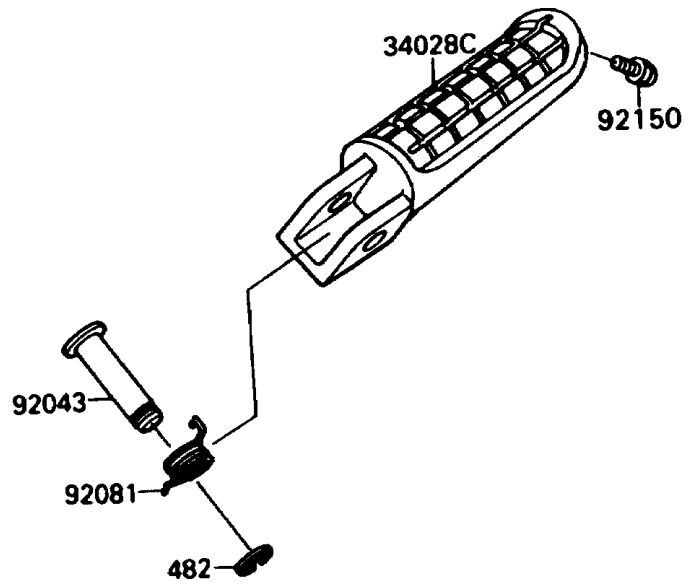

1990 Ninja® ZX™-7 PARTS DIAGRAM

Footrests

F2160

1990 Ninja® ZX™-7 PARTS LIST

Footrests

ITEM NAME	PART NUMBER	QUANTITY
STEP,RR,LH (Ref # 34028)	34028-1191	1
STEP,RR,RH (Ref # 34028A)	34028-1192	1
STEP,FR,LH (Ref # 34028B)	34028-1328	1
STEP,FR,RH (Ref # 34028C)	34028-1329	1
WASHER,STEP,RR (Ref # 92022)	92022-1507	2
COLLAR,STEP (Ref # 92027)	92027-1732	2
PIN,12X37 (Ref # 92043)	92043-1144	2
PIN,6X38.5 (Ref # 92043A)	92043-1238	2
SPRING,STEP RETURN (Ref # 92081)	92081-1587	1
SPRING,STEP,RR (Ref # 92081A)	92081-1612	2
SPRING,STEP,FR (Ref # 92081B)	92081-1733	1
BOLT,BANK SENSOR (Ref # 92150)	92150-1114	2
CIRCLIP-TYPE-E,10MM (Ref # 482)	482L0100	2
CIRCLIP-TYPE-E,5MM (Ref # 482A)	482L5000	2