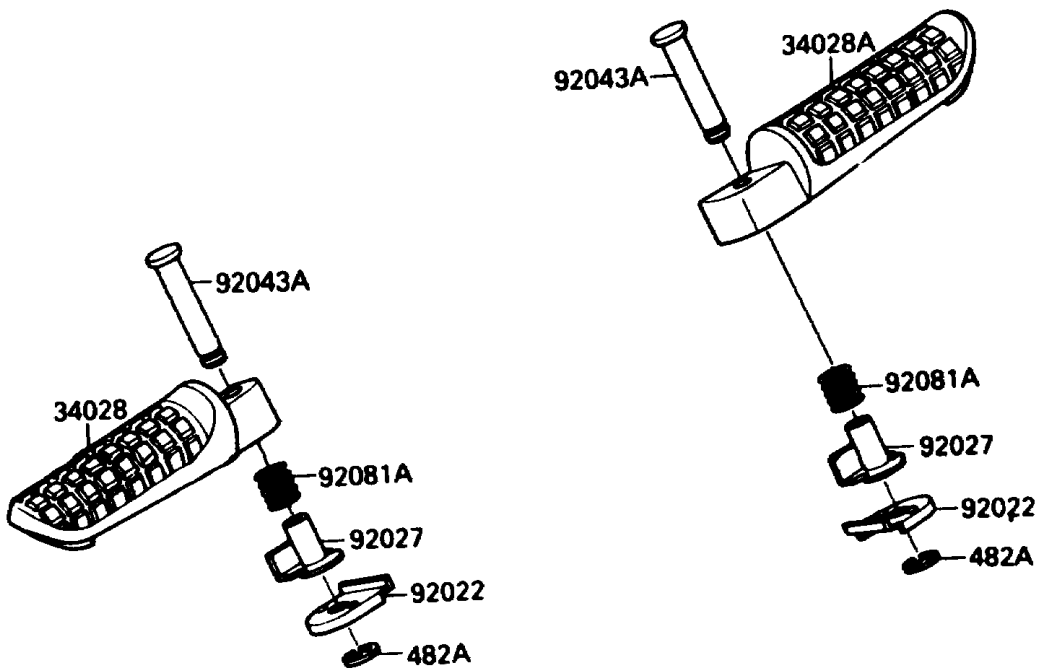

1990 Ninja® ZX™-7 PARTS DIAGRAM

Footrests

F2160

1990 Ninja® ZX™-7 PARTS LIST

Footrests

ITEM NAME	PART NUMBER	QUANTITY
STEP,RR,LH (Ref # 34028)	34028-1191	1
STEP,RR,RH (Ref # 34028A)	34028-1192	1
STEP,FR,LH (Ref # 34028B)	34028-1328	1
STEP,FR,RH (Ref # 34028C)	34028-1329	1
WASHER,STEP,RR (Ref # 92022)	92022-1507	2
COLLAR,STEP (Ref # 92027)	92027-1732	2
PIN,12X37 (Ref # 92043)	92043-1144	2
PIN,6X38.5 (Ref # 92043A)	92043-1238	2
SPRING,STEP RETURN (Ref # 92081)	92081-1587	1
SPRING,STEP,RR (Ref # 92081A)	92081-1612	2
SPRING,STEP,FR (Ref # 92081B)	92081-1733	1
BOLT,BANK SENSOR (Ref # 92150)	92150-1114	2
CIRCLIP-TYPE-E,10MM (Ref # 482)	482L0100	2
CIRCLIP-TYPE-E,5MM (Ref # 482A)	482L5000	2