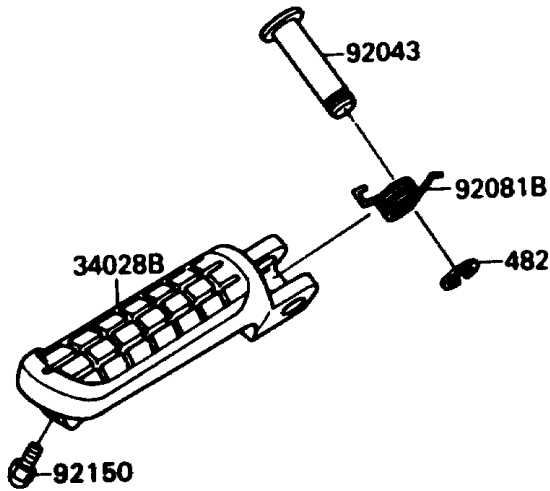

1990 Ninja® ZX™-7 PARTS DIAGRAM

Footrests

F2160

1990 Ninja® ZX™-7 PARTS LIST

Footrests

ITEM NAME	PART NUMBER	QUANTITY
STEP,RR,LH (Ref # 34028)	34028-1191	1
STEP,RR,RH (Ref # 34028A)	34028-1192	1
STEP,FR,LH (Ref # 34028B)	34028-1328	1
STEP,FR,RH (Ref # 34028C)	34028-1329	1
WASHER,STEP,RR (Ref # 92022)	92022-1507	2
COLLAR,STEP (Ref # 92027)	92027-1732	2
PIN,12X37 (Ref # 92043)	92043-1144	2
PIN,6X38.5 (Ref # 92043A)	92043-1238	2
SPRING,STEP RETURN (Ref # 92081)	92081-1587	1
SPRING,STEP,RR (Ref # 92081A)	92081-1612	2
SPRING,STEP,FR (Ref # 92081B)	92081-1733	1
BOLT,BANK SENSOR (Ref # 92150)	92150-1114	2
CIRCLIP-TYPE-E,10MM (Ref # 482)	482L0100	2
CIRCLIP-TYPE-E,5MM (Ref # 482A)	482L5000	2