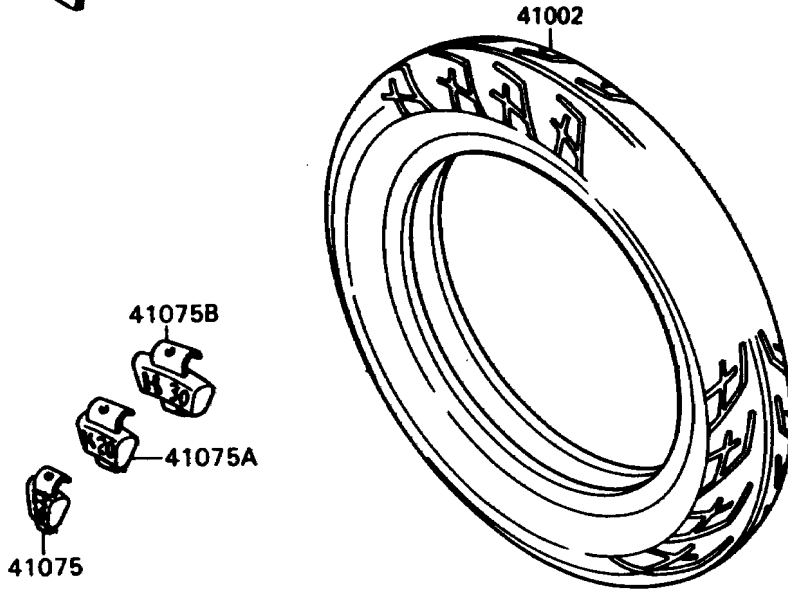

1990 Ninja® ZX™-7 PARTS DIAGRAM

Tires

F2210

1990 Ninja® ZX™-7 PARTS LIST

Tires

ITEM NAME	PART NUMBER	QUANTITY
VALVE,TIRE (Ref # 16126)	16126-1140	2
TIRE,FR,120/70VR17-V260(D) (Ref # 41002)	41002-1810	1
TIRE,RR,170/60VR17-V260(D) (Ref # 41002A)	41002-1811	1
BALANCER-WHEEL,10G,SILVER (Ref # 41075)	41075-1014	AR
BALANCER-WHEEL,20G,SILVER (Ref # 41075A)	41075-1015	AR
BALANCER-WHEEL,30G,SILVER (Ref # 41075B)	41075-1016	AR