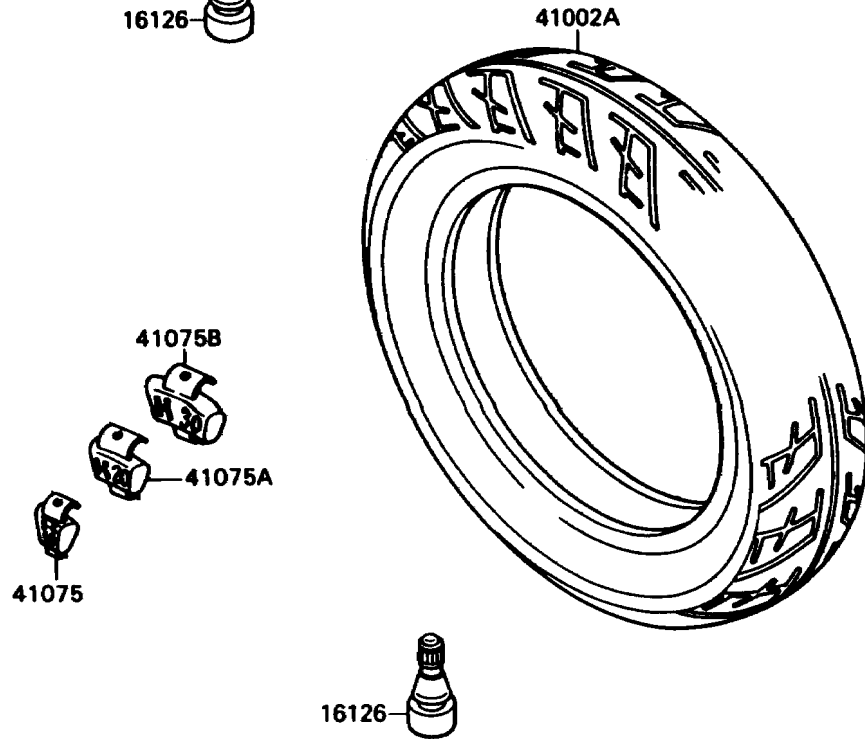

1990 Ninja® ZX™-7 PARTS DIAGRAM

Tires

F2210

1990 Ninja® ZX™-7 PARTS LIST

Tires

ITEM NAME	PART NUMBER	QUANTITY
VALVE,TIRE (Ref # 16126)	16126-1140	2
TIRE,FR,120/70VR17-V260(D) (Ref # 41002)	41002-1810	1
TIRE,RR,170/60VR17-V260(D) (Ref # 41002A)	41002-1811	1
BALANCER-WHEEL,10G,SILVER (Ref # 41075)	41075-1014	AR
BALANCER-WHEEL,20G,SILVER (Ref # 41075A)	41075-1015	AR
BALANCER-WHEEL,30G,SILVER (Ref # 41075B)	41075-1016	AR