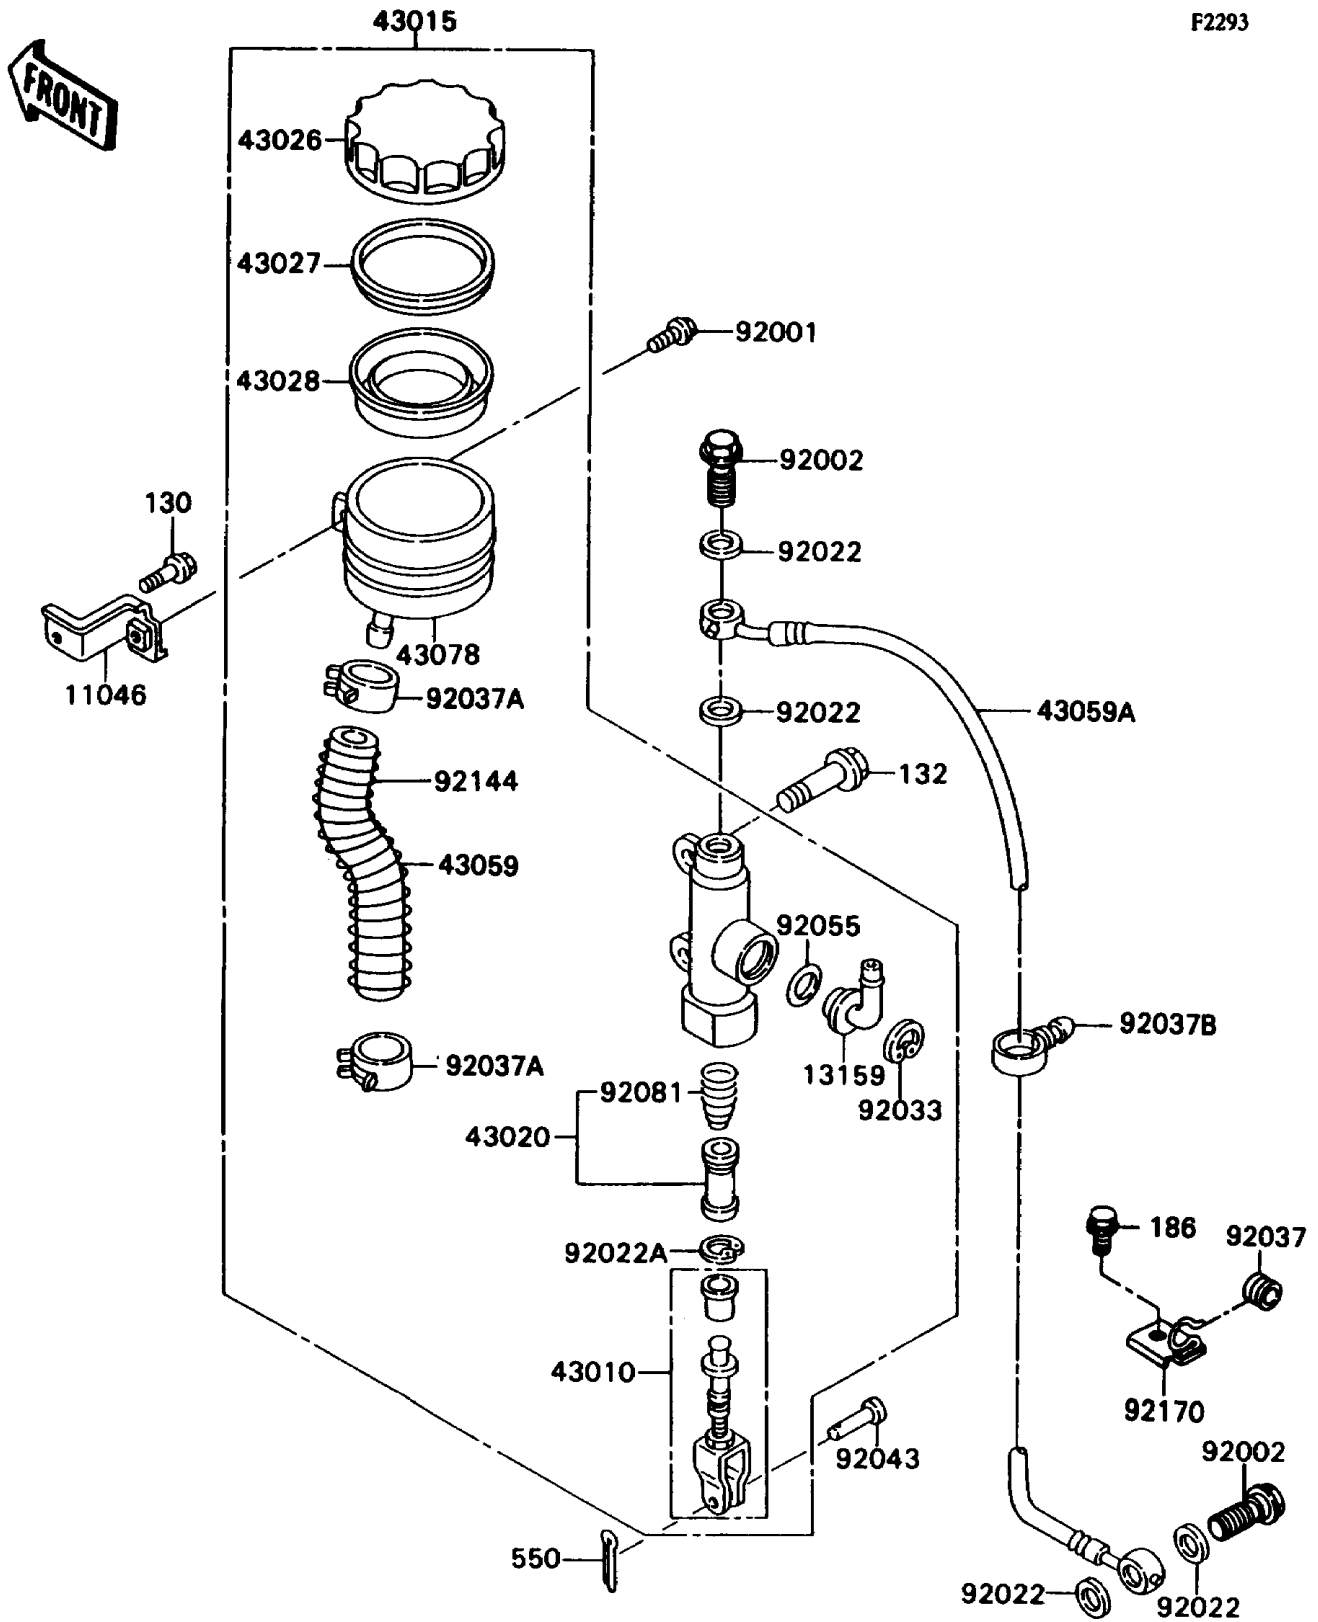

1990 Ninja® ZX™-7 PARTS DIAGRAM

Rear Master Cylinder

F2293

1990 Ninja® ZX™-7 PARTS LIST

Rear Master Cylinder

ITEM NAME	PART NUMBER	QUANTITY
BRACKET,RESERVOIR (Ref # 11046)	11046-1542	1
CONNECTOR,RR MASTER CYLINDER (Ref # 13159)	13159-1052	1
ROD-ASSY-BRAKE (Ref # 43010)	43010-1055	1
CYLINDER-ASSY-MASTER,RR (Ref # 43015)	43015-1393	1
PISTON-COMP-BRAKE (Ref # 43020)	43020-1057	1
CAP-BRAKE (Ref # 43026)	43026-1051	1
PLATE-DIAPHRAGM (Ref # 43027)	43027-1051	1
DIAPHRAGM,MASTER CYLINDER (Ref # 43028)	43028-1057	1
HOSE-BRAKE (Ref # 43059)	43059-1487	1
HOSE-BRAKE,RR (Ref # 43059A)	43059-1575	1
RESERVOIR,RR MASTER CYLINDER (Ref # 43078)	43078-1058	1
BOLT,6X20 (Ref # 92001)	92001-1460	1
BOLT,OIL,L=23 (Ref # 92002)	92002-1888	2
WASHER,10.5X15X1.5 (Ref # 92022)	43067-001	4
WASHER,CIRCRIP (Ref # 92022A)	92022-1601	1
RING-SNAP,20.5MM (Ref # 92033)	92033-1186	1
GROMMET,HOSE CLAMP (Ref # 92037)	43064-006	1
CLAMP,BRAKE HOSE (Ref # 92037A)	92037-1547	2
CLAMP,HOSE (Ref # 92037B)	92037-1827	1
PIN,8MM (Ref # 92043)	92043-1303	1
RING-O,MASTER CYLINDER (Ref # 92055)	92055-1251	1
SPRING,MASTER CYLINDER (Ref # 92081)	92081-1737	1
SPRING,BRAKE HOSE (Ref # 92144)	92144-1057	1
CLAMP,HOSE (Ref # 92170)	92170-1098	1
BOLT-FLANGED,6X12 (Ref # 130)	130H0612	1
BOLT-FLANGED-SMALL (Ref # 132)	132J0830	2
BOLT-UPSET-WP,6X10 (Ref # 186)	186N0614	1
PIN-COTTER,2.0X15 (Ref # 550)	550D2015	1