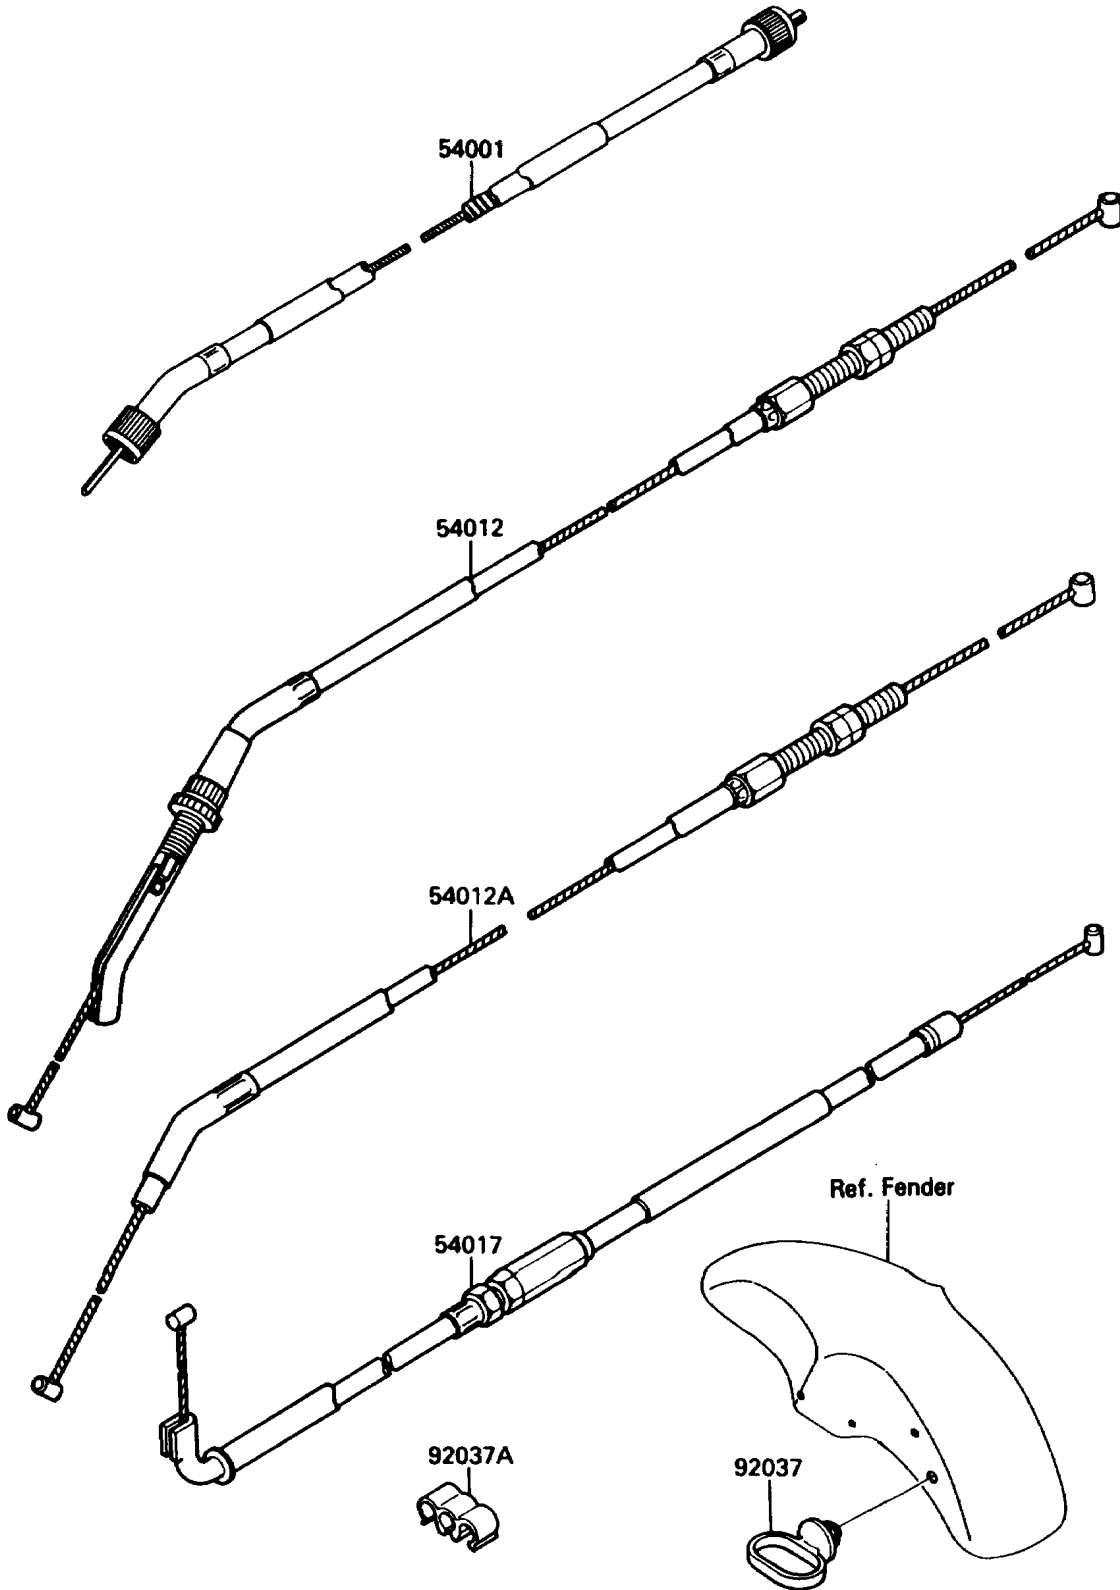

1990 Ninja® ZX™-7 PARTS DIAGRAM

Cables

F2540

1990 Ninja® ZX™-7 PARTS LIST

Cables

ITEM NAME	PART NUMBER	QUANTITY
CABLE-SPEEDOMETER (Ref # 54001)	54001-1155	1
CABLE-THROTTLE,OPENING (Ref # 54012)	54012-1314	1
CABLE-THROTTLE,CLOSING (Ref # 54012A)	54012-1315	1
CABLE-STARTER (Ref # 54017)	54017-1088	1
CLAMP,CABLE (Ref # 92037)	92037-1459	1
CLAMP,CABLE (Ref # 92037A)	92037-1697	1