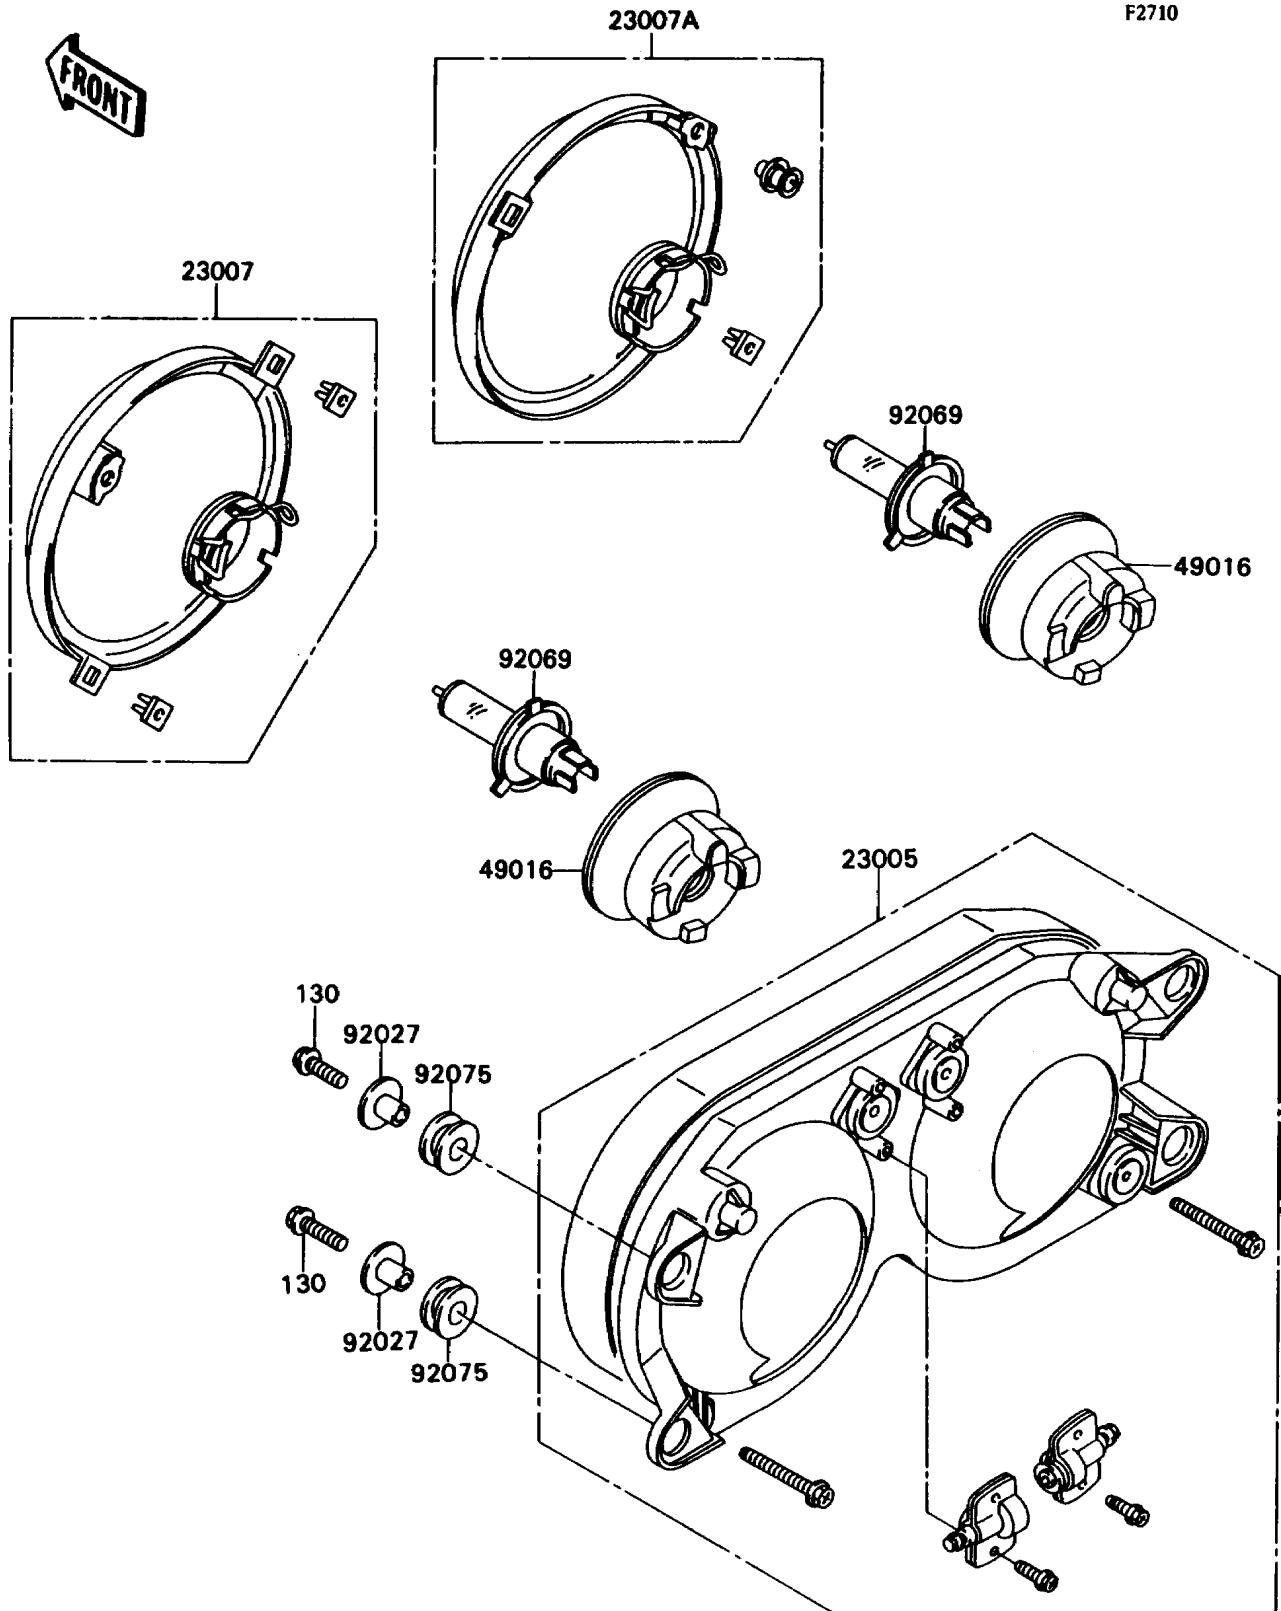

1990 Ninja® ZX™-7 PARTS DIAGRAM

Headlight(s)

1990 Ninja® ZX™-7 PARTS LIST

Headlight(s)

ITEM NAME	PART NUMBER	QUANTITY
BODY-COMP-HEAD LAMP (Ref # 23005)	23005-1096	1
LENS-COMP,HEAD LAMP,LH (Ref # 23007)	23007-1203	1
LENS-COMP,HEAD LAMP,RH (Ref # 23007A)	23007-1204	1
COVER-SEAL,HEAD LAMP (Ref # 49016)	49016-1143	2
COLLAR,L=13.1,BLACK (Ref # 92027)	92027-1450	4
BULB,12V 60/55W,H4 (Ref # 92069)	92069-1002	2
DAMPER (Ref # 92075)	92075-1690	4
BOLT-FLANGED,6X20 (Ref # 130)	130C0620	4