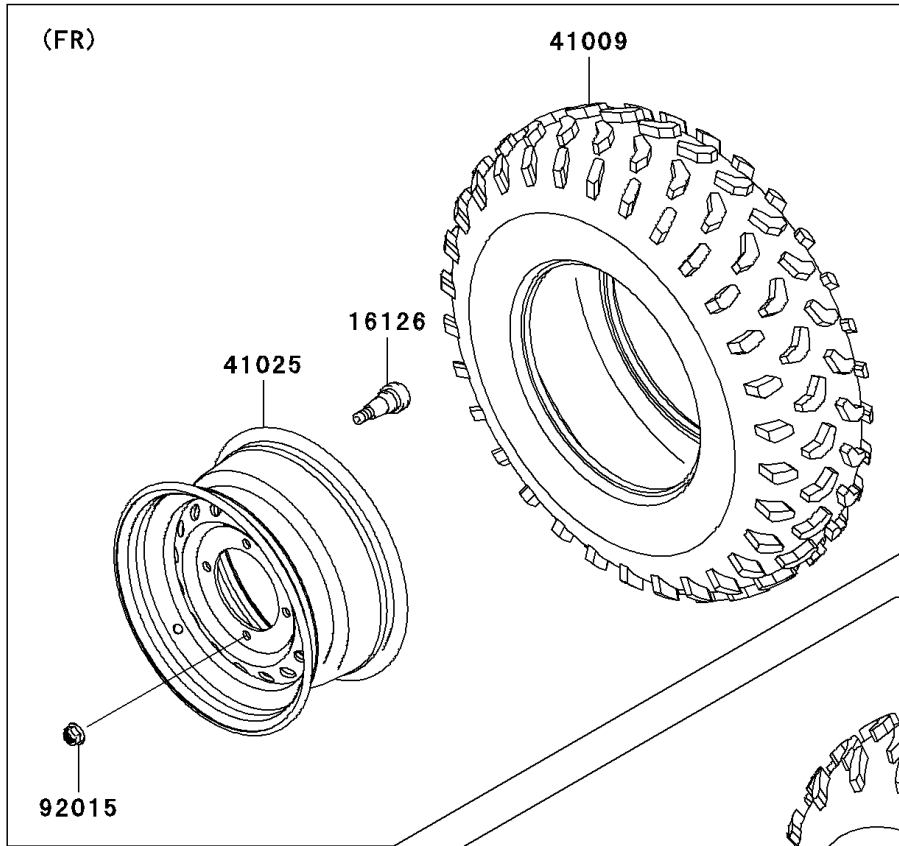

2009 Teryx® 750 FI 4x4 PARTS DIAGRAM

Wheels/Tires

F2210

2009 Teryx® 750 FI 4x4 PARTS LIST

Wheels/Tires

ITEM NAME	PART NUMBER	QUANTITY
VALVE (Ref # 16126)	16126-4001	4
TIRE,FR,26X8.00-12,M989 (Ref # 41009)	41009-0143	2
TIRE,RR,26X10.00-12,M990 (Ref # 41009A)	41009-0144	2
RIM,FR,12X6.0AT,F.S.BLACK (Ref # 41025)	41025-0123-397	2
RIM,RR,12X8.0AT,F.S.BLACK (Ref # 41025A)	41025-0124-397	2
NUT,12MM (Ref # 92015)	92015-1706	16