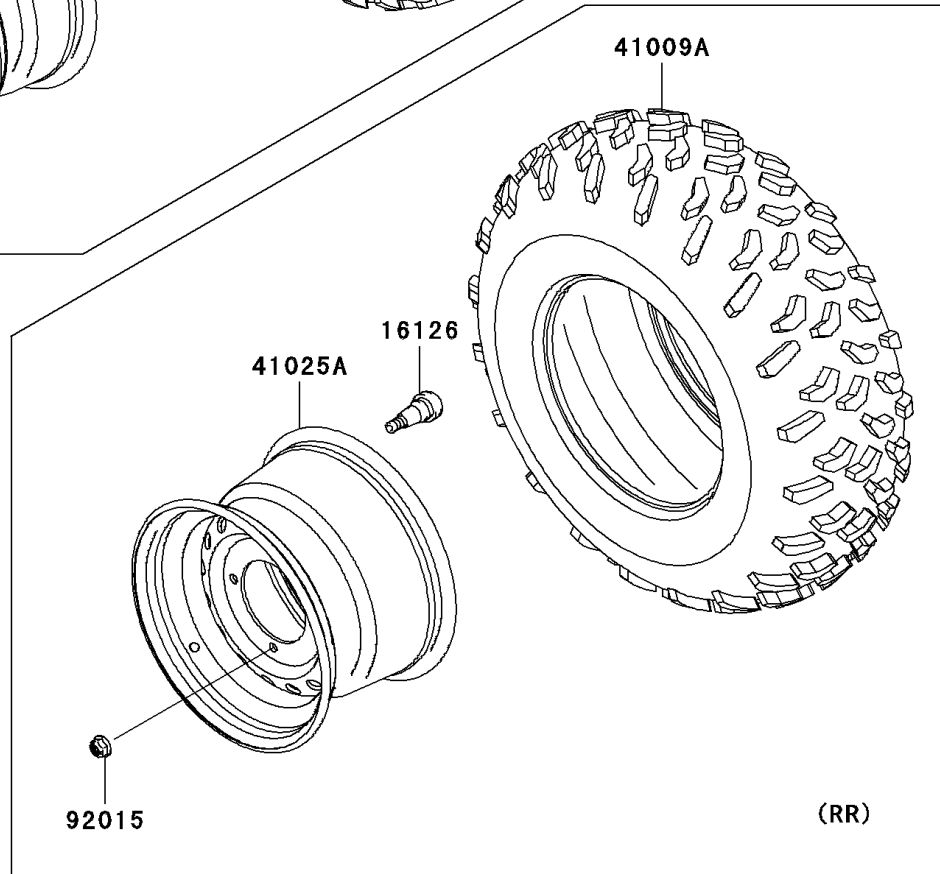

2009 Teryx® 750 FI 4x4 PARTS DIAGRAM

Wheels/Tires

F2210

2009 Teryx® 750 FI 4x4 PARTS LIST

Wheels/Tires

ITEM NAME	PART NUMBER	QUANTITY
VALVE (Ref # 16126)	16126-4001	4
TIRE,FR,26X8.00-12,M989 (Ref # 41009)	41009-0143	2
TIRE,RR,26X10.00-12,M990 (Ref # 41009A)	41009-0144	2
RIM,FR,12X6.0AT,F.S.BLACK (Ref # 41025)	41025-0123-397	2
RIM,RR,12X8.0AT,F.S.BLACK (Ref # 41025A)	41025-0124-397	2
NUT,12MM (Ref # 92015)	92015-1706	16