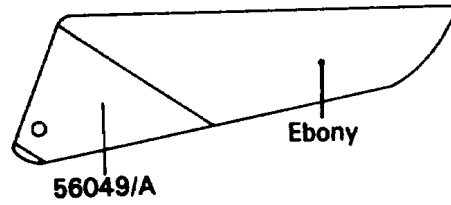

1990 Ninja® ZX™-7 PARTS DIAGRAM

Decals(Ebony/Gray)

F2861

1990 Ninja® ZX™-7 PARTS LIST

Decals(Ebony/Gray)

| ITEM NAME | PART NUMBER | QUANTITY |
|---|-------------|----------|
| PATTERN,SINGLE SEAT COVER,LH (Ref # 56049) | 56049-1003 | 1 |
| PATTERN,SINGLE SEAT COVER,RH (Ref # 56049A) | 56049-1004 | 1 |
| PATTERN,SIDE COVER,LH,FR (Ref # 56049B) | 56049-1029 | 1 |
| PATTERN,SIDE COVER,RH,FR (Ref # 56049C) | 56049-1030 | 1 |
| PATTERN,SIDE COVER,LH,RR (Ref # 56049D) | 56049-1031 | 1 |
| PATTERN,SIDE COVER,RH,RR (Ref # 56049E) | 56049-1032 | 1 |
| PATTERN,UPP COWLING,UPP (Ref # 56049F) | 56049-1417 | 1 |
| PATTERN,UPP COWLING,SIDE,LH (Ref # 56049G) | 56049-1418 | 1 |
| PATTERN,UPP COWLING,SIDE,RH (Ref # 56049H) | 56049-1419 | 1 |
| PATTERN,SIDE COWLING,LH (Ref # 56049I) | 56049-1420 | 1 |
| PATTERN,SIDE COWLING,RH (Ref # 56049J) | 56049-1421 | 1 |
| MARK,FRAME,LH (Ref # 56050) | 56050-1322 | 1 |
| MARK,FRAME,RH (Ref # 56050A) | 56050-1323 | 1 |
| MARK,NINJA/KAWASAKI,LH (Ref # 56050B) | 56050-1348 | 1 |
| MARK,NINJA/KAWASAKI,RH (Ref # 56050C) | 56050-1349 | 1 |
| MARK,NINJA (Ref # 56050D) | 56050-1350 | 2 |
| MARK,SINGLE SEAT COVER,NINJA (Ref # 56050E) | 56050-1459 | 1 |