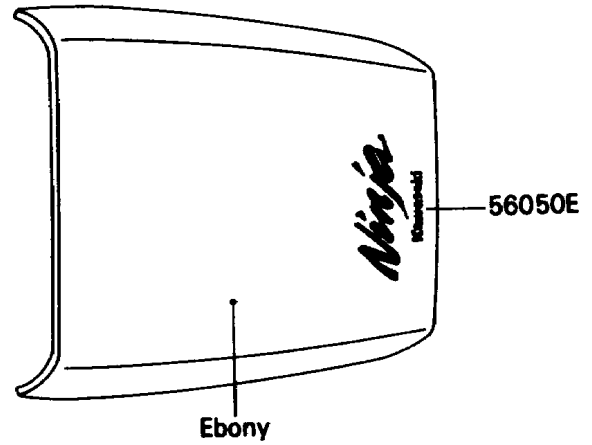

1990 Ninja® ZX™-7 PARTS DIAGRAM

Decals(Ebony/Gray)

F2861

1990 Ninja® ZX™-7 PARTS LIST

Decals(Ebony/Gray)

| ITEM NAME | PART NUMBER | QUANTITY |
|---|-------------|----------|
| PATTERN,SINGLE SEAT COVER,LH (Ref # 56049) | 56049-1003 | 1 |
| PATTERN,SINGLE SEAT COVER,RH (Ref # 56049A) | 56049-1004 | 1 |
| PATTERN,SIDE COVER,LH,FR (Ref # 56049B) | 56049-1029 | 1 |
| PATTERN,SIDE COVER,RH,FR (Ref # 56049C) | 56049-1030 | 1 |
| PATTERN,SIDE COVER,LH,RR (Ref # 56049D) | 56049-1031 | 1 |
| PATTERN,SIDE COVER,RH,RR (Ref # 56049E) | 56049-1032 | 1 |
| PATTERN,UPP COWLING,UPP (Ref # 56049F) | 56049-1417 | 1 |
| PATTERN,UPP COWLING,SIDE,LH (Ref # 56049G) | 56049-1418 | 1 |
| PATTERN,UPP COWLING,SIDE,RH (Ref # 56049H) | 56049-1419 | 1 |
| PATTERN,SIDE COWLING,LH (Ref # 56049I) | 56049-1420 | 1 |
| PATTERN,SIDE COWLING,RH (Ref # 56049J) | 56049-1421 | 1 |
| MARK,FRAME,LH (Ref # 56050) | 56050-1322 | 1 |
| MARK,FRAME,RH (Ref # 56050A) | 56050-1323 | 1 |
| MARK,NINJA/KAWASAKI,LH (Ref # 56050B) | 56050-1348 | 1 |
| MARK,NINJA/KAWASAKI,RH (Ref # 56050C) | 56050-1349 | 1 |
| MARK,NINJA (Ref # 56050D) | 56050-1350 | 2 |
| MARK,SINGLE SEAT COVER,NINJA (Ref # 56050E) | 56050-1459 | 1 |