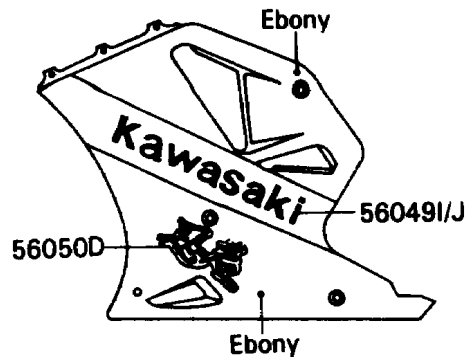

1990 Ninja® ZX™-7 PARTS DIAGRAM

Decals(Ebony/Gray)

F2861

1990 Ninja® ZX™-7 PARTS LIST

Decals(Ebony/Gray)

| ITEM NAME | PART NUMBER | QUANTITY |
|---|-------------|----------|
| PATTERN,SINGLE SEAT COVER,LH (Ref # 56049) | 56049-1003 | 1 |
| PATTERN,SINGLE SEAT COVER,RH (Ref # 56049A) | 56049-1004 | 1 |
| PATTERN,SIDE COVER,LH,FR (Ref # 56049B) | 56049-1029 | 1 |
| PATTERN,SIDE COVER,RH,FR (Ref # 56049C) | 56049-1030 | 1 |
| PATTERN,SIDE COVER,LH,RR (Ref # 56049D) | 56049-1031 | 1 |
| PATTERN,SIDE COVER,RH,RR (Ref # 56049E) | 56049-1032 | 1 |
| PATTERN,UPP COWLING,UPP (Ref # 56049F) | 56049-1417 | 1 |
| PATTERN,UPP COWLING,SIDE,LH (Ref # 56049G) | 56049-1418 | 1 |
| PATTERN,UPP COWLING,SIDE,RH (Ref # 56049H) | 56049-1419 | 1 |
| PATTERN,SIDE COWLING,LH (Ref # 56049I) | 56049-1420 | 1 |
| PATTERN,SIDE COWLING,RH (Ref # 56049J) | 56049-1421 | 1 |
| MARK,FRAME,LH (Ref # 56050) | 56050-1322 | 1 |
| MARK,FRAME,RH (Ref # 56050A) | 56050-1323 | 1 |
| MARK,NINJA/KAWASAKI,LH (Ref # 56050B) | 56050-1348 | 1 |
| MARK,NINJA/KAWASAKI,RH (Ref # 56050C) | 56050-1349 | 1 |
| MARK,NINJA (Ref # 56050D) | 56050-1350 | 2 |
| MARK,SINGLE SEAT COVER,NINJA (Ref # 56050E) | 56050-1459 | 1 |