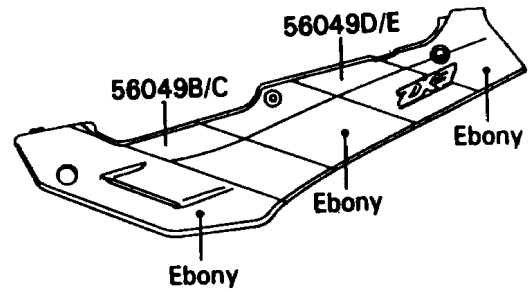

1990 Ninja® ZX™-7 PARTS DIAGRAM

Decals(Ebony/Gray)

F2861

1990 Ninja® ZX™-7 PARTS LIST

Decals(Ebony/Gray)

| ITEM NAME | PART NUMBER | QUANTITY |
|---|-------------|----------|
| PATTERN,SINGLE SEAT COVER,LH (Ref # 56049) | 56049-1003 | 1 |
| PATTERN,SINGLE SEAT COVER,RH (Ref # 56049A) | 56049-1004 | 1 |
| PATTERN,SIDE COVER,LH,FR (Ref # 56049B) | 56049-1029 | 1 |
| PATTERN,SIDE COVER,RH,FR (Ref # 56049C) | 56049-1030 | 1 |
| PATTERN,SIDE COVER,LH,RR (Ref # 56049D) | 56049-1031 | 1 |
| PATTERN,SIDE COVER,RH,RR (Ref # 56049E) | 56049-1032 | 1 |
| PATTERN,UPP COWLING,UPP (Ref # 56049F) | 56049-1417 | 1 |
| PATTERN,UPP COWLING,SIDE,LH (Ref # 56049G) | 56049-1418 | 1 |
| PATTERN,UPP COWLING,SIDE,RH (Ref # 56049H) | 56049-1419 | 1 |
| PATTERN,SIDE COWLING,LH (Ref # 56049I) | 56049-1420 | 1 |
| PATTERN,SIDE COWLING,RH (Ref # 56049J) | 56049-1421 | 1 |
| MARK,FRAME,LH (Ref # 56050) | 56050-1322 | 1 |
| MARK,FRAME,RH (Ref # 56050A) | 56050-1323 | 1 |
| MARK,NINJA/KAWASAKI,LH (Ref # 56050B) | 56050-1348 | 1 |
| MARK,NINJA/KAWASAKI,RH (Ref # 56050C) | 56050-1349 | 1 |
| MARK,NINJA (Ref # 56050D) | 56050-1350 | 2 |
| MARK,SINGLE SEAT COVER,NINJA (Ref # 56050E) | 56050-1459 | 1 |