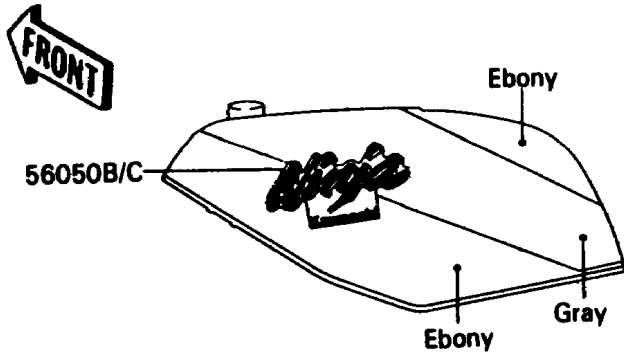

1990 Ninja® ZX™-7 PARTS DIAGRAM

Decals(Ebony/Gray)

F2861

1990 Ninja® ZX™-7 PARTS LIST

Decals(Ebony/Gray)

| ITEM NAME | PART NUMBER | QUANTITY |
|---|-------------|----------|
| PATTERN,SINGLE SEAT COVER,LH (Ref # 56049) | 56049-1003 | 1 |
| PATTERN,SINGLE SEAT COVER,RH (Ref # 56049A) | 56049-1004 | 1 |
| PATTERN,SIDE COVER,LH,FR (Ref # 56049B) | 56049-1029 | 1 |
| PATTERN,SIDE COVER,RH,FR (Ref # 56049C) | 56049-1030 | 1 |
| PATTERN,SIDE COVER,LH,RR (Ref # 56049D) | 56049-1031 | 1 |
| PATTERN,SIDE COVER,RH,RR (Ref # 56049E) | 56049-1032 | 1 |
| PATTERN,UPP COWLING,UPP (Ref # 56049F) | 56049-1417 | 1 |
| PATTERN,UPP COWLING,SIDE,LH (Ref # 56049G) | 56049-1418 | 1 |
| PATTERN,UPP COWLING,SIDE,RH (Ref # 56049H) | 56049-1419 | 1 |
| PATTERN,SIDE COWLING,LH (Ref # 56049I) | 56049-1420 | 1 |
| PATTERN,SIDE COWLING,RH (Ref # 56049J) | 56049-1421 | 1 |
| MARK,FRAME,LH (Ref # 56050) | 56050-1322 | 1 |
| MARK,FRAME,RH (Ref # 56050A) | 56050-1323 | 1 |
| MARK,NINJA/KAWASAKI,LH (Ref # 56050B) | 56050-1348 | 1 |
| MARK,NINJA/KAWASAKI,RH (Ref # 56050C) | 56050-1349 | 1 |
| MARK,NINJA (Ref # 56050D) | 56050-1350 | 2 |
| MARK,SINGLE SEAT COVER,NINJA (Ref # 56050E) | 56050-1459 | 1 |