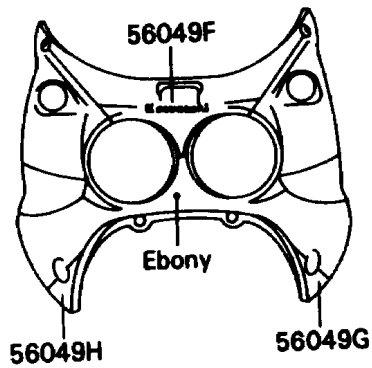

1990 Ninja® ZX™-7 PARTS DIAGRAM

Decals(Ebony/Gray)

F2861

1990 Ninja® ZX™-7 PARTS LIST

Decals(Ebony/Gray)

| ITEM NAME | PART NUMBER | QUANTITY |
|---|-------------|----------|
| PATTERN,SINGLE SEAT COVER,LH (Ref # 56049) | 56049-1003 | 1 |
| PATTERN,SINGLE SEAT COVER,RH (Ref # 56049A) | 56049-1004 | 1 |
| PATTERN,SIDE COVER,LH,FR (Ref # 56049B) | 56049-1029 | 1 |
| PATTERN,SIDE COVER,RH,FR (Ref # 56049C) | 56049-1030 | 1 |
| PATTERN,SIDE COVER,LH,RR (Ref # 56049D) | 56049-1031 | 1 |
| PATTERN,SIDE COVER,RH,RR (Ref # 56049E) | 56049-1032 | 1 |
| PATTERN,UPP COWLING,UPP (Ref # 56049F) | 56049-1417 | 1 |
| PATTERN,UPP COWLING,SIDE,LH (Ref # 56049G) | 56049-1418 | 1 |
| PATTERN,UPP COWLING,SIDE,RH (Ref # 56049H) | 56049-1419 | 1 |
| PATTERN,SIDE COWLING,LH (Ref # 56049I) | 56049-1420 | 1 |
| PATTERN,SIDE COWLING,RH (Ref # 56049J) | 56049-1421 | 1 |
| MARK,FRAME,LH (Ref # 56050) | 56050-1322 | 1 |
| MARK,FRAME,RH (Ref # 56050A) | 56050-1323 | 1 |
| MARK,NINJA/KAWASAKI,LH (Ref # 56050B) | 56050-1348 | 1 |
| MARK,NINJA/KAWASAKI,RH (Ref # 56050C) | 56050-1349 | 1 |
| MARK,NINJA (Ref # 56050D) | 56050-1350 | 2 |
| MARK,SINGLE SEAT COVER,NINJA (Ref # 56050E) | 56050-1459 | 1 |