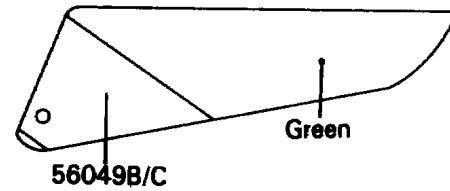

1990 Ninja® ZX™-7 PARTS DIAGRAM

Decals(Green/Blue/White)

F2861A

1990 Ninja® ZX™-7 PARTS LIST

Decals(Green/Blue/White)

ITEM NAME	PART NUMBER	QUANTITY
PATTERN,SIDE COVER,LH (Ref # 56049)	56048-1970	1
PATTERN,SIDE COVER,RH (Ref # 56049A)	56048-1971	1
PATTERN,SINGLE SEAT COVER,LH (Ref # 56049B)	56048-1974	1
PATTERN,SINGLE SEAT COVER,RH (Ref # 56049C)	56048-1975	1
PATTERN,UPP COWLING,UPP (Ref # 56049D)	56049-1405	1
PATTERN,UPP COWLING,SIDE,LH (Ref # 56049E)	56049-1406	1
PATTERN,UPP COWLING,SIDE,RH (Ref # 56049F)	56049-1407	1
PATTERN,SIDE COWLING,LH (Ref # 56049G)	56049-1408	1
PATTERN,SIDE COWLING,RH (Ref # 56049H)	56049-1409	1
MARK,FRAME,LH (Ref # 56050)	56050-1322	1
MARK,FRAME,RH (Ref # 56050A)	56050-1323	1
MARK,NINJA/KAWASAKI,LH (Ref # 56050B)	56050-1343	1
MARK,NINJA/KAWASAKI,RH (Ref # 56050C)	56050-1344	1
MARK,ZX-7,LH (Ref # 56050D)	56050-1345	1
MARK,ZX-7,RH (Ref # 56050E)	56050-1346	1
MARK,NINJA (Ref # 56050F)	56050-1347	2
MARK,SINGLE SEAT COVER,NINJA (Ref # 56050G)	56050-1458	1