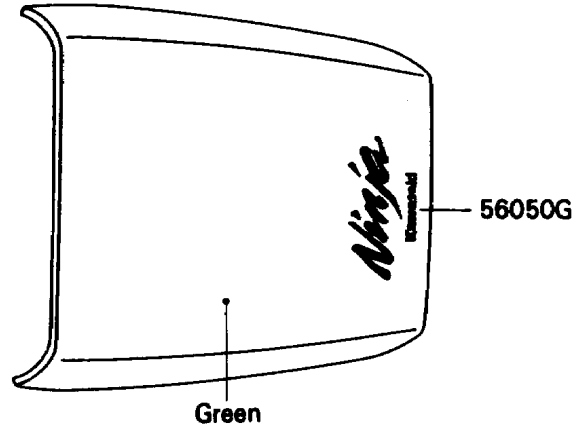

1990 Ninja® ZX™-7 PARTS DIAGRAM

Decals(Green/Blue/White)

F2861A

1990 Ninja® ZX™-7 PARTS LIST

Decals(Green/Blue/White)

ITEM NAME	PART NUMBER	QUANTITY
PATTERN,SIDE COVER,LH (Ref # 56049)	56048-1970	1
PATTERN,SIDE COVER,RH (Ref # 56049A)	56048-1971	1
PATTERN,SINGLE SEAT COVER,LH (Ref # 56049B)	56048-1974	1
PATTERN,SINGLE SEAT COVER,RH (Ref # 56049C)	56048-1975	1
PATTERN,UPP COWLING,UPP (Ref # 56049D)	56049-1405	1
PATTERN,UPP COWLING,SIDE,LH (Ref # 56049E)	56049-1406	1
PATTERN,UPP COWLING,SIDE,RH (Ref # 56049F)	56049-1407	1
PATTERN,SIDE COWLING,LH (Ref # 56049G)	56049-1408	1
PATTERN,SIDE COWLING,RH (Ref # 56049H)	56049-1409	1
MARK,FRAME,LH (Ref # 56050)	56050-1322	1
MARK,FRAME,RH (Ref # 56050A)	56050-1323	1
MARK,NINJA/KAWASAKI,LH (Ref # 56050B)	56050-1343	1
MARK,NINJA/KAWASAKI,RH (Ref # 56050C)	56050-1344	1
MARK,ZX-7,LH (Ref # 56050D)	56050-1345	1
MARK,ZX-7,RH (Ref # 56050E)	56050-1346	1
MARK,NINJA (Ref # 56050F)	56050-1347	2
MARK,SINGLE SEAT COVER,NINJA (Ref # 56050G)	56050-1458	1