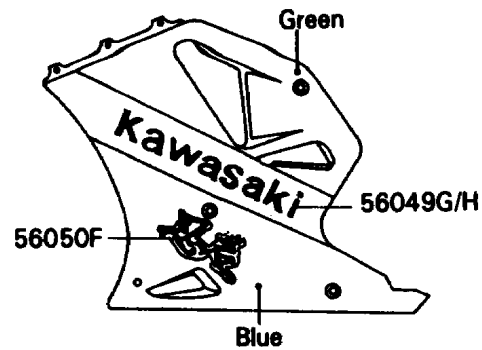

1990 Ninja® ZX™-7 PARTS DIAGRAM

Decals(Green/Blue/White)

F2861A

1990 Ninja® ZX™-7 PARTS LIST

Decals(Green/Blue/White)

ITEM NAME	PART NUMBER	QUANTITY
PATTERN,SIDE COVER,LH (Ref # 56049)	56048-1970	1
PATTERN,SIDE COVER,RH (Ref # 56049A)	56048-1971	1
PATTERN,SINGLE SEAT COVER,LH (Ref # 56049B)	56048-1974	1
PATTERN,SINGLE SEAT COVER,RH (Ref # 56049C)	56048-1975	1
PATTERN,UPP COWLING,UPP (Ref # 56049D)	56049-1405	1
PATTERN,UPP COWLING,SIDE,LH (Ref # 56049E)	56049-1406	1
PATTERN,UPP COWLING,SIDE,RH (Ref # 56049F)	56049-1407	1
PATTERN,SIDE COWLING,LH (Ref # 56049G)	56049-1408	1
PATTERN,SIDE COWLING,RH (Ref # 56049H)	56049-1409	1
MARK,FRAME,LH (Ref # 56050)	56050-1322	1
MARK,FRAME,RH (Ref # 56050A)	56050-1323	1
MARK,NINJA/KAWASAKI,LH (Ref # 56050B)	56050-1343	1
MARK,NINJA/KAWASAKI,RH (Ref # 56050C)	56050-1344	1
MARK,ZX-7,LH (Ref # 56050D)	56050-1345	1
MARK,ZX-7,RH (Ref # 56050E)	56050-1346	1
MARK,NINJA (Ref # 56050F)	56050-1347	2
MARK,SINGLE SEAT COVER,NINJA (Ref # 56050G)	56050-1458	1