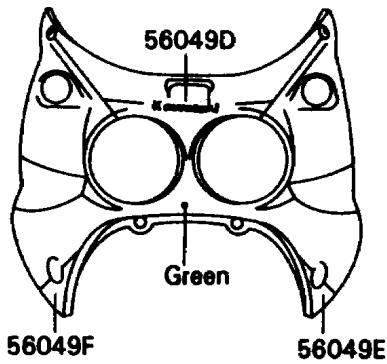

1990 Ninja® ZX™-7 PARTS DIAGRAM

Decals(Green/Blue/White)

F2861A

1990 Ninja® ZX™-7 PARTS LIST

Decals(Green/Blue/White)

ITEM NAME	PART NUMBER	QUANTITY
PATTERN,SIDE COVER,LH (Ref # 56049)	56048-1970	1
PATTERN,SIDE COVER,RH (Ref # 56049A)	56048-1971	1
PATTERN,SINGLE SEAT COVER,LH (Ref # 56049B)	56048-1974	1
PATTERN,SINGLE SEAT COVER,RH (Ref # 56049C)	56048-1975	1
PATTERN,UPP COWLING,UPP (Ref # 56049D)	56049-1405	1
PATTERN,UPP COWLING,SIDE,LH (Ref # 56049E)	56049-1406	1
PATTERN,UPP COWLING,SIDE,RH (Ref # 56049F)	56049-1407	1
PATTERN,SIDE COWLING,LH (Ref # 56049G)	56049-1408	1
PATTERN,SIDE COWLING,RH (Ref # 56049H)	56049-1409	1
MARK,FRAME,LH (Ref # 56050)	56050-1322	1
MARK,FRAME,RH (Ref # 56050A)	56050-1323	1
MARK,NINJA/KAWASAKI,LH (Ref # 56050B)	56050-1343	1
MARK,NINJA/KAWASAKI,RH (Ref # 56050C)	56050-1344	1
MARK,ZX-7,LH (Ref # 56050D)	56050-1345	1
MARK,ZX-7,RH (Ref # 56050E)	56050-1346	1
MARK,NINJA (Ref # 56050F)	56050-1347	2
MARK,SINGLE SEAT COVER,NINJA (Ref # 56050G)	56050-1458	1