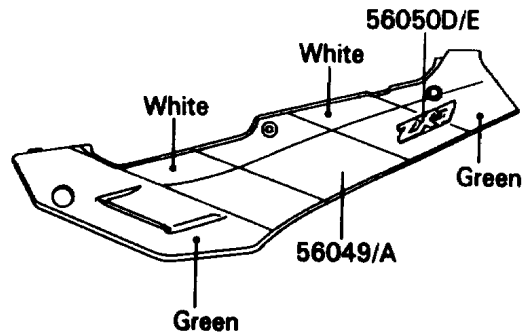

1990 Ninja® ZX™-7 PARTS DIAGRAM

Decals(Green/Blue/White)

F2861A

1990 Ninja® ZX™-7 PARTS LIST

Decals(Green/Blue/White)

ITEM NAME	PART NUMBER	QUANTITY
PATTERN,SIDE COVER,LH (Ref # 56049)	56048-1970	1
PATTERN,SIDE COVER,RH (Ref # 56049A)	56048-1971	1
PATTERN,SINGLE SEAT COVER,LH (Ref # 56049B)	56048-1974	1
PATTERN,SINGLE SEAT COVER,RH (Ref # 56049C)	56048-1975	1
PATTERN,UPP COWLING,UPP (Ref # 56049D)	56049-1405	1
PATTERN,UPP COWLING,SIDE,LH (Ref # 56049E)	56049-1406	1
PATTERN,UPP COWLING,SIDE,RH (Ref # 56049F)	56049-1407	1
PATTERN,SIDE COWLING,LH (Ref # 56049G)	56049-1408	1
PATTERN,SIDE COWLING,RH (Ref # 56049H)	56049-1409	1
MARK,FRAME,LH (Ref # 56050)	56050-1322	1
MARK,FRAME,RH (Ref # 56050A)	56050-1323	1
MARK,NINJA/KAWASAKI,LH (Ref # 56050B)	56050-1343	1
MARK,NINJA/KAWASAKI,RH (Ref # 56050C)	56050-1344	1
MARK,ZX-7,LH (Ref # 56050D)	56050-1345	1
MARK,ZX-7,RH (Ref # 56050E)	56050-1346	1
MARK,NINJA (Ref # 56050F)	56050-1347	2
MARK,SINGLE SEAT COVER,NINJA (Ref # 56050G)	56050-1458	1