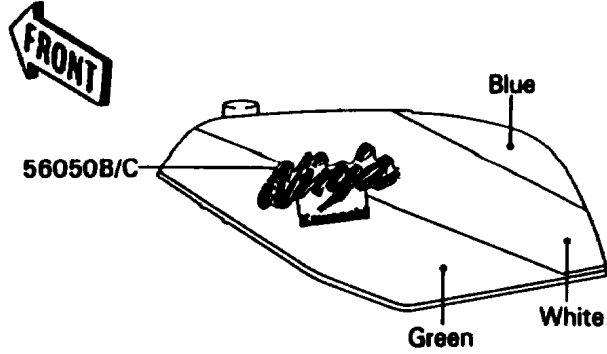

1990 Ninja® ZX™-7 PARTS DIAGRAM

Decals(Green/Blue/White)

F2861A

1990 Ninja® ZX™-7 PARTS LIST

Decals(Green/Blue/White)

ITEM NAME	PART NUMBER	QUANTITY
PATTERN,SIDE COVER,LH (Ref # 56049)	56048-1970	1
PATTERN,SIDE COVER,RH (Ref # 56049A)	56048-1971	1
PATTERN,SINGLE SEAT COVER,LH (Ref # 56049B)	56048-1974	1
PATTERN,SINGLE SEAT COVER,RH (Ref # 56049C)	56048-1975	1
PATTERN,UPP COWLING,UPP (Ref # 56049D)	56049-1405	1
PATTERN,UPP COWLING,SIDE,LH (Ref # 56049E)	56049-1406	1
PATTERN,UPP COWLING,SIDE,RH (Ref # 56049F)	56049-1407	1
PATTERN,SIDE COWLING,LH (Ref # 56049G)	56049-1408	1
PATTERN,SIDE COWLING,RH (Ref # 56049H)	56049-1409	1
MARK,FRAME,LH (Ref # 56050)	56050-1322	1
MARK,FRAME,RH (Ref # 56050A)	56050-1323	1
MARK,NINJA/KAWASAKI,LH (Ref # 56050B)	56050-1343	1
MARK,NINJA/KAWASAKI,RH (Ref # 56050C)	56050-1344	1
MARK,ZX-7,LH (Ref # 56050D)	56050-1345	1
MARK,ZX-7,RH (Ref # 56050E)	56050-1346	1
MARK,NINJA (Ref # 56050F)	56050-1347	2
MARK,SINGLE SEAT COVER,NINJA (Ref # 56050G)	56050-1458	1