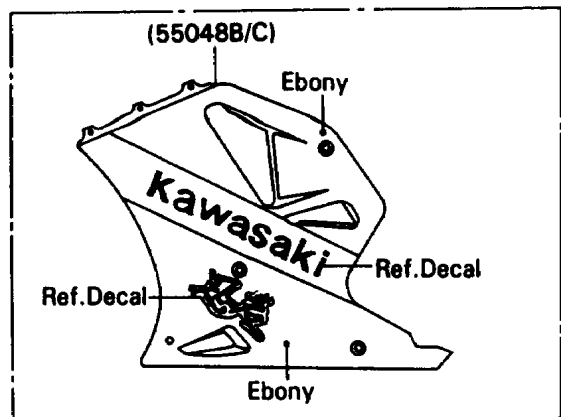

1990 Ninja® ZX™ -7 PARTS DIAGRAM

Cowling Lower

1990 Ninja® ZX™-7 PARTS LIST

Cowling Lowers

ITEM NAME	PART NUMBER	QUANTITY
BRACKET (Ref # 11046)	11046-1512	2
BRACKET,LWR COWLING (Ref # 11046A)	11046-1516	1
BRACKET,SIDE COWLING,FR,LH (Ref # 11047)	11047-1006	1
BRACKET,SIDE COWLING,FR,RH (Ref # 11047A)	11047-1007	1
PLATE (Ref # 13183)	13183-1474	2
TRIM-SEAL,SIDE COWLING (Ref # 39145)	39145-1055	2
COWLING,LWR,FR,BLUE 24 (Ref # 55028)	55028-1236-DB	1
COWLING,LWR,FR,EBONY (Ref # 55028A)	55028-1236-H8	1
COWLING.,SIDE,LH,GREEN/BLUE (Ref # 55048)	55048-5356-DY	1
COWLING.,SIDE,RH,GREEN/BLUE (Ref # 55048A)	55048-5357-DY	1
COWLING.,SIDE,LH,EBONY (Ref # 55048B)	55048-5393-H8	1
COWLING.,SIDE,RH,EBONY (Ref # 55048C)	55048-5394-H8	1
BOLT,SOCKET,6X18,BLACK (Ref # 92002)	92002-1514	6
SCREW,5X16,BLACK (Ref # 92009)	92009-1301	4
SCREW,5X14,BLACK (Ref # 92009A)	92009-1383	4
SCREW,5X20,BLACK (Ref # 92009B)	92009-1453	2
NUT,5MM (Ref # 92015)	92015-1710	4
WASHER,NYLON,5.3X11.5X1.5 (Ref # 92022)	92022-1521	6
DAMPER (Ref # 92075)	92075-1634	6
SEAL (Ref # 92093)	92093-1277	2
COLLAR,BLACK (Ref # 92143)	92143-1226	6
BOLT-FLANGED,6X8 (Ref # 130)	130J0608	2
BOLT-FLANGED (Ref # 130A)	130J0610	2