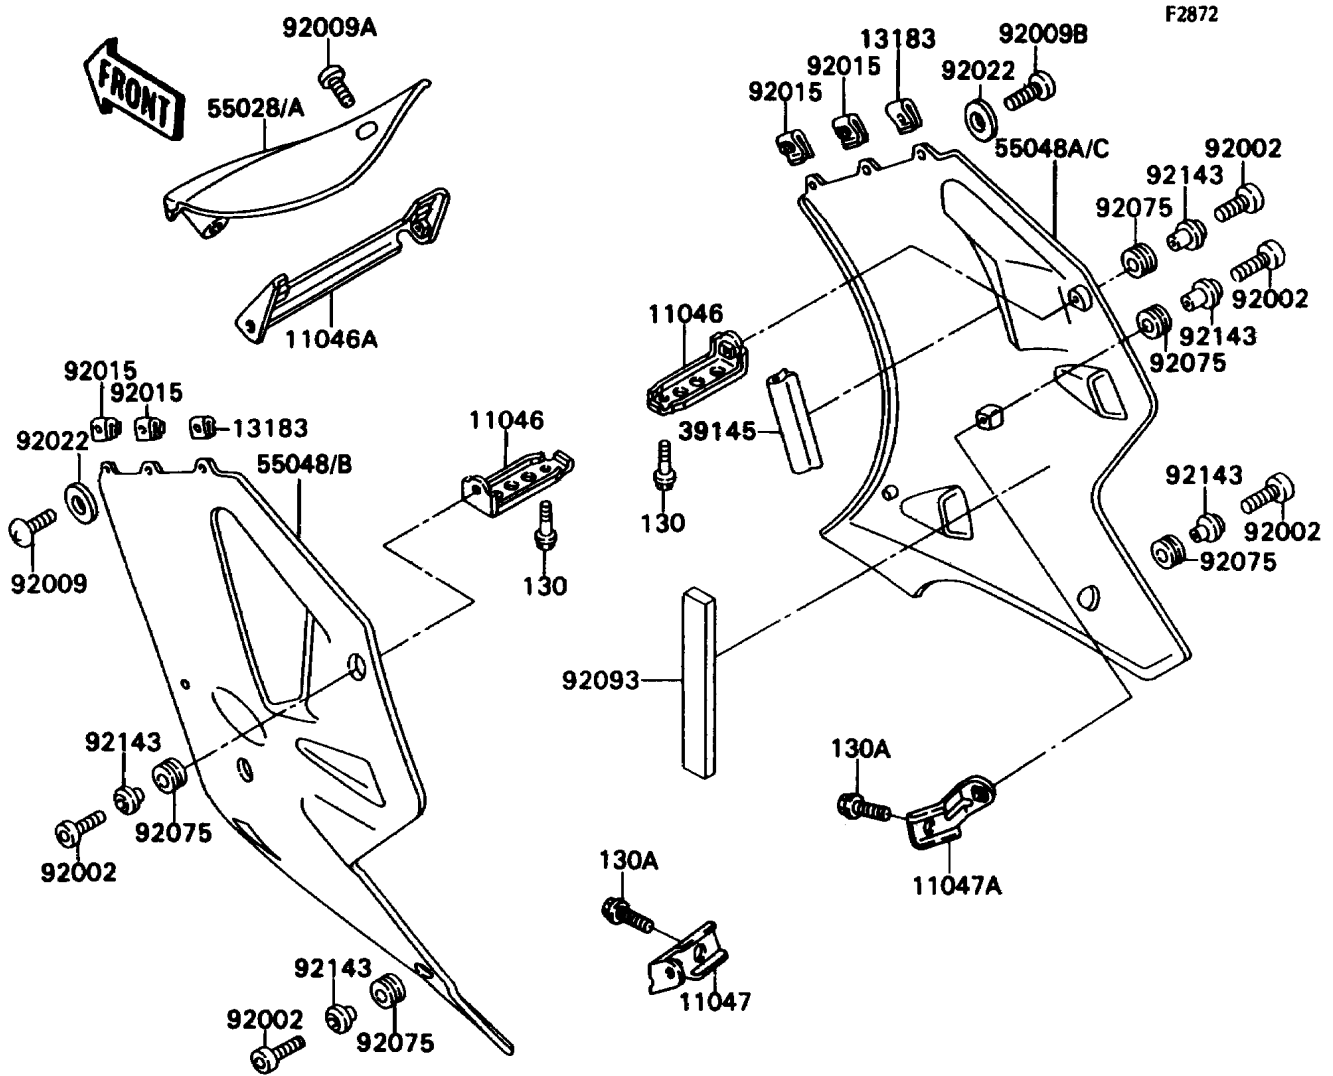

1990 Ninja® ZX™ -7 PARTS DIAGRAM

Cowling Lower

1990 Ninja® ZX™-7 PARTS LIST

Cowling Lowers

ITEM NAME	PART NUMBER	QUANTITY
BRACKET (Ref # 11046)	11046-1512	2
BRACKET,LWR COWLING (Ref # 11046A)	11046-1516	1
BRACKET,SIDE COWLING,FR,LH (Ref # 11047)	11047-1006	1
BRACKET,SIDE COWLING,FR,RH (Ref # 11047A)	11047-1007	1
PLATE (Ref # 13183)	13183-1474	2
TRIM-SEAL,SIDE COWLING (Ref # 39145)	39145-1055	2
COWLING,LWR,FR,BLUE 24 (Ref # 55028)	55028-1236-DB	1
COWLING,LWR,FR,EBONY (Ref # 55028A)	55028-1236-H8	1
COWLING.,SIDE,LH,GREEN/BLUE (Ref # 55048)	55048-5356-DY	1
COWLING.,SIDE,RH,GREEN/BLUE (Ref # 55048A)	55048-5357-DY	1
COWLING.,SIDE,LH,EBONY (Ref # 55048B)	55048-5393-H8	1
COWLING.,SIDE,RH,EBONY (Ref # 55048C)	55048-5394-H8	1
BOLT,SOCKET,6X18,BLACK (Ref # 92002)	92002-1514	6
SCREW,5X16,BLACK (Ref # 92009)	92009-1301	4
SCREW,5X14,BLACK (Ref # 92009A)	92009-1383	4
SCREW,5X20,BLACK (Ref # 92009B)	92009-1453	2
NUT,5MM (Ref # 92015)	92015-1710	4
WASHER,NYLON,5.3X11.5X1.5 (Ref # 92022)	92022-1521	6
DAMPER (Ref # 92075)	92075-1634	6
SEAL (Ref # 92093)	92093-1277	2
COLLAR,BLACK (Ref # 92143)	92143-1226	6
BOLT-FLANGED,6X8 (Ref # 130)	130J0608	2
BOLT-FLANGED (Ref # 130A)	130J0610	2