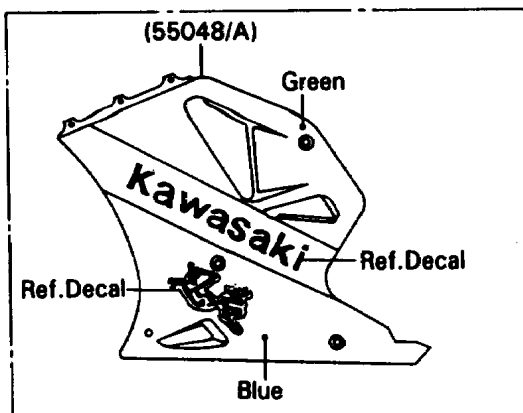

1990 Ninja® ZX™ -7 PARTS DIAGRAM

Cowling Lower

1990 Ninja® ZX™-7 PARTS LIST

Cowling Lowers

ITEM NAME	PART NUMBER	QUANTITY
BRACKET (Ref # 11046)	11046-1512	2
BRACKET,LWR COWLING (Ref # 11046A)	11046-1516	1
BRACKET,SIDE COWLING,FR,LH (Ref # 11047)	11047-1006	1
BRACKET,SIDE COWLING,FR,RH (Ref # 11047A)	11047-1007	1
PLATE (Ref # 13183)	13183-1474	2
TRIM-SEAL,SIDE COWLING (Ref # 39145)	39145-1055	2
COWLING,LWR,FR,BLUE 24 (Ref # 55028)	55028-1236-DB	1
COWLING,LWR,FR,EBONY (Ref # 55028A)	55028-1236-H8	1
COWLING.,SIDE,LH,GREEN/BLUE (Ref # 55048)	55048-5356-DY	1
COWLING.,SIDE,RH,GREEN/BLUE (Ref # 55048A)	55048-5357-DY	1
COWLING.,SIDE,LH,EBONY (Ref # 55048B)	55048-5393-H8	1
COWLING.,SIDE,RH,EBONY (Ref # 55048C)	55048-5394-H8	1
BOLT,SOCKET,6X18,BLACK (Ref # 92002)	92002-1514	6
SCREW,5X16,BLACK (Ref # 92009)	92009-1301	4
SCREW,5X14,BLACK (Ref # 92009A)	92009-1383	4
SCREW,5X20,BLACK (Ref # 92009B)	92009-1453	2
NUT,5MM (Ref # 92015)	92015-1710	4
WASHER,NYLON,5.3X11.5X1.5 (Ref # 92022)	92022-1521	6
DAMPER (Ref # 92075)	92075-1634	6
SEAL (Ref # 92093)	92093-1277	2
COLLAR,BLACK (Ref # 92143)	92143-1226	6
BOLT-FLANGED,6X8 (Ref # 130)	130J0608	2
BOLT-FLANGED (Ref # 130A)	130J0610	2