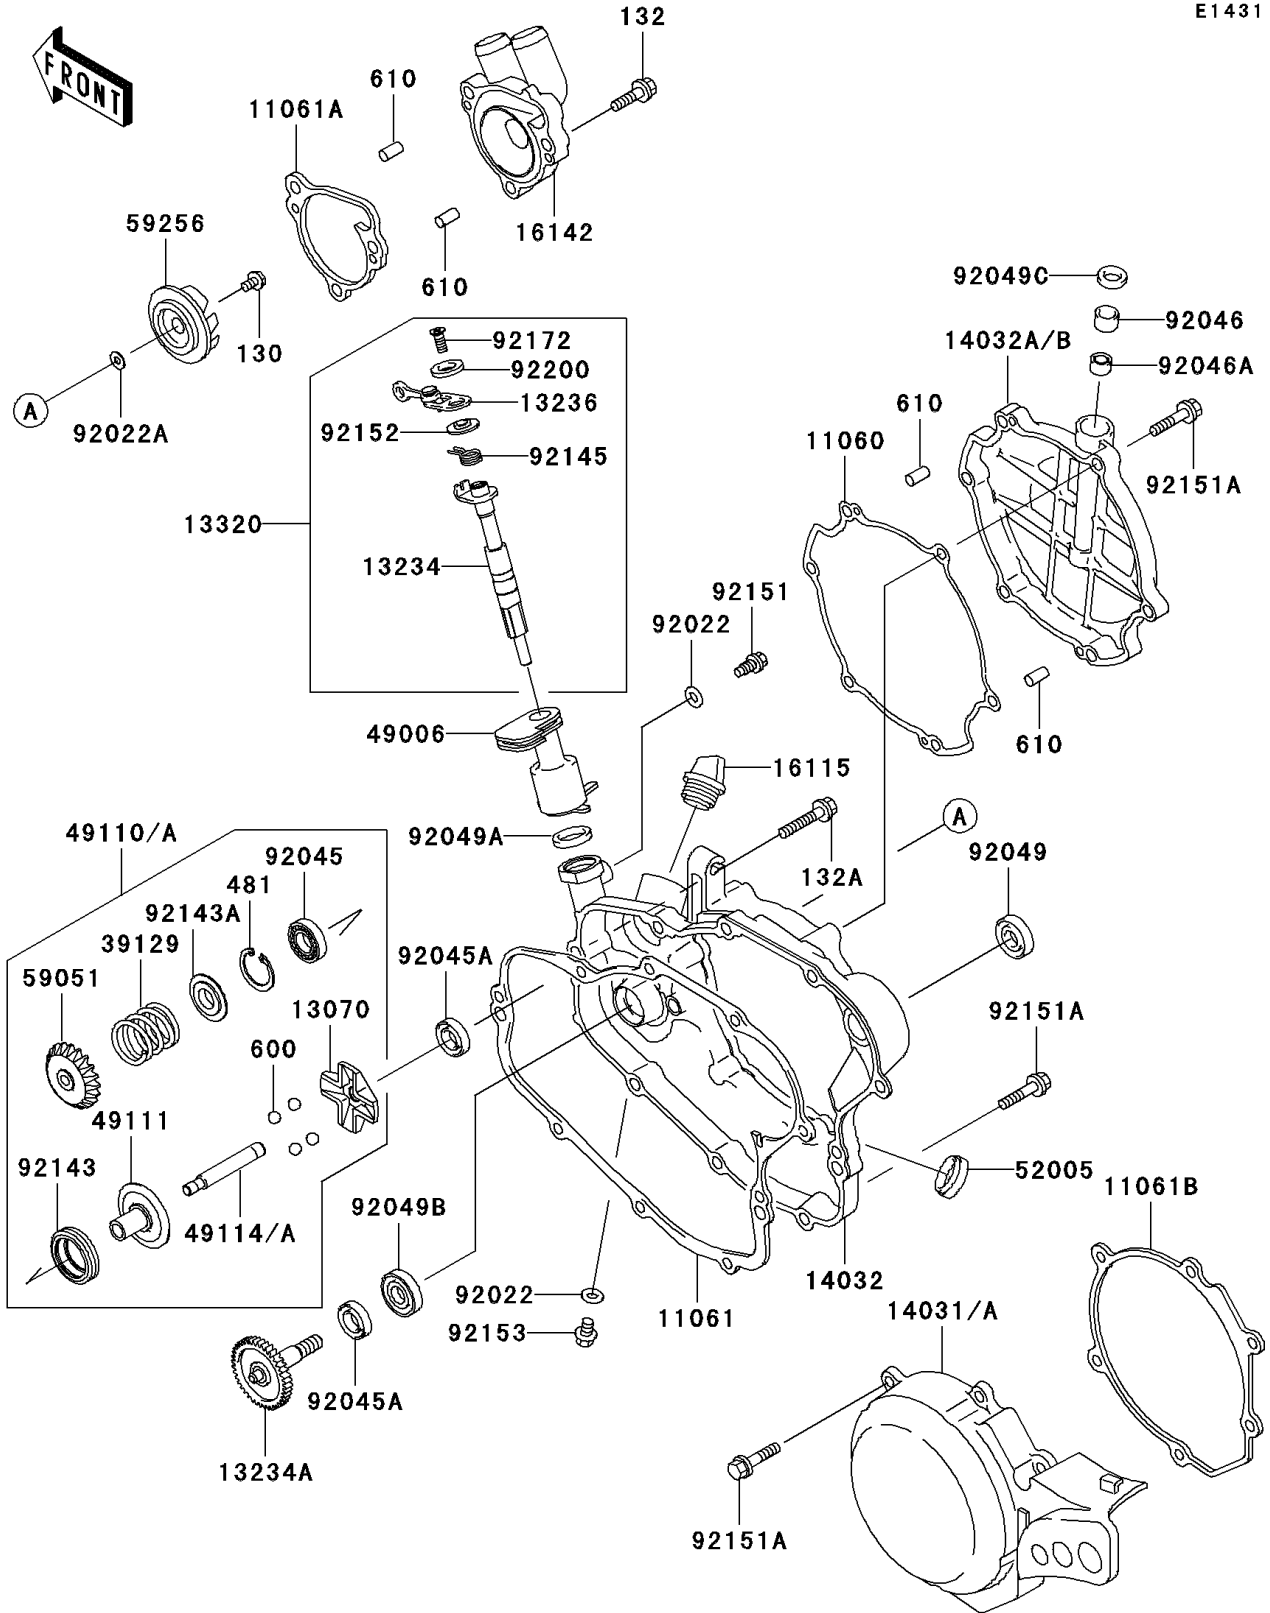

# 2007 KX85 PARTS DIAGRAM

Engine Cover(s)

E1431

### Engine Cover(s)

ITEM NAME	PART NUMBER	QUANTITY
GASKET,CLUTCH COVER (Ref # 11060)	11060-1795	1
GASKET,CLUTCH COVER (Ref # 11061)	11061-0122	1
GASKET,PUMP COVER (Ref # 11061A)	11061-0184	1
GASKET,GENERATOR COVER (Ref # 11061B)	11061-0194	1
GUIDE,GOVERNOR (Ref # 13070)	13070-1309	1
SHAFT-COMP (Ref # 13234)	13234-0008	1
SHAFT-COMP,WATER PUMP (Ref # 13234A)	13234-1103	1
LEVER-COMP (Ref # 13236)	13236-0023	1
LEVER-ASSY (Ref # 13320)	13320-0002	1
COVER-GENERATOR (Ref # 14031)	14031-0029	1
COVER-CLUTCH,INSIDE (Ref # 14032)	14032-0041	1
COVER-CLUTCH,OUTSIDE (Ref # 14032B)	14032-1463	1
CAP-OIL FILLER (Ref # 16115)	16115-018	1
COVER-PUMP,WATER (Ref # 16142)	16142-1144	1
SPRING-GOVERNOR (Ref # 39129)	39129-1022	1
BOOT,GOVERNOR (Ref # 49006)	49006-1313	1
GOVERNOR-ASSY (Ref # 49110)	49110-0001	1
HOLDER-GOVERNOR WEIGHT (Ref # 49111)	49111-1064	1
SHAFT-GOVERNOR (Ref # 49114A)	49114-1106	1
GAUGE,OIL LEVEL (Ref # 52005)	52005-0019	1
GEAR-SPUR (Ref # 59051)	59051-1412	1
IMPELLER (Ref # 59256)	59256-1064	1
WASHER,6.1X12X1 (Ref # 92022)	92022-077	2
WASHER,5.2X13X1 (Ref # 92022A)	92022-1380	1
BEARING-BALL (Ref # 92045)	92045-0010	1
BEARING-BALL,608MC3 (Ref # 92045A)	92045-1305	2
BEARING-NEEDLE,HK1010 (Ref # 92046)	92046-1160	1
BEARING-NEEDLE,6BTM109 (Ref # 92046A)	92046-1217	1
SEAL-OIL,SB16244 (Ref # 92049)	92049-002	1