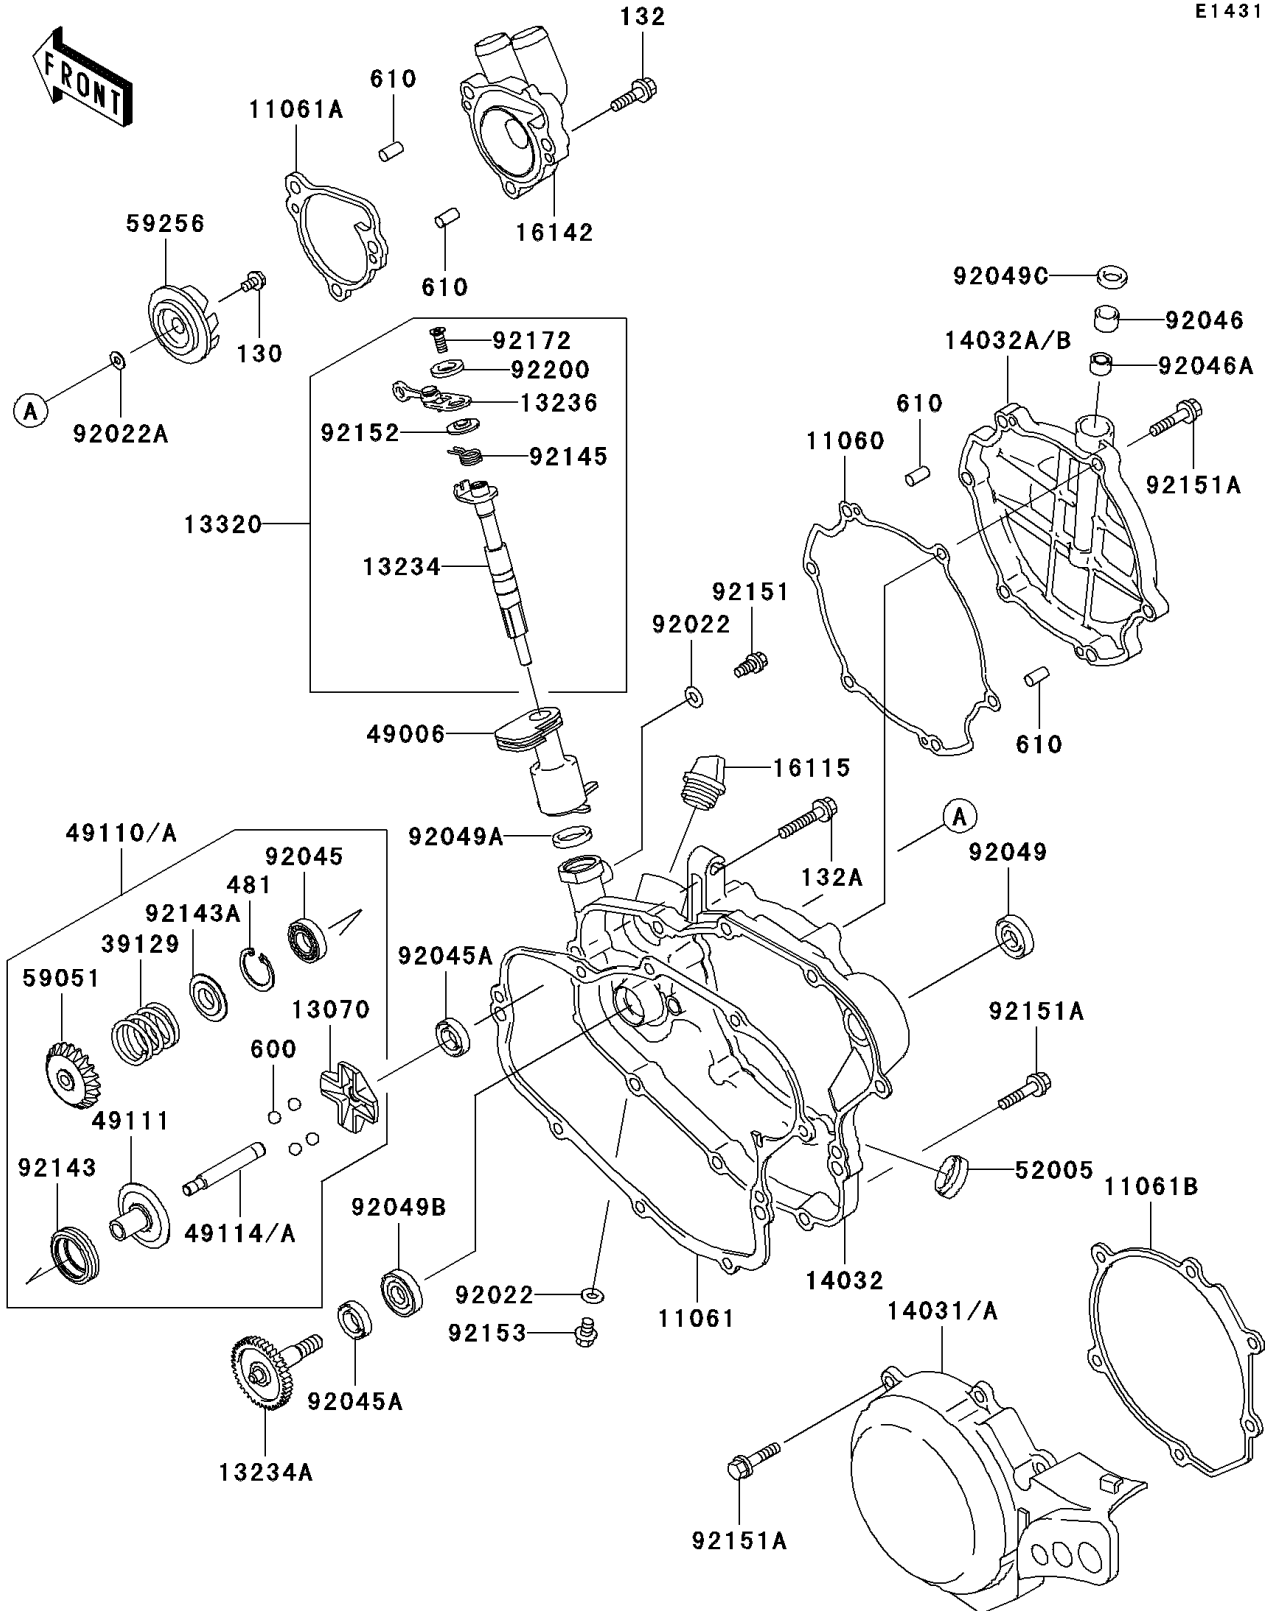

2008 KX™ 85 PARTS DIAGRAM

Engine Cover(s)

E1431