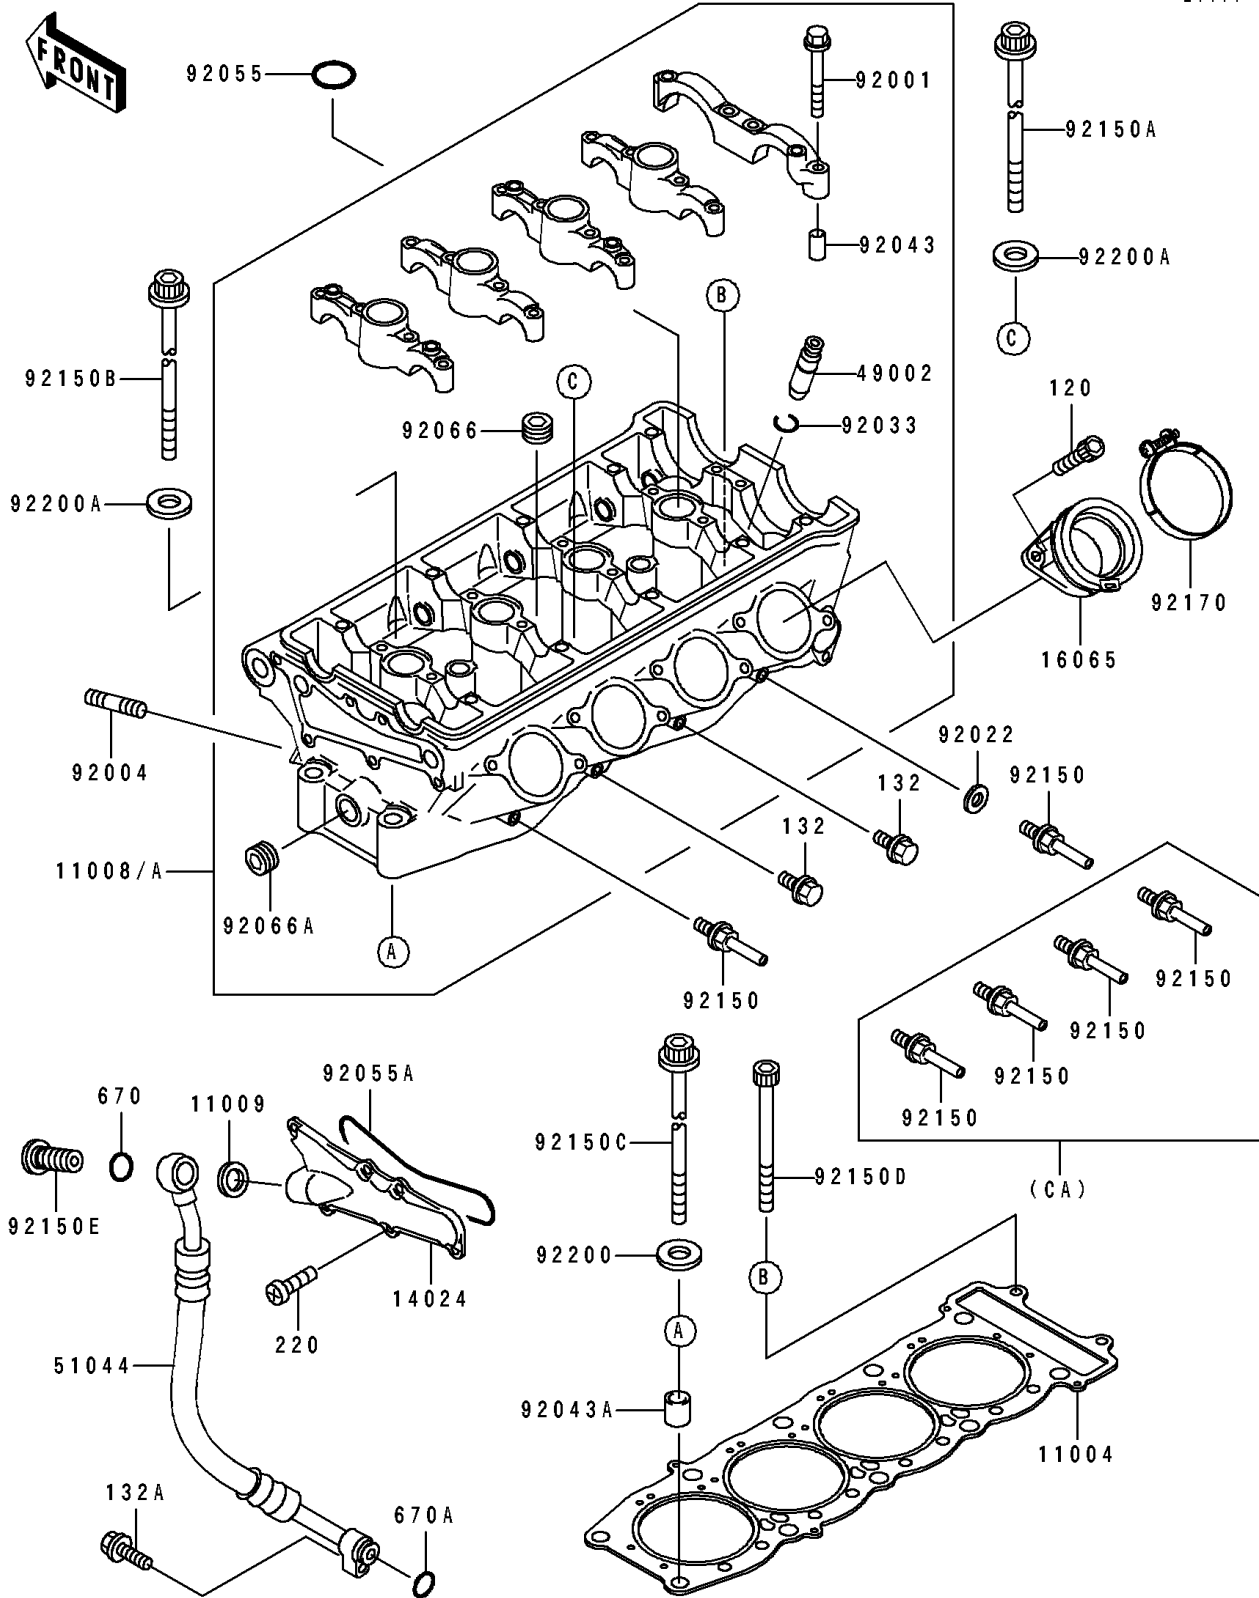

1991 Ninja® ZX™-7 PARTS DIAGRAM

Cylinder Head

E1111

1991 Ninja® ZX™-7 PARTS LIST

Cylinder Head

ITEM NAME	PART NUMBER	QUANTITY
GASKET-HEAD (Ref # 11004)	11004-1223	1
HEAD-COMP-CYLINDER (Ref # 11008)	11008-1262	1
HEAD-COMP-CYLINDER (Ref # 11008A)	11008-1263	1
GASKET,14X19.5X1.4 (Ref # 11009)	11009-1461	1
COVER,HEAD,LH (Ref # 14024)	14024-1997	1
HOLDER-CARBURETOR (Ref # 16065)	16065-1243	4
GUIDE-VALVE (Ref # 49002)	49002-1116	AR
TUBE-ASSY,OIL (Ref # 51044)	51044-1135	1
BOLT,FLANGED,6X38 (Ref # 92001)	92001-1105	20
STUD,8X30,BLACK (Ref # 92004)	92004-1101	8
WASHER,6.2X11X1 (Ref # 92022)	92022-304	4
RING-SNAP (Ref # 92033)	92033-1247	16
PIN,6.2X8X14 (Ref # 92043)	92043-1263	10
PIN,10.1X12X14 (Ref # 92043A)	92043-4009	2
RING-O,25.5X2 (Ref # 92055)	92055-1403	4
RING-O (Ref # 92055A)	92055-1490	1
PLUG (Ref # 92066)	92066-1253	4
PLUG (Ref # 92066A)	92066-1262	1
BOLT (Ref # 92150)	92150-1161	4
BOLT (Ref # 92150)	92150-1161	2
BOLT,10X173 (Ref # 92150A)	92150-1460	4
BOLT,10X155 (Ref # 92150B)	92150-1461	4
BOLT,10X137 (Ref # 92150C)	92150-1462	2
BOLT,6X100 (Ref # 92150D)	92150-1463	2
BOLT,HEAD,14MM (Ref # 92150E)	92150-1543	1
CLAMP (Ref # 92170)	92170-1160	4
WASHER,10.5X19X2.3 (Ref # 92200)	92200-1042	2
WASHER,10.5X20X4.5 (Ref # 92200A)	92200-1086	8
BOLT-SOCKET,6X18 (Ref # 120)	120P0618	8

1991 Ninja® ZX™ -7 PARTS LIST

Cylinder Head

ITEM NAME	PART NUMBER	QUANTITY
BOLT-FLANGED-SMALL (Ref # 132)	132G0610	4
BOLT-FLANGED-SMALL (Ref # 132)	132G0610	2
BOLT-FLANGED-SMALL (Ref # 132A)	132J0625	1
SCREW-PAN-CROS,6X14 (Ref # 220)	220B0614	6
O RING,15MM (Ref # 670)	670B2015	1
O RING (Ref # 670A)	670D2010	1