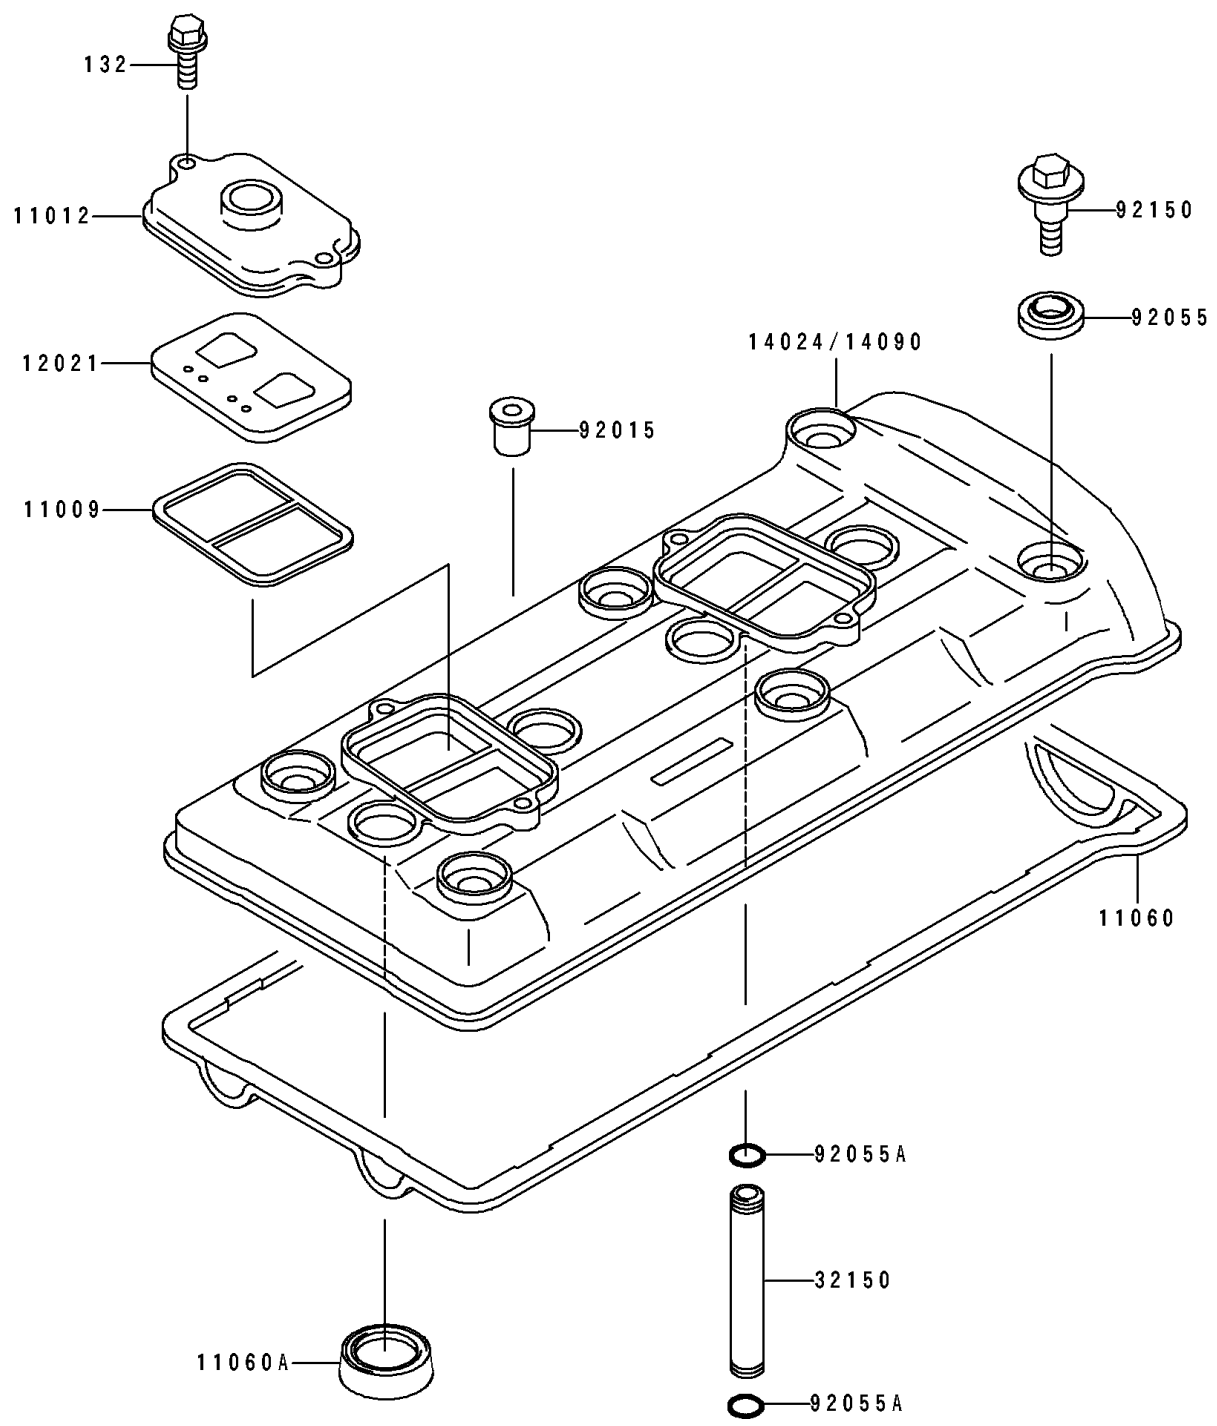

1991 Ninja® ZX™-7 PARTS DIAGRAM

Cylinder Head Cover

E1112

1991 Ninja® ZX™ -7 PARTS LIST

Cylinder Head Cover

ITEM NAME	PART NUMBER	QUANTITY
GASKET, REED VALVE (Ref # 11009)	11009-1857	2
CAP, REED VALVE (Ref # 11012)	11012-1758	2
GASKET, HEAD COVER (Ref # 11060)	11060-1076	1
GASKET, PLUG (Ref # 11060A)	11060-1077	4
VALVE-ASSY-REED (Ref # 12021)	12021-1053	2
COVER, HEAD (Ref # 14024)	14024-1996	1
COVER, HEAD (Ref # 14090)	14090-1071	1
PIPE, AIR SWITCH (Ref # 32150)	32150-1793	4
NUT (Ref # 92015)	92015-1700	1
RING-O, HEAD COVER BOLT (Ref # 92055)	92055-1352	6
RING-O, 9X1.5 (Ref # 92055A)	92055-1509	8
BOLT, HEAD COVER (Ref # 92150)	92150-1447	6
BOLT-FLANGED-SMALL (Ref # 132)	132G0620	4