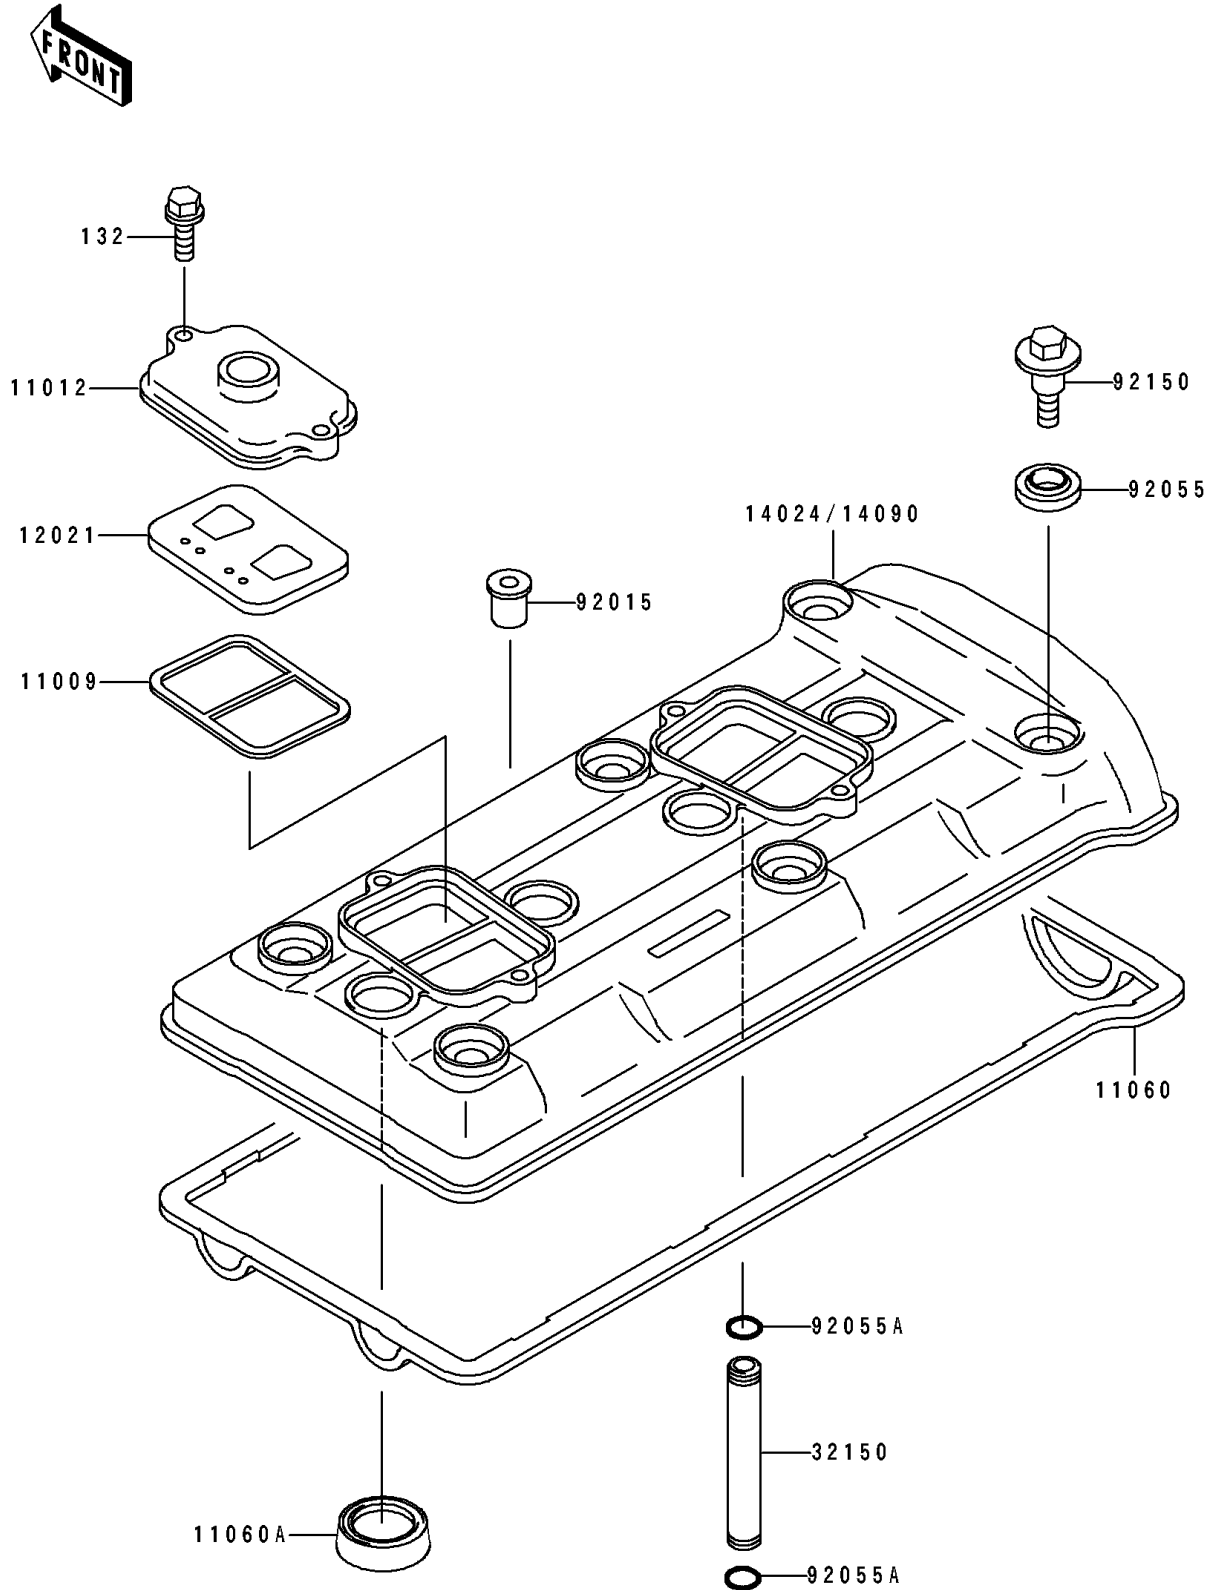

1991 Ninja[®] ZX[™]-7 PARTS DIAGRAM

Cylinder Head Cover

E1112

1991 Ninja® ZX™-7 PARTS LIST

Cylinder Head Cover

ITEM NAME	PART NUMBER	QUANTITY
GASKET, REED VALVE (Ref # 11009)	11009-1857	2
CAP, REED VALVE (Ref # 11012)	11012-1758	2
GASKET, HEAD COVER (Ref # 11060)	11060-1076	1
GASKET, PLUG (Ref # 11060A)	11060-1077	4
VALVE-ASSY-REED (Ref # 12021)	12021-1053	2
COVER, HEAD (Ref # 14024)	14024-1996	1
COVER, HEAD (Ref # 14090)	14090-1071	1
PIPE, AIR SWITCH (Ref # 32150)	32150-1793	4
NUT (Ref # 92015)	92015-1700	1
RING-O, HEAD COVER BOLT (Ref # 92055)	92055-1352	6
RING-O, 9X1.5 (Ref # 92055A)	92055-1509	8
BOLT, HEAD COVER (Ref # 92150)	92150-1447	6
BOLT-FLANGED-SMALL (Ref # 132)	132G0620	4