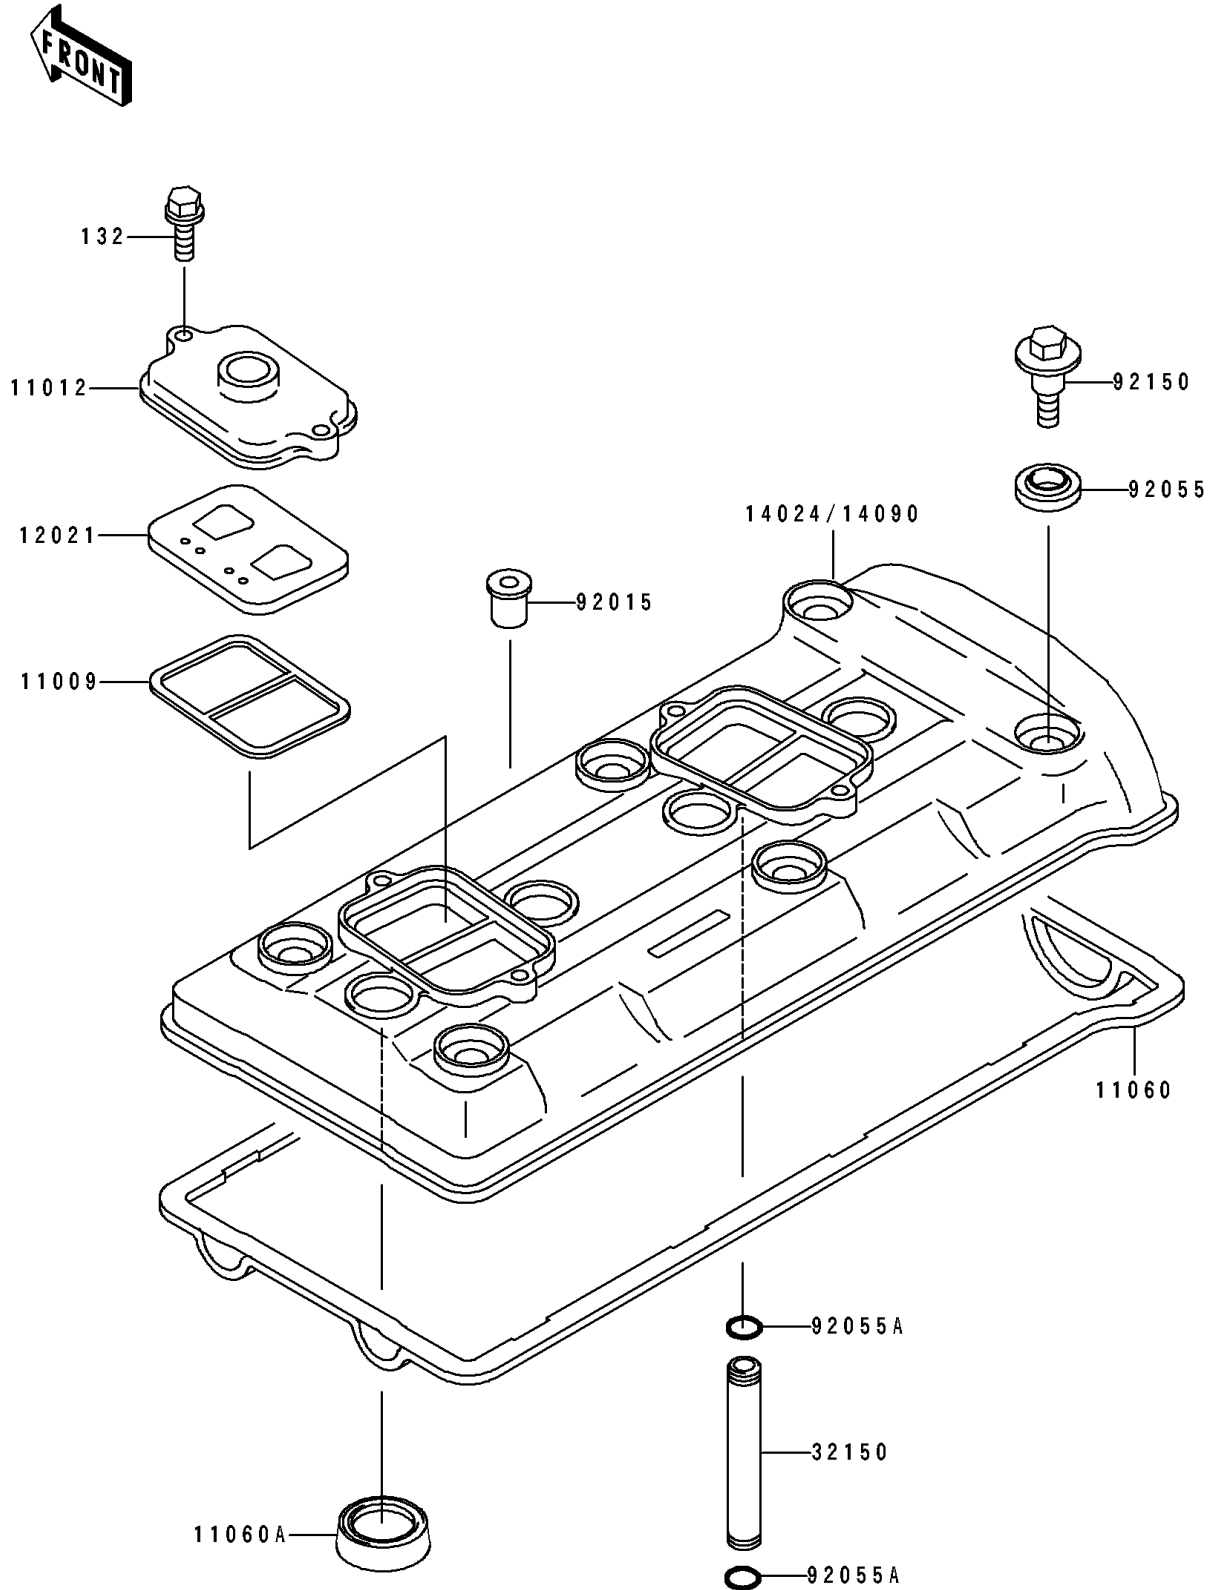

# 1992 Ninja® ZX™ -7 PARTS DIAGRAM

Cylinder Head Cover

E1112

## Cylinder Head Cover

ITEM NAME	PART NUMBER	QUANTITY
GASKET, REED VALVE (Ref # 11009)	11009-1857	2
CAP, REED VALVE (Ref # 11012)	11012-1758	2
GASKET, HEAD COVER (Ref # 11060)	11060-1076	1
GASKET, PLUG (Ref # 11060A)	11060-1077	4
VALVE-ASSY-REED (Ref # 12021)	12021-1053	2
COVER, HEAD (Ref # 14024)	14024-1996	1
COVER, HEAD (Ref # 14090)	14090-1071	1
PIPE, AIR SWITCH (Ref # 32150)	32150-1793	4
NUT (Ref # 92015)	92015-1700	1
RING-O, HEAD COVER BOLT (Ref # 92055)	92055-1352	6
RING-O, 9X1.5 (Ref # 92055A)	92055-1509	8
BOLT, HEAD COVER (Ref # 92150)	92150-1447	6
BOLT-FLANGED-SMALL (Ref # 132)	132G0620	4