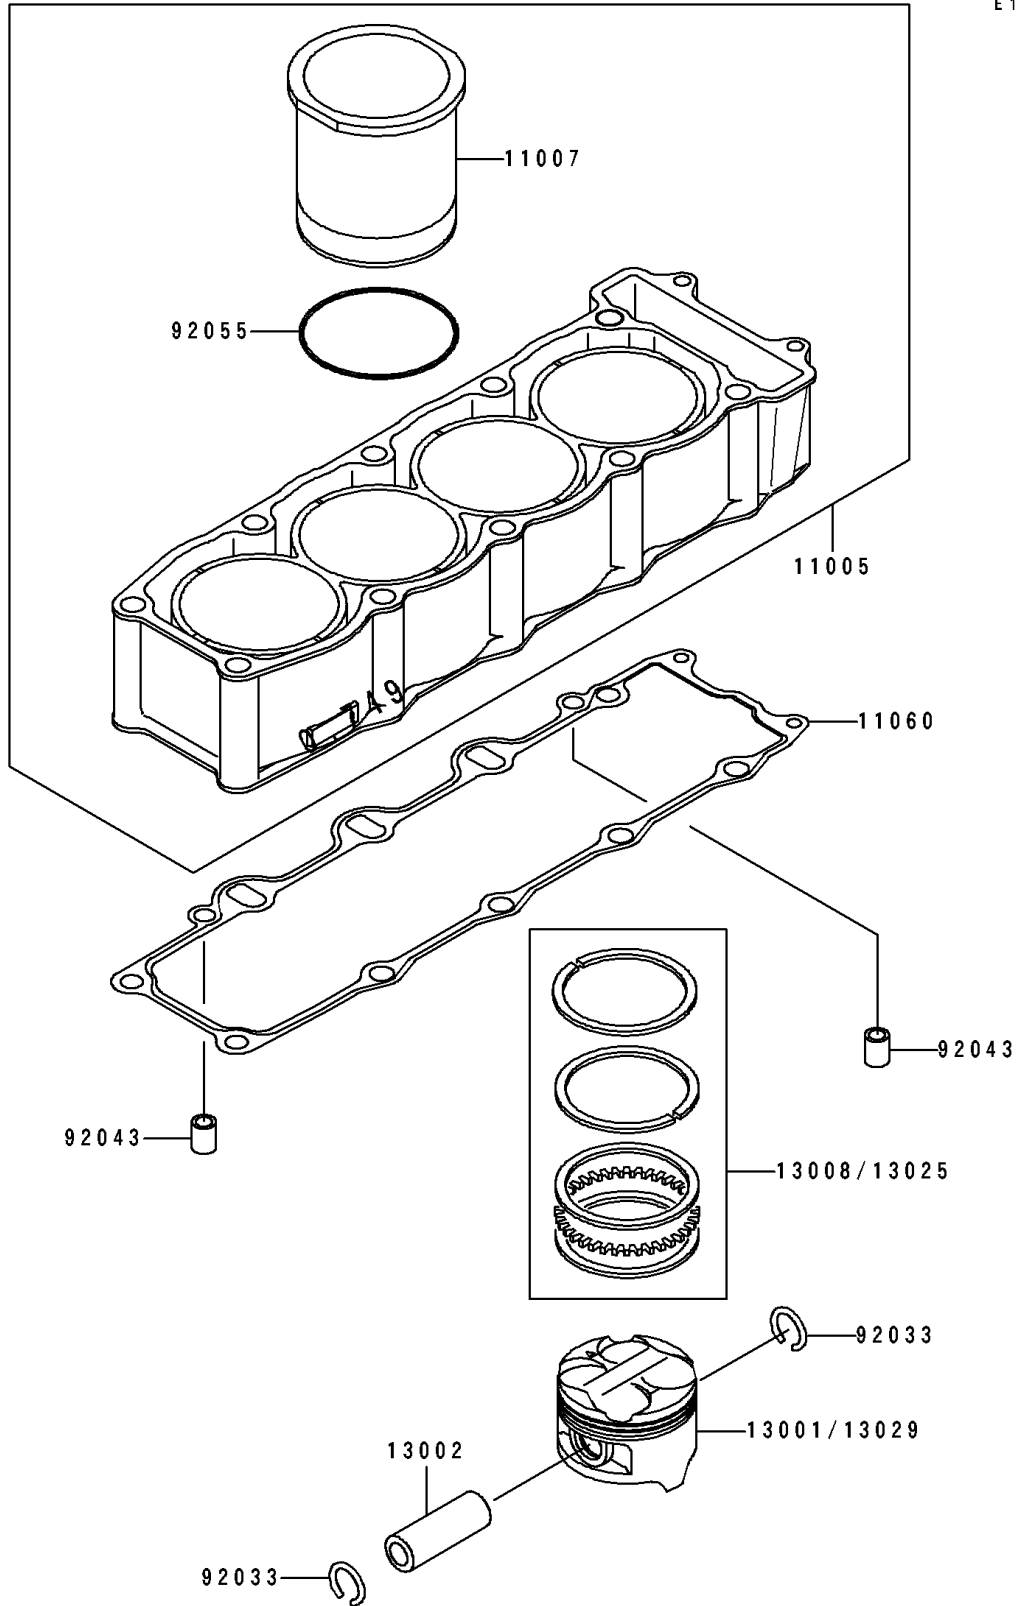

# 1991 Ninja® ZX™-7 PARTS DIAGRAM

Cylinder/Piston

E1120

## 1991 Ninja® ZX™ -7 PARTS LIST

### Cylinder/Piston

ITEM NAME	PART NUMBER	QUANTITY
CYLINDER-ENGINE (Ref # 11005)	11005-1656	1
LINER-CYLINDER (Ref # 11007)	11007-1115	4
GASKET,CYLINDER BASE (Ref # 11060)	11060-1093	1
PISTON-ENGINE,STD (Ref # 13001)	13001-1355	4
PIN-PISTON (Ref # 13002)	13002-1086	4
RING-SET-PISTON,STD (Ref # 13008)	13008-1136	4
RING-SET-PISTON L,O/S 0.50 (Ref # 13025)	13025-1113	AR
PISTON-ENGINE L,O/S 0.50 (Ref # 13029)	13029-1207	AR
RING-SNAP,20.5X1.2 (Ref # 92033)	92033-1099	8
PIN,DOWEL,10X14 (Ref # 92043)	92043-1037	2
RING-O,76MM (Ref # 92055)	92055-1213	4