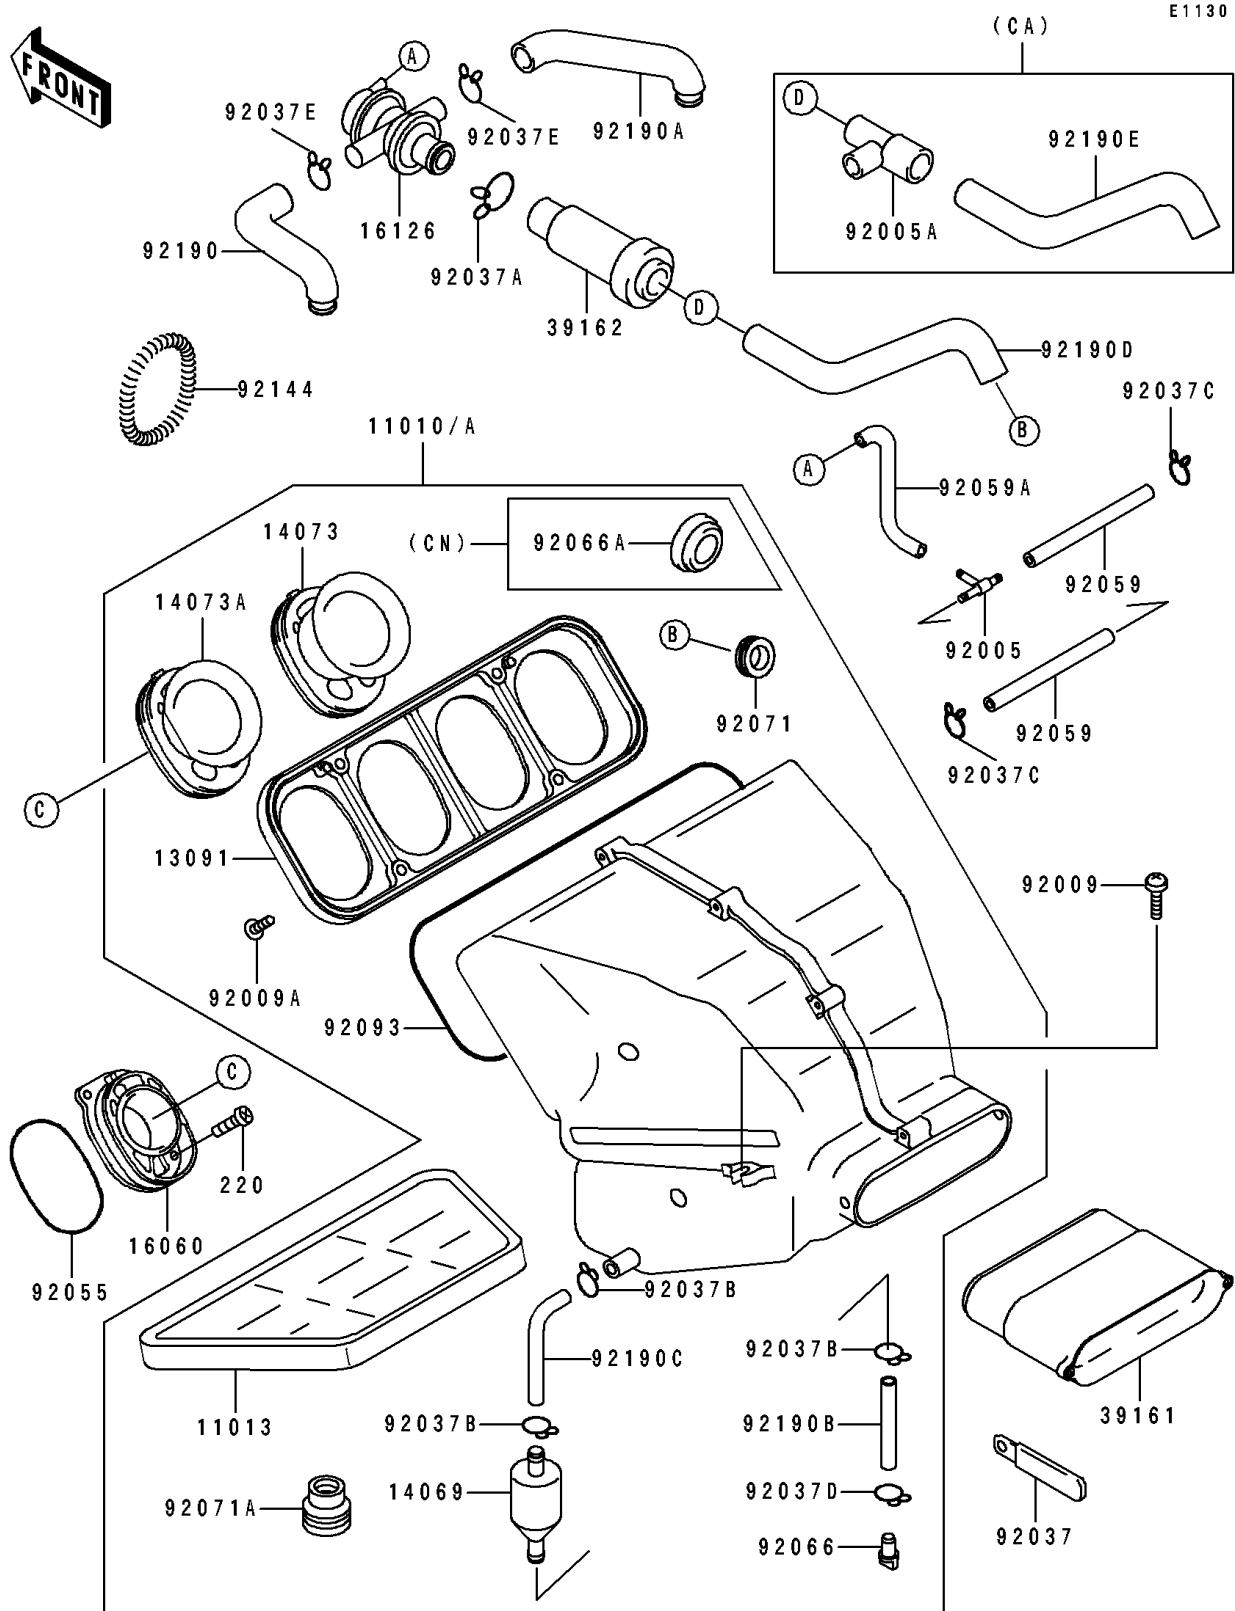

1992 Ninja® ZX™ -7 PARTS DIAGRAM

Air Filter

E1130

1992 Ninja® ZX™-7 PARTS LIST

Air Filter

ITEM NAME	PART NUMBER	QUANTITY
FILTER-ASSY-AIR (Ref # 11010)	11010-1465	1
FILTER-ASSY-AIR (Ref # 11010A)	11010-1467	1
ELEMENT-AIR FILTER (Ref # 11013)	11013-1210	1
HOLDER,AIR FILTER (Ref # 13091)	13091-1731	1
BREATHER (Ref # 14069)	14069-1051	1
DUCT,#2 (Ref # 14073)	14073-1502	2
DUCT,#1 (Ref # 14073A)	14073-1503	2
PIPE-INTAKE (Ref # 16060)	16060-1068	4
VALVE,AIR SWITCH (Ref # 16126)	16126-1104	1
SILENCER-ASSY-INTAKE (Ref # 39161)	39161-1068	1
SILENCER-INTAKE (Ref # 39162)	39162-1003	1
FITTING,TUBE,T-TYPE (Ref # 92005)	92005-1017	1
FITTING,SILENCER (Ref # 92005A)	92005-1207	1
SCREW,6X25 (Ref # 92009)	92009-1511	2
SCREW,TAPPING,6X25 (Ref # 92009A)	92009-1640	4
CLAMP,WIRING HARNESS (Ref # 92037)	92037-1069	1
CLAMP,TUBE (Ref # 92037A)	92037-1076	1
CLAMP,FUEL TUBE (Ref # 92037B)	92037-1271	3
CLAMP (Ref # 92037C)	92037-1712	2
CLAMP,TUBE (Ref # 92037D)	92037-1972	1
CLAMP,TUBE (Ref # 92037E)	92037-213	2
RING-O,67.7X3.1 (Ref # 92055)	92055-1434	4
TUBE,FUEL,4X9X140 (Ref # 92059)	92059-1230	2
TUBE,4X9X500,WHITE (Ref # 92059A)	92059-1533	1
PLUG,DRAIN (Ref # 92066)	92066-1211	1
PLUG,25MM (Ref # 92066A)	92066-1321	1
GROMMET,AIR FILTER (Ref # 92071)	92071-1028	1
GROMMET,AIR FILTER (Ref # 92071A)	92071-1204	1
SEAL,AIR FILTER (Ref # 92093)	92093-1320	1

1992 Ninja® ZX™ -7 PARTS LIST

Air Filter

ITEM NAME	PART NUMBER	QUANTITY
SPRING,DUCT (Ref # 92144)	92144-1563	4
TUBE,HEAD-AIR SWITCH,LH (Ref # 92190)	92190-1197	1
TUBE,HEAD-AIR SWITCH,RH (Ref # 92190A)	92190-1198	1
TUBE,7X12X45 (Ref # 92190B)	92190-1200	1
TUBE,BREATHER (Ref # 92190C)	92190-1243	1
TUBE,AIR SWITCH-AIR FILTER (Ref # 92190D)	92190-1254	1
TUBE,AIR SWITCH-AIR FILTER (Ref # 92190E)	92190-1255	1
SCREW-PAN-CROS (Ref # 220)	220B0512	8