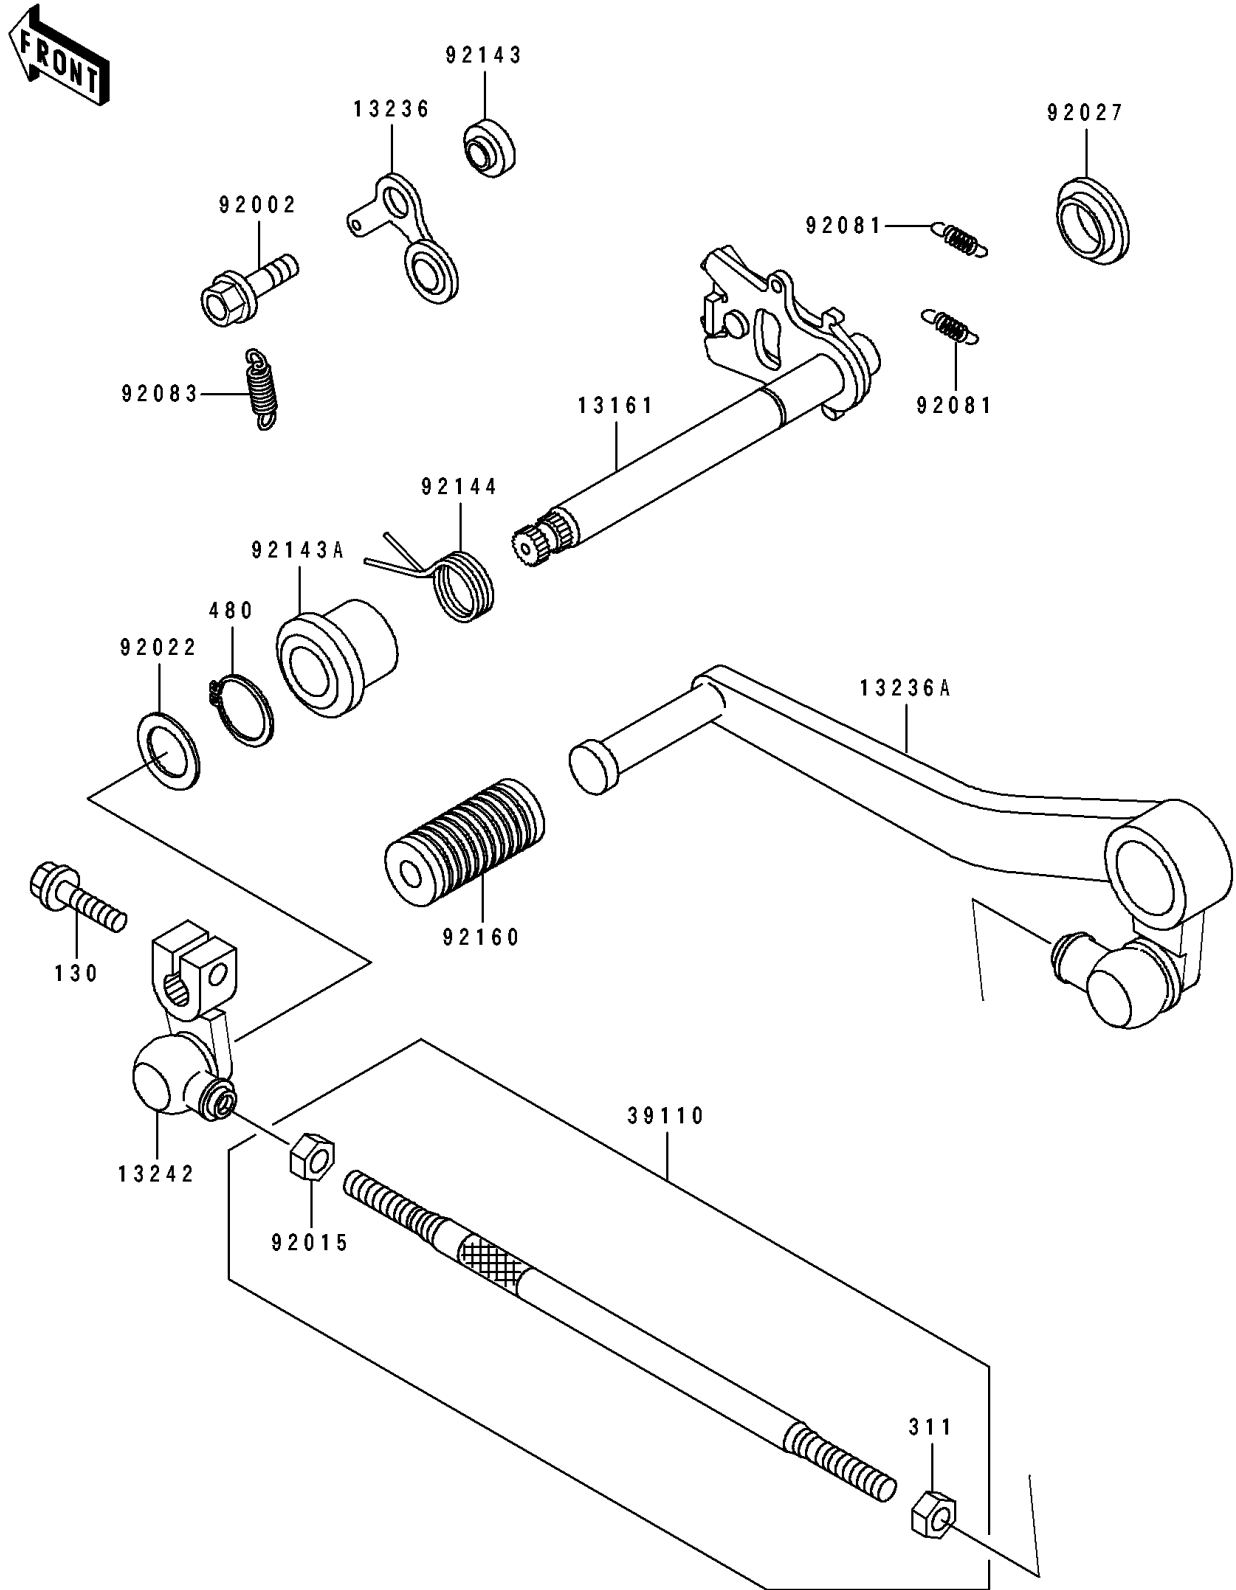

1992 Ninja® ZX™ -7 PARTS DIAGRAM

Gear Change Mechanism

E1370

1992 Ninja® ZX™ -7 PARTS LIST

Gear Change Mechanism

| ITEM NAME | PART NUMBER | QUANTITY |
|--|-------------|----------|
| LEVER-COMP-CHANGE SHAFT (Ref # 13161) | 13161-1182 | 1 |
| LEVER-COMP,POSITION (Ref # 13236) | 13236-1189 | 1 |
| LEVER-COMP,CHANGE PEDAL (Ref # 13236A) | 13236-1204 | 1 |
| LEVER-ASSY-CHANGE,LINK (Ref # 13242) | 13242-1278 | 1 |
| ROD-ASSY-TIE (Ref # 39110) | 39110-1097 | 1 |
| BOLT,6X16 (Ref # 92002) | 92002-1571 | 1 |
| NUT (Ref # 92015) | 92015-1125 | 1 |
| WASHER,13.3X20X1 (Ref # 92022) | 92022-1496 | 1 |
| COLLAR,CHANGE SHAFT,L=5.5 (Ref # 92027) | 92027-1512 | 1 |
| SPRING,CHANGE LEVER (Ref # 92081) | 92081-076 | 2 |
| SPRING,CHANGE DRUM LEVER (Ref # 92083) | 92083-012 | 1 |
| COLLAR (Ref # 92143) | 92143-1055 | 1 |
| COLLAR,RETURN SPRING (Ref # 92143A) | 92143-1498 | 1 |
| SPRING,CHANGE SHAFT RETURN (Ref # 92144) | 92144-1628 | 1 |
| DAMPER,CHANGE PEDAL (Ref # 92160) | 92160-1036 | 1 |
| BOLT-FLANGED,6X20,BLACK (Ref # 130) | 130S0620 | 1 |
| NUT-HEX,6MM (Ref # 311) | 311G0600 | 1 |
| CIRCLIP-TYPE-C,13MM (Ref # 480) | 480J1300 | 1 |