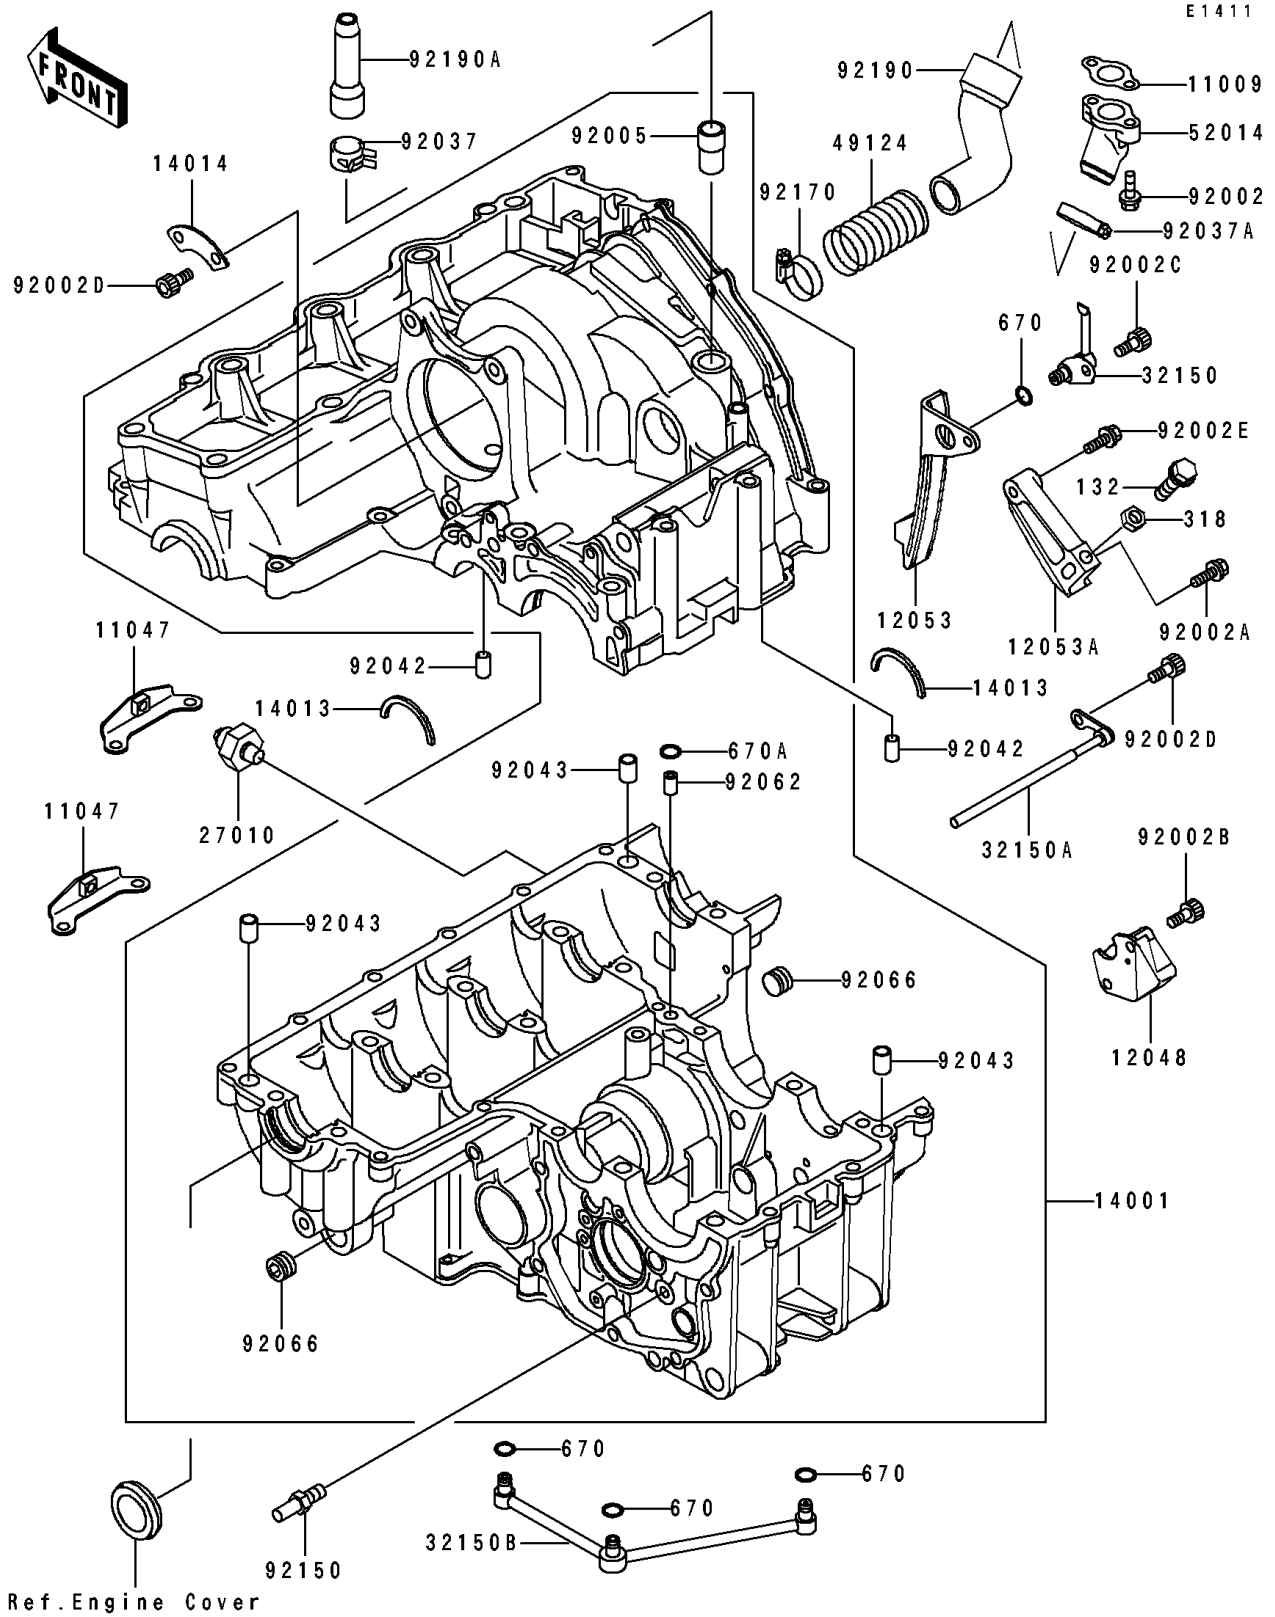

1991 Ninja® ZX™-7 PARTS DIAGRAM

Crankcase

1991 Ninja® ZX™ -7 PARTS LIST

Crankcase

ITEM NAME	PART NUMBER	QUANTITY
GASKET,ELBOW (Ref # 11009)	11009-1935	1
BRACKET,RADIATOR (Ref # 11047)	11047-1236	2
TENSIONER-ASSY (Ref # 12048)	12048-1109	1
GUIDE-CHAIN (Ref # 12053)	12053-1281	1
GUIDE-CHAIN (Ref # 12053A)	12053-1285	1
SET-CRANKCASE (Ref # 14001)	14001-1078	1
RING-POSITION,T=1.98 (Ref # 14013)	14013-1004	2
PLATE-POSITION (Ref # 14014)	14014-1056	1
SWITCH,OIL PRESSURE (Ref # 27010)	27010-1155	1
PIPE (Ref # 32150)	32150-1794	1
PIPE (Ref # 32150A)	32150-1795	1
PIPE (Ref # 32150B)	32150-1796	1
SPRING-TUBE GUARD (Ref # 49124)	49124-1056	1
ELBOW (Ref # 52014)	52014-1069	1
BOLT,6X20 (Ref # 92002)	92002-1343	2
BOLT,6X25 (Ref # 92002A)	92002-1582	1
BOLT,SOCKET,6X25 (Ref # 92002B)	92002-1696	2
BOLT,SOCKET,6X16 (Ref # 92002C)	92002-1778	1
BOLT,SOCKET,6X12 (Ref # 92002D)	92002-1796	3
BOLT,6X30 (Ref # 92002E)	92002-1797	1
FITTING,BREATHER (Ref # 92005)	92005-1129	1
CLAMP (Ref # 92037)	92037-1730	1
CLAMP,COOLING HOSE (Ref # 92037A)	92037-1989	1
PIN,DOWEL,6X16 (Ref # 92042)	92042-016	2
PIN,DOWEL,10X14 (Ref # 92043)	92043-1037	3
NOZZLE (Ref # 92062)	92062-1074	1
PLUG (Ref # 92066)	92066-1262	2
BOLT,RETURN SPRING (Ref # 92150)	92150-1467	1
CLAMP,COOLING HOSE (Ref # 92170)	92170-1033	1

1991 Ninja® ZX™-7 PARTS LIST

Crankcase

ITEM NAME	PART NUMBER	QUANTITY
TUBE (Ref # 92190)	92190-1244	1
TUBE,BREATHER (Ref # 92190A)	92190-1245	1
BOLT-FLANGED-SMALL (Ref # 132)	132G0820	1
NUT-HEX-SMALL,8MM (Ref # 318)	318B0800	1
O RING (Ref # 670)	670D1505	4
O RING,8MM (Ref # 670A)	670D1508	1