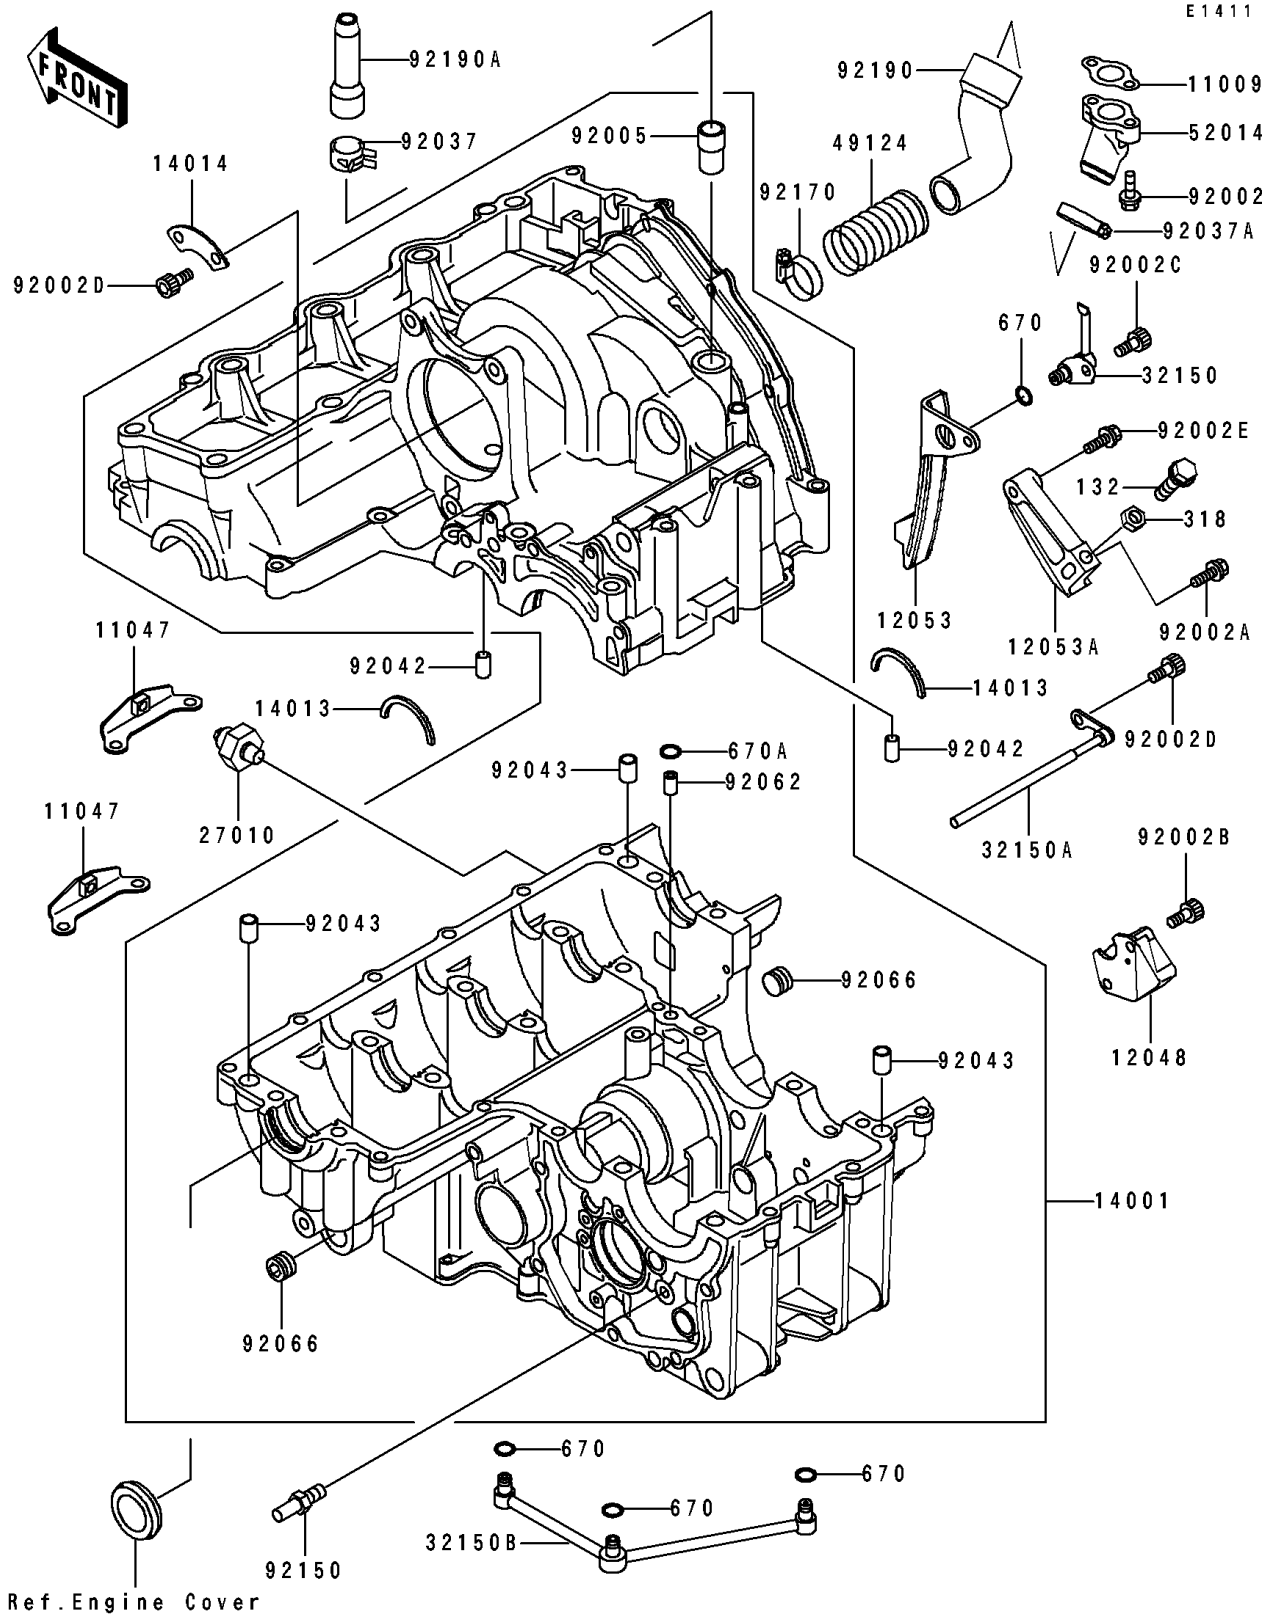

1992 Ninja® ZX™ -7 PARTS DIAGRAM

Crankcase

1992 Ninja® ZX™-7 PARTS LIST

Crankcase

ITEM NAME	PART NUMBER	QUANTITY
GASKET,ELBOW (Ref # 11009)	11009-1935	1
BRACKET,RADIATOR (Ref # 11047)	11047-1236	2
TENSIONER-ASSY (Ref # 12048)	12048-1109	1
GUIDE-CHAIN (Ref # 12053)	12053-1281	1
GUIDE-CHAIN (Ref # 12053A)	12053-1285	1
SET-CRANKCASE (Ref # 14001)	14001-1078	1
RING-POSITION,T=1.98 (Ref # 14013)	14013-1004	2
PLATE-POSITION (Ref # 14014)	14014-1056	1
SWITCH,OIL PRESSURE (Ref # 27010)	27010-1155	1
PIPE (Ref # 32150)	32150-1794	1
PIPE (Ref # 32150A)	32150-1795	1
PIPE (Ref # 32150B)	32150-1796	1
SPRING-TUBE GUARD (Ref # 49124)	49124-1056	1
ELBOW (Ref # 52014)	52014-1069	1
BOLT,6X20 (Ref # 92002)	92002-1343	2
BOLT,6X25 (Ref # 92002A)	92002-1582	1
BOLT,SOCKET,6X25 (Ref # 92002B)	92002-1696	2
BOLT,SOCKET,6X16 (Ref # 92002C)	92002-1778	1
BOLT,SOCKET,6X12 (Ref # 92002D)	92002-1796	3
BOLT,6X30 (Ref # 92002E)	92002-1797	1
FITTING,BREATHER (Ref # 92005)	92005-1129	1
CLAMP (Ref # 92037)	92037-1730	1
CLAMP,COOLING HOSE (Ref # 92037A)	92037-1989	1
PIN,DOWEL,6X16 (Ref # 92042)	92042-016	2
PIN,DOWEL,10X14 (Ref # 92043)	92043-1037	3
NOZZLE (Ref # 92062)	92062-1074	1
PLUG (Ref # 92066)	92066-1262	2
BOLT,RETURN SPRING (Ref # 92150)	92150-1467	1
CLAMP,COOLING HOSE (Ref # 92170)	92170-1033	1

1992 Ninja® ZX™ -7 PARTS LIST

Crankcase

ITEM NAME	PART NUMBER	QUANTITY
TUBE (Ref # 92190)	92190-1244	1
TUBE,BREATHER (Ref # 92190A)	92190-1245	1
BOLT-FLANGED-SMALL (Ref # 132)	132G0820	1
NUT-HEX-SMALL,8MM (Ref # 318)	318B0800	1
O RING (Ref # 670)	670D1505	4
O RING,8MM (Ref # 670A)	670D1508	1