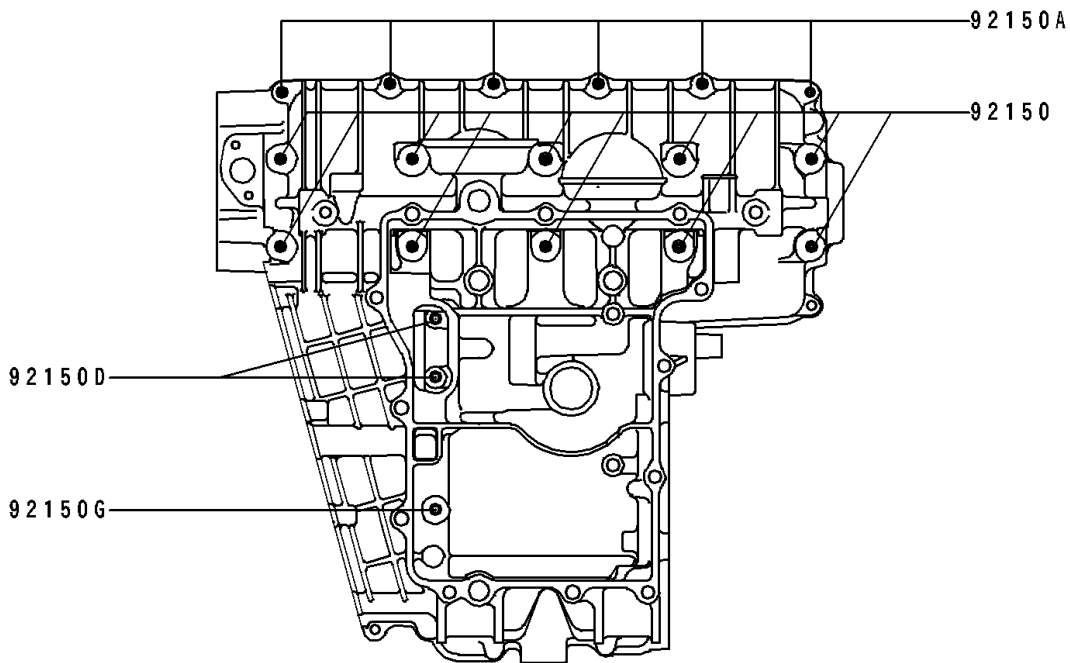

1992 Ninja[®] ZX[™]-7 PARTS DIAGRAM

Crankcase Bolt Pattern

E1412

Upper Case

Lower Case

1992 Ninja® ZX™-7 PARTS LIST

Crankcase Bolt Pattern

ITEM NAME	PART NUMBER	QUANTITY
BOLT,8X90 (Ref # 92150)	92150-1163	10
BOLT,6X38 (Ref # 92150A)	92150-1301	7
BOLT,6X105 (Ref # 92150B)	92150-1464	2
BOLT,8X70 (Ref # 92150C)	92150-1483	2
BOLT,6X35 (Ref # 92150D)	92150-1547	4
BOLT,6X60 (Ref # 92150E)	92150-1548	1
BOLT,6X70 (Ref # 92150F)	92150-1549	1
BOLT,8X115 (Ref # 92150G)	92150-1550	1