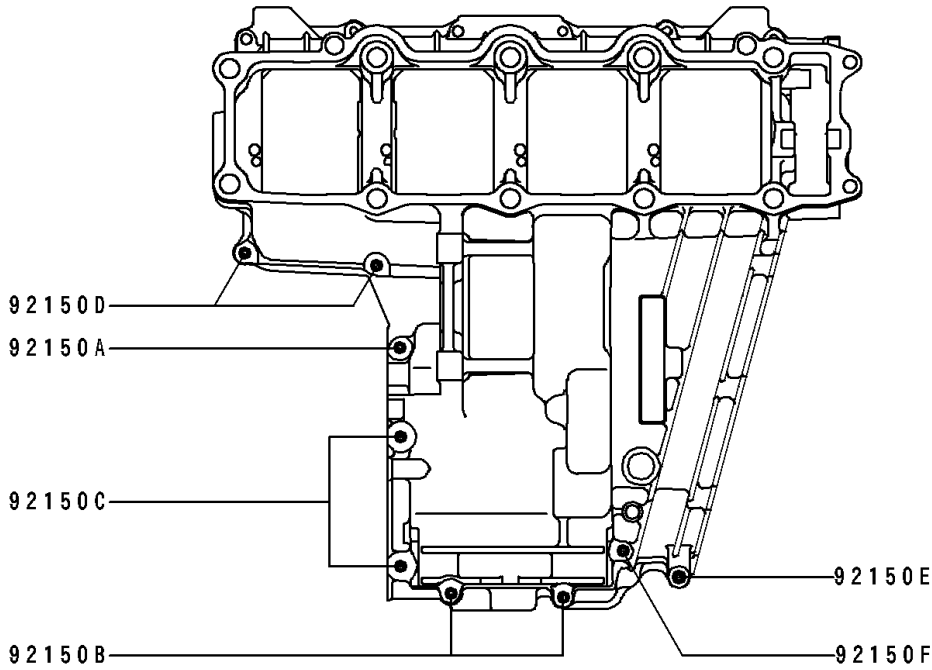

1992 Ninja[®] ZX[™]-7 PARTS DIAGRAM

Crankcase Bolt Pattern

E1412

Upper Case

Lower Case

1992 Ninja® ZX™-7 PARTS LIST

Crankcase Bolt Pattern

ITEM NAME	PART NUMBER	QUANTITY
BOLT,8X90 (Ref # 92150)	92150-1163	10
BOLT,6X38 (Ref # 92150A)	92150-1301	7
BOLT,6X105 (Ref # 92150B)	92150-1464	2
BOLT,8X70 (Ref # 92150C)	92150-1483	2
BOLT,6X35 (Ref # 92150D)	92150-1547	4
BOLT,6X60 (Ref # 92150E)	92150-1548	1
BOLT,6X70 (Ref # 92150F)	92150-1549	1
BOLT,8X115 (Ref # 92150G)	92150-1550	1