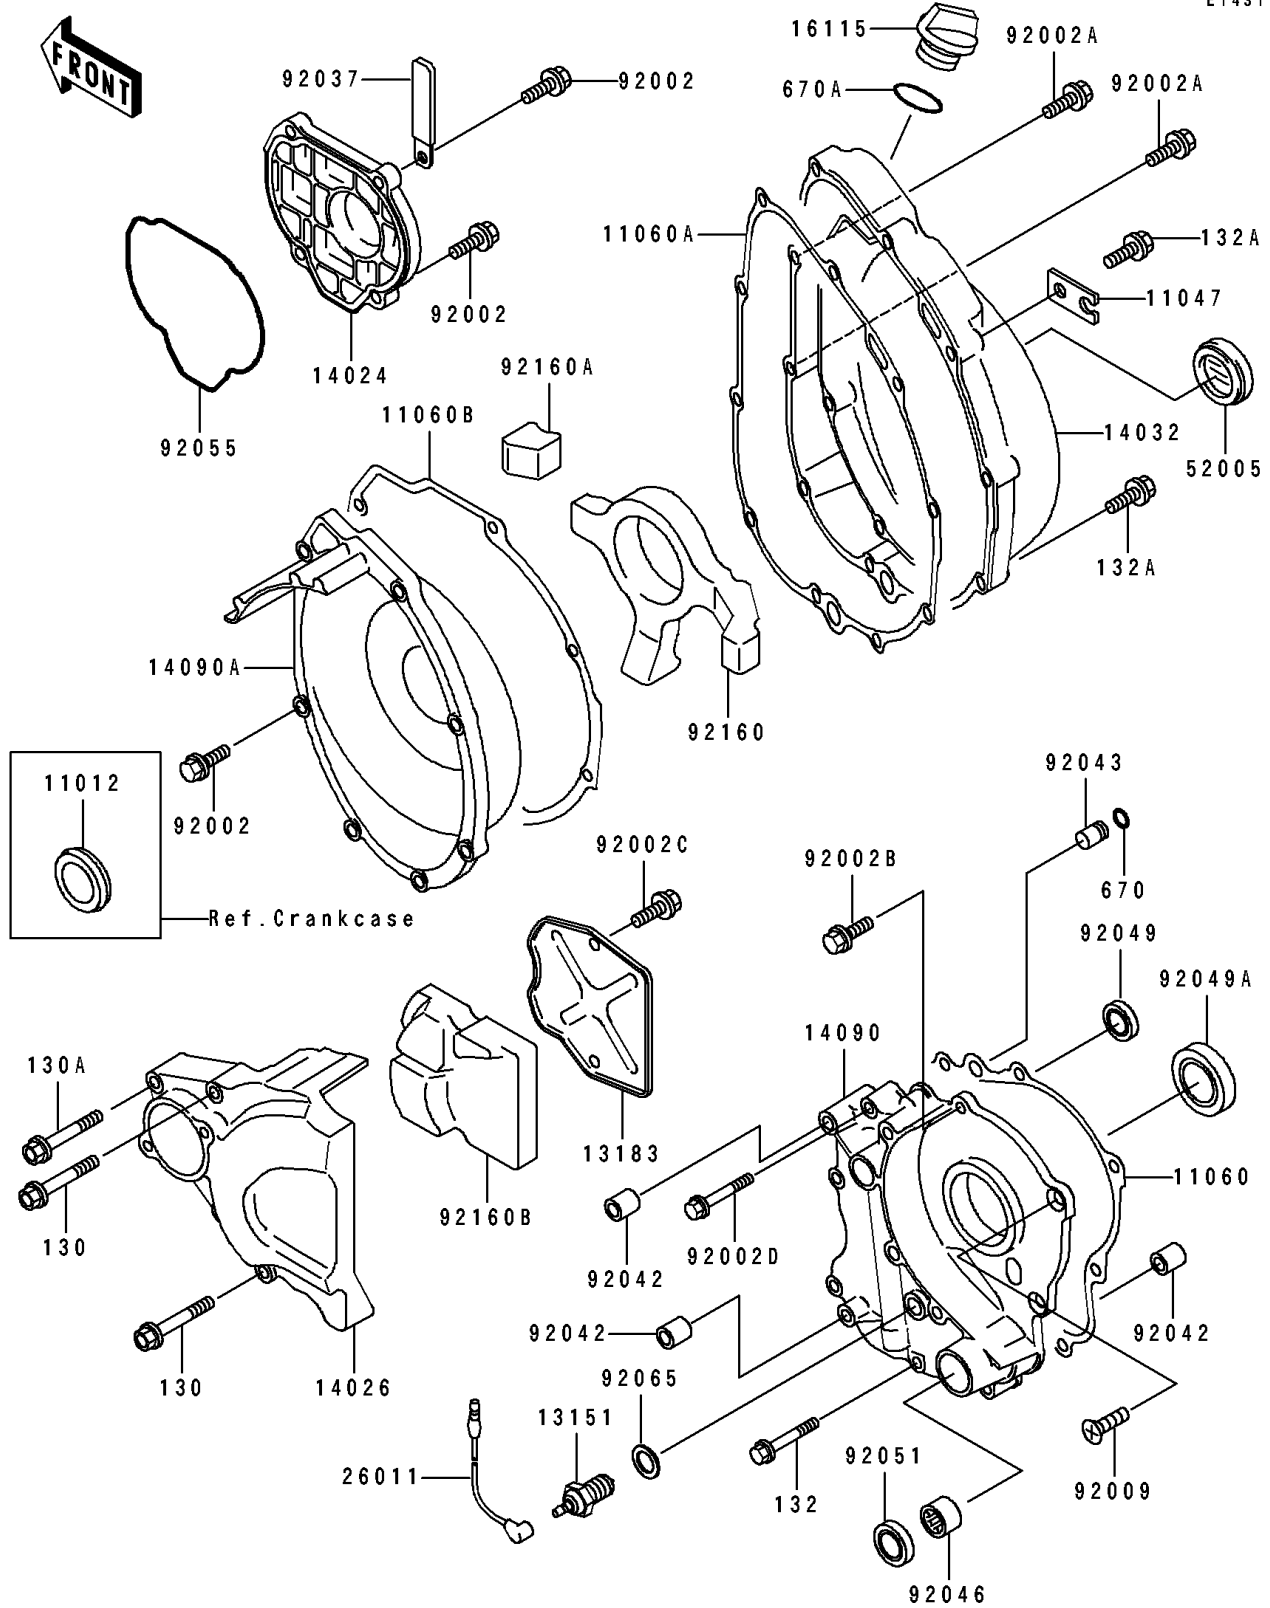

1991 Ninja® ZX™-7 PARTS DIAGRAM

Engine Cover

E1431

1991 Ninja® ZX™-7 PARTS LIST

Engine Cover

ITEM NAME	PART NUMBER	QUANTITY
CAP,LH (Ref # 11012)	11012-1770	1
BRACKET,THROTTLE ADJUST SCREW (Ref # 11047)	11047-1518	1
GASKET,TRANSMISSION COVER (Ref # 11060)	11060-1079	1
GASKET,CLUTCH COVER (Ref # 11060A)	11060-1080	1
GASKET,BREATHER COVER (Ref # 11060B)	11060-1212	1
SWITCH-COMP,NEUTRAL (Ref # 13151)	13151-1007	1
PLATE,CHAIN COVER (Ref # 13183)	13183-1717	1
COVER,PULSING (Ref # 14024)	14024-1998	1
COVER-CHAIN (Ref # 14026)	14026-1166	1
COVER-CLUTCH (Ref # 14032)	14032-1300	1
COVER,TRANSMISSION (Ref # 14090)	14090-1051	1
COVER,BREATHER (Ref # 14090A)	14090-1052	1
CAP-OIL FILLER (Ref # 16115)	16115-1053	1
WIRE-LEAD (Ref # 26011)	26011-1510	1
GAUGE,OIL LEVEL (Ref # 52005)	52005-1057	1
BOLT,6X20 (Ref # 92002)	92002-1343	11
BOLT,6X25 (Ref # 92002A)	92002-1344	2
BOLT,6X16 (Ref # 92002B)	92002-1439	1
BOLT,6X10 (Ref # 92002C)	92002-1449	2
BOLT,6X30 (Ref # 92002D)	92002-1622	3
SCREW,6X16 (Ref # 92009)	92009-1360	2
CLAMP,WIRING HARNESS (Ref # 92037)	92037-1877	1
PIN,DOWEL,6.3X8X14 (Ref # 92042)	92042-007	3
PIN (Ref # 92043)	92043-1456	1
BEARING-NEEDLE,HK1312 (Ref # 92046)	92046-1148	1
SEAL-OIL,SD-8187 (Ref # 92049)	92049-1017	1
SEAL-OIL,TC32488 (Ref # 92049A)	92049-1361	1
SEAL-OIL,TB13225.5 (Ref # 92051)	92051-005	1
RING-O,PULSING COVER (Ref # 92055)	92055-1494	1

1991 Ninja® ZX™ -7 PARTS LIST

Engine Cover

ITEM NAME	PART NUMBER	QUANTITY
GASKET,10.5X16X1,DRAIN PLUG (Ref # 92065)	92065-058	1
DAMPER,SOUND ARRESTER (Ref # 92160)	92160-1260	1
DAMPER,SOUND ARRESTER (Ref # 92160A)	92160-1282	1
DAMPER,SOUND ARRESTER (Ref # 92160B)	92160-1289	1
BOLT-FLANGED,6X35 (Ref # 130)	130J0635	2
BOLT-FLANGED,6X45,BLACK (Ref # 130A)	130J0645	2
BOLT-FLANGED-SMALL (Ref # 132)	132E0630	2
BOLT-FLANGED-SMALL (Ref # 132A)	132J0630	8
O RING,5MM (Ref # 670)	670B1505	1
O RING,20MM (Ref # 670A)	670B2020	1