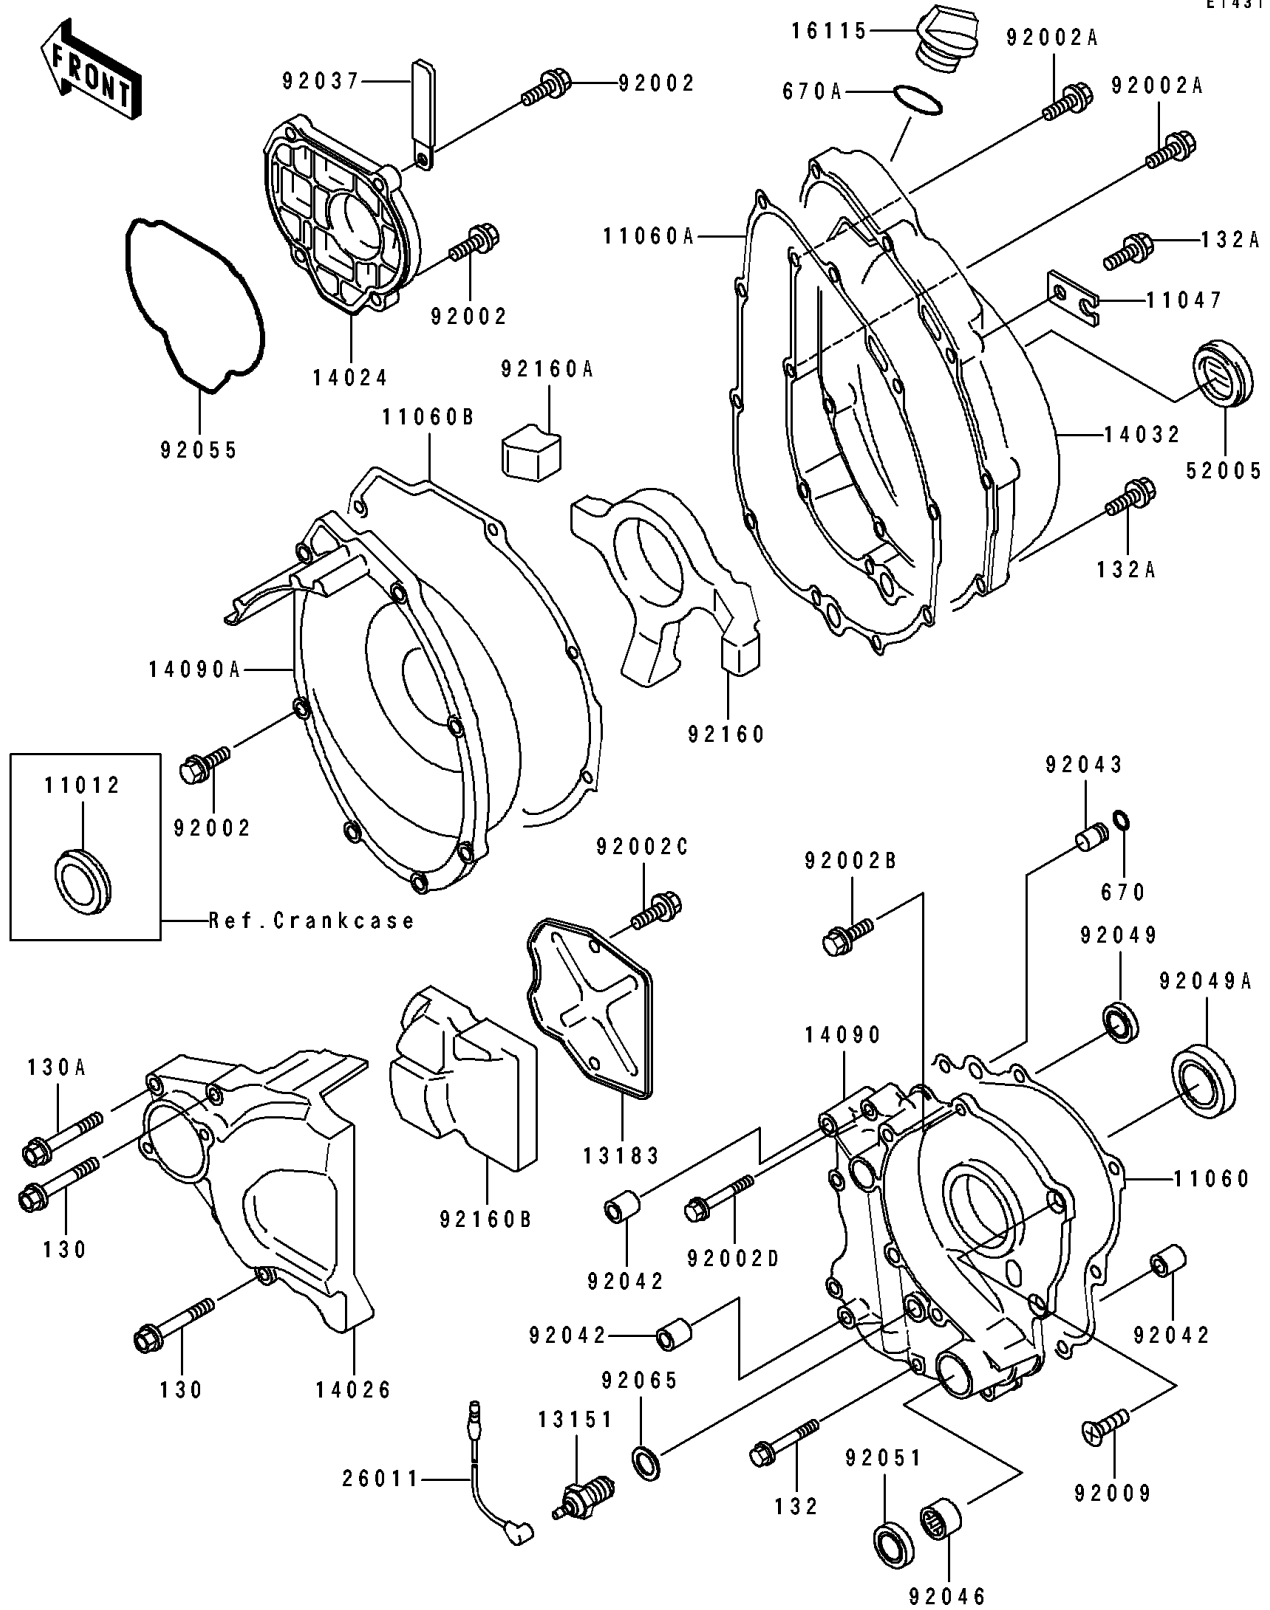

1992 Ninja[®] ZX[™]-7 PARTS DIAGRAM

Engine Cover

E1431

1992 Ninja® ZX™-7 PARTS LIST

Engine Cover

ITEM NAME	PART NUMBER	QUANTITY
CAP,LH (Ref # 11012)	11012-1770	1
BRACKET,THROTTLE ADJUST SCREW (Ref # 11047)	11047-1518	1
GASKET,TRANSMISSION COVER (Ref # 11060)	11060-1079	1
GASKET,CLUTCH COVER (Ref # 11060A)	11060-1080	1
GASKET,BREATHER COVER (Ref # 11060B)	11060-1212	1
SWITCH-COMP,NEUTRAL (Ref # 13151)	13151-1007	1
PLATE,CHAIN COVER (Ref # 13183)	13183-1717	1
COVER,PULSING (Ref # 14024)	14024-1998	1
COVER-CHAIN (Ref # 14026)	14026-1166	1
COVER-CLUTCH (Ref # 14032)	14032-1300	1
COVER,TRANSMISSION (Ref # 14090)	14090-1051	1
COVER,BREATHER (Ref # 14090A)	14090-1052	1
CAP-OIL FILLER (Ref # 16115)	16115-1053	1
WIRE-LEAD (Ref # 26011)	26011-1510	1
GAUGE,OIL LEVEL (Ref # 52005)	52005-1057	1
BOLT,6X20 (Ref # 92002)	92002-1343	11
BOLT,6X25 (Ref # 92002A)	92002-1344	2
BOLT,6X16 (Ref # 92002B)	92002-1439	1
BOLT,6X10 (Ref # 92002C)	92002-1449	2
BOLT,6X30 (Ref # 92002D)	92002-1622	3
SCREW,6X16 (Ref # 92009)	92009-1360	2
CLAMP,WIRING HARNESS (Ref # 92037)	92037-1877	1
PIN,DOWEL,6.3X8X14 (Ref # 92042)	92042-007	3
PIN (Ref # 92043)	92043-1456	1
BEARING-NEEDLE,HK1312 (Ref # 92046)	92046-1148	1
SEAL-OIL,SD-8187 (Ref # 92049)	92049-1017	1
SEAL-OIL,TC32488 (Ref # 92049A)	92049-1361	1
SEAL-OIL,TB13225.5 (Ref # 92051)	92051-005	1
RING-O,PULSING COVER (Ref # 92055)	92055-1494	1

1992 Ninja® ZX™ -7 PARTS LIST

Engine Cover

ITEM NAME	PART NUMBER	QUANTITY
GASKET,10.5X16X1,DRAIN PLUG (Ref # 92065)	92065-058	1
DAMPER,SOUND ARRESTER (Ref # 92160)	92160-1260	1
DAMPER,SOUND ARRESTER (Ref # 92160A)	92160-1282	1
DAMPER,SOUND ARRESTER (Ref # 92160B)	92160-1289	1
BOLT-FLANGED,6X35 (Ref # 130)	130J0635	2
BOLT-FLANGED,6X45,BLACK (Ref # 130A)	130J0645	2
BOLT-FLANGED-SMALL (Ref # 132)	132E0630	2
BOLT-FLANGED-SMALL (Ref # 132A)	132J0630	8
O RING,5MM (Ref # 670)	670B1505	1
O RING,20MM (Ref # 670A)	670B2020	1