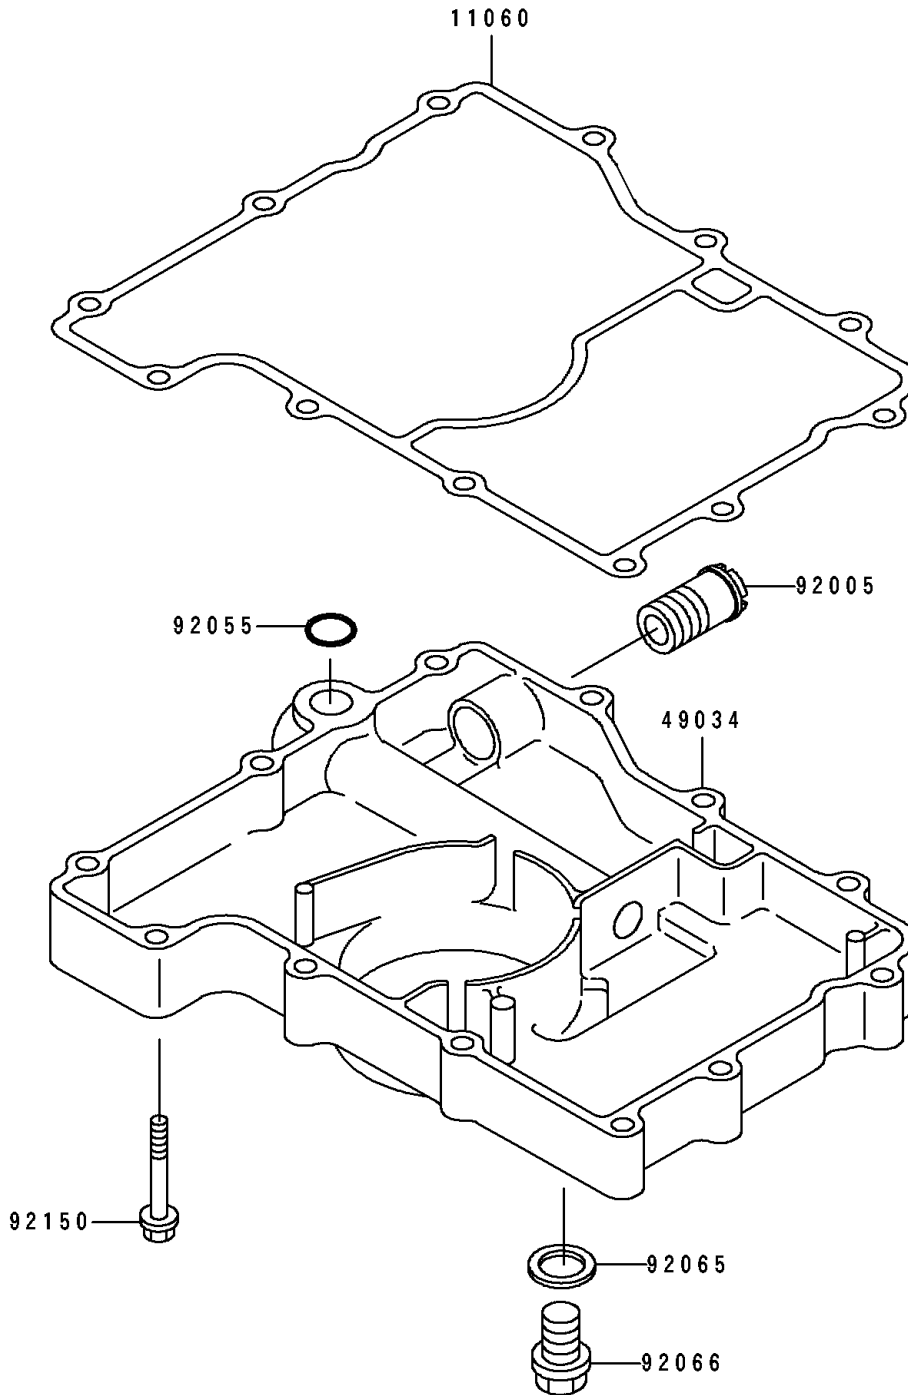

1992 Ninja® ZX™ -7 PARTS DIAGRAM

Breather Body/Oil Pan

E1432

1992 Ninja® ZX™ -7 PARTS LIST

Breather Body/Oil Pan

ITEM NAME	PART NUMBER	QUANTITY
GASKET,OIL PAN (Ref # 11060)	11060-1081	1
PAN-OIL (Ref # 49034)	49034-1094	1
FITTING,OIL PAN (Ref # 92005)	92005-1222	1
RING-O,19.5MM (Ref # 92055)	92055-077	1
GASKET,12X22X2,DRAIN PLUG (Ref # 92065)	92065-097	1
PLUG,OIL DRAIN,12X15 (Ref # 92066)	92066-1174	1
BOLT,6X38 (Ref # 92150)	92150-1495	12