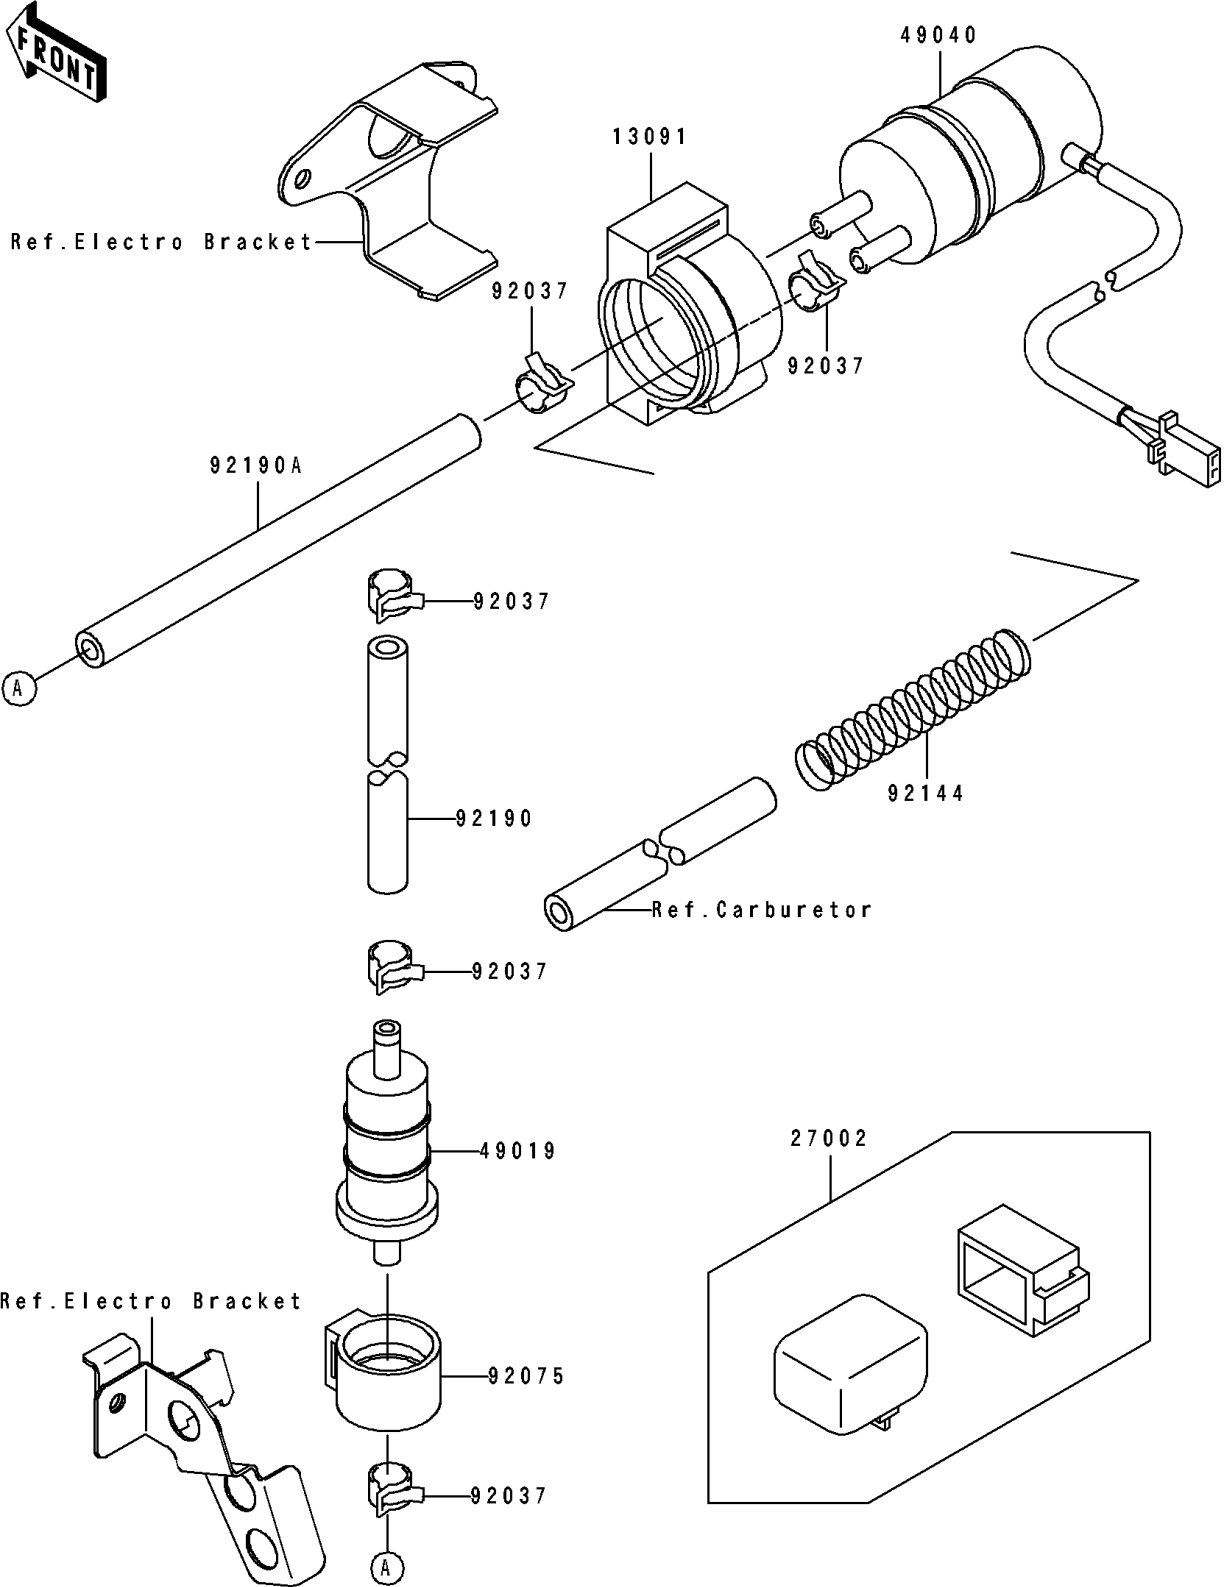

1991 Ninja® ZX™-7 PARTS DIAGRAM

Fuel Pump

E1520

1991 Ninja® ZX™-7 PARTS LIST

Fuel Pump

ITEM NAME	PART NUMBER	QUANTITY
HOLDER,FUEL PUMP (Ref # 13091)	13091-1738	1
RELAY-ASSY (Ref # 27002)	27002-1065	1
FILTER-FUEL (Ref # 49019)	49019-1055	1
PUMP-FUEL (Ref # 49040)	49040-1057	1
CLAMP (Ref # 92037)	92037-1181	5
DAMPER,FUEL FILTER (Ref # 92075)	92075-1853	1
SPRING,HOSE PROTECTOR (Ref # 92144)	92144-1347	1
TUBE,7.5X13.5X95 (Ref # 92190)	92190-1202	1
TUBE,7.5X13.5X145 (Ref # 92190A)	92190-1229	1