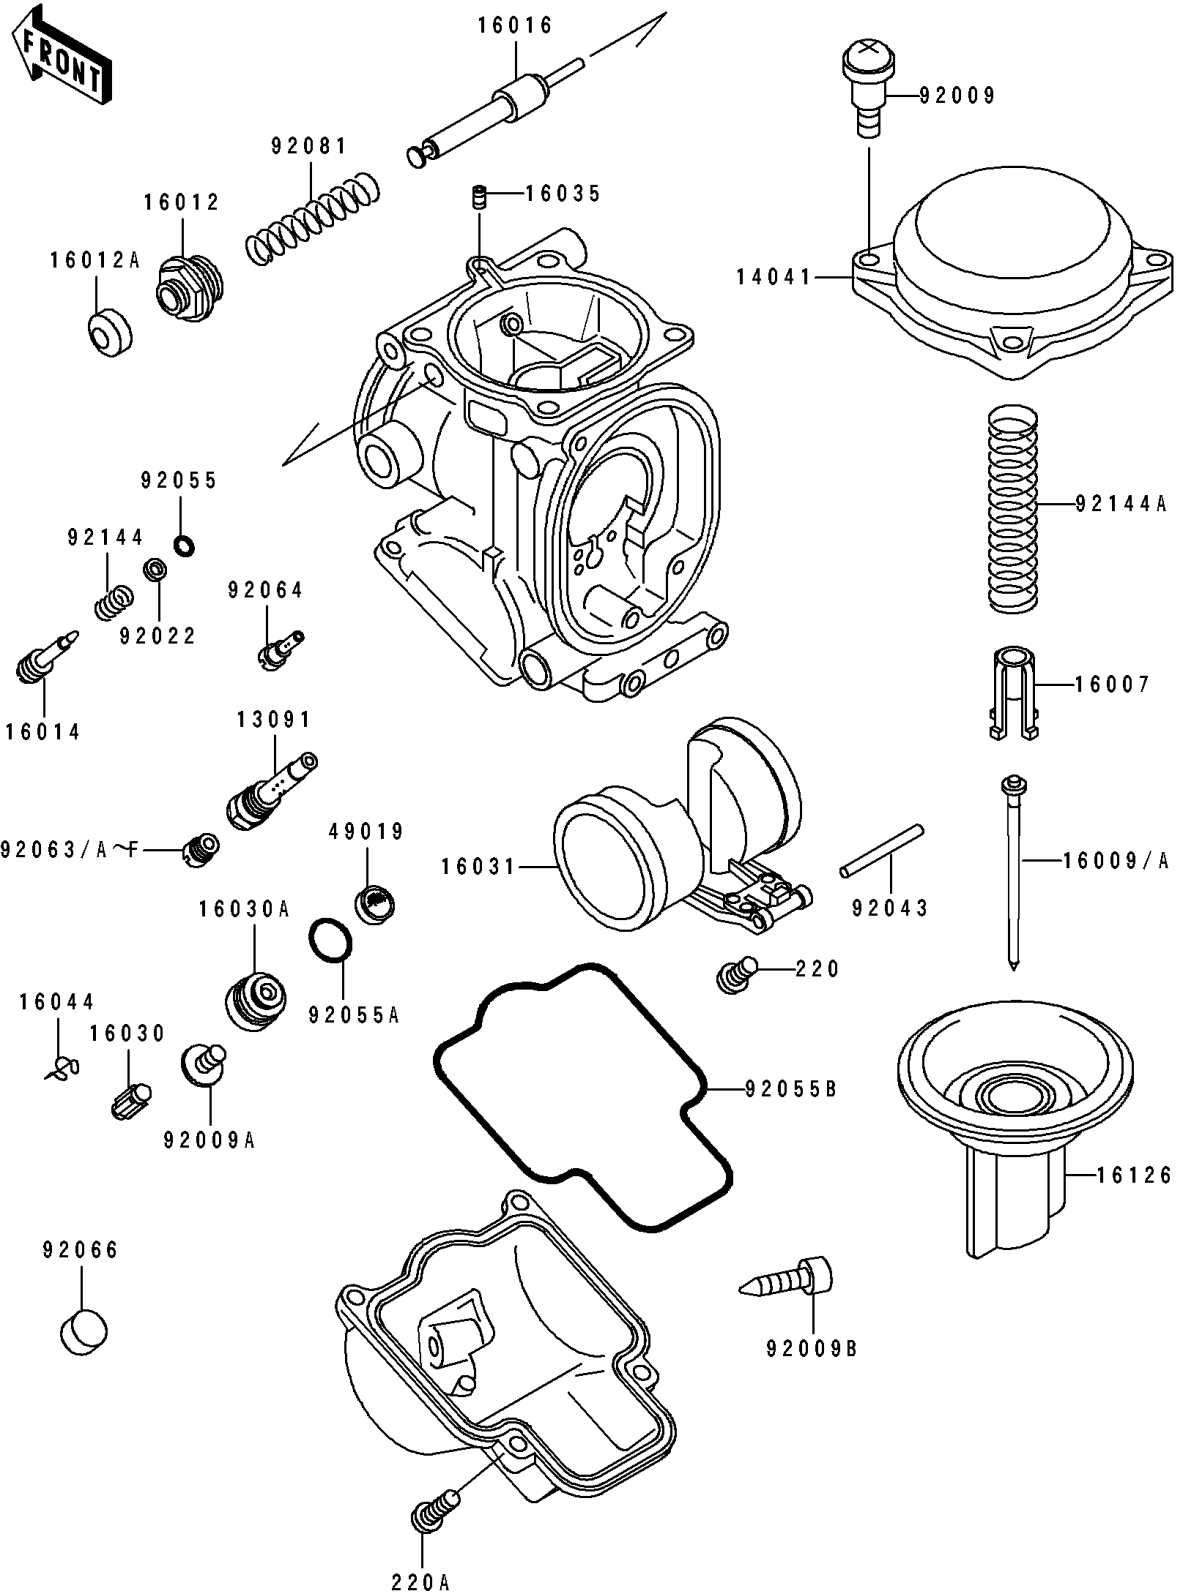

1992 Ninja® ZX™ -7 PARTS DIAGRAM

Carburetor Parts

E1612

1992 Ninja® ZX™-7 PARTS LIST

Carburetor Parts

ITEM NAME	PART NUMBER	QUANTITY
HOLDER,NEEDLE JET (Ref # 13091)	13091-1634	4
COVER-COMP,MIXING (Ref # 14041)	14041-1100	4
SEAT-SPRING,VALVE (Ref # 16007)	16007-1117	4
NEEDLE-JET,N96C,OUTSIDE (Ref # 16009)	16009-1653	2
NEEDLE-JET,N96D,INSIDE (Ref # 16009A)	16009-1654	2
CAP-STARTER PLUNGER (Ref # 16012)	16012-1051	4
CAP-STARTER PLUNGER (Ref # 16012A)	16012-1052	4
SCREW-PILOT AIR (Ref # 16014)	16014-1064	4
PLUNGER,STARTER (Ref # 16016)	16016-1061	4
VALVE-FLOAT (Ref # 16030)	16030-1007	4
SEAT-VALVE,FLOAT (Ref # 16030A)	16030-1068	4
FLOAT (Ref # 16031)	16031-1070	4
JET-AIR,LEAK (Ref # 16035)	16035-1055	4
CLAMP,FLOAT VALVE (Ref # 16044)	16044-007	4
VALVE,VACUUM (Ref # 16126)	16126-1237	4
FILTER-FUEL,STRAINER (Ref # 49019)	49019-3707	4
SCREW,4X4.4 (Ref # 92009)	92009-1549	15
SCREW,4X8 (Ref # 92009A)	92009-1550	4
SCREW,DRAIN,M6X0.75 (Ref # 92009B)	92009-1551	4
WASHER,PLAIN (Ref # 92022)	92022-1003	4
PIN,FLOAT (Ref # 92043)	92043-1207	4
RING-O,PILOT ADJUST (Ref # 92055)	92055-1002	4
RING-O,VALVE SEAT (Ref # 92055A)	92055-1425	4
RING-O,FLOAT CHAMBER (Ref # 92055B)	92055-1426	4
JET-MAIN,#140 (Ref # 92063)	92063-1013	4
JET-MAIN,#135 (Ref # 92063A)	92063-1014	4
JET-MAIN,#138 (Ref # 92063B)	92063-1015	2
JET-MAIN,#142 (Ref # 92063C)	92063-1016	4
JET-MAIN,2ND,#128 (Ref # 92063D)	92063-1074	4

1992 Ninja® ZX™ -7 PARTS LIST

Carburetor Parts

ITEM NAME	PART NUMBER	QUANTITY
JET-MAIN,#130 (Ref # 92063E)	92063-1075	4
JET-MAIN,#132 (Ref # 92063F)	92063-1076	2
JET-PILOT,#38 (Ref # 92064)	92064-1050	4
PLUG,PILOT AIR SCREW,6.9X2 (Ref # 92066)	92066-1051	4
SPRING,STARTER PLUNGER (Ref # 92081)	92081-1761	4
SPRING,PILOT AIR SCREW (Ref # 92144)	92144-1349	4
SPRING,VACUUM VALVE (Ref # 92144A)	92144-1517	4
SCREW-PAN-CROS (Ref # 220)	220D0408	4
SCREW-PAN-CROS (Ref # 220A)	220D0410	16