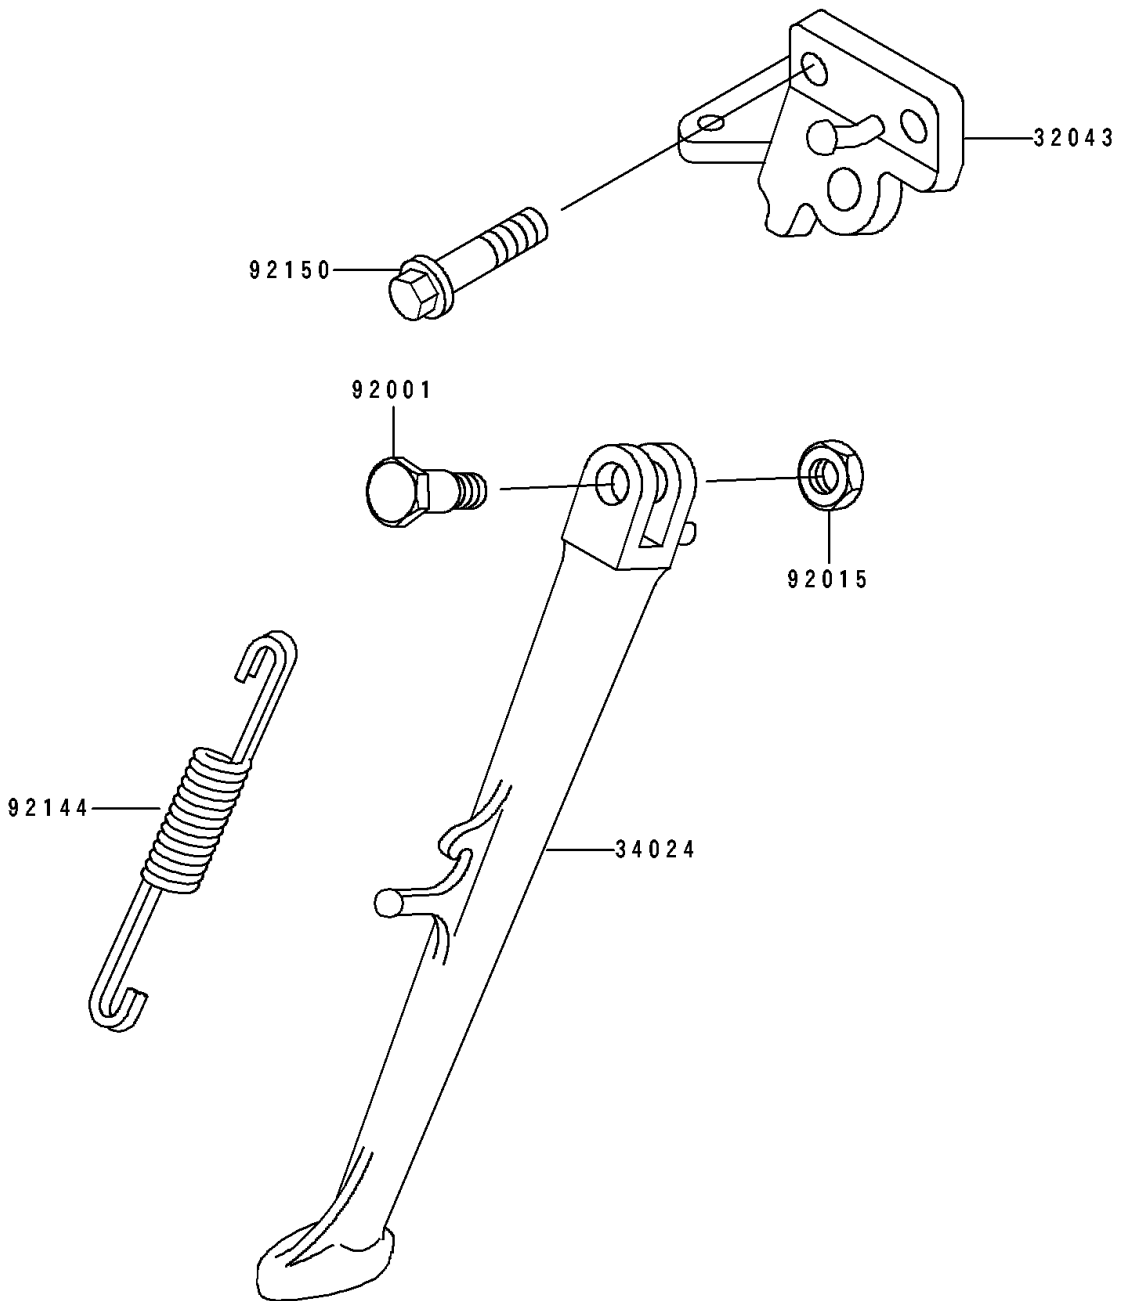

1991 Ninja® ZX™-7 PARTS DIAGRAM

Stand

F 2 1 9 0

1991 Ninja® ZX™ -7 PARTS LIST

Stand

| ITEM NAME | PART NUMBER | QUANTITY |
|-----------------------------------|-------------|----------|
| BRACKET-STAND,SIDE (Ref # 32043) | 32043-1342 | 1 |
| STAND-SIDE (Ref # 34024) | 34024-1276 | 1 |
| BOLT,SIDE STAND (Ref # 92001) | 92001-1788 | 1 |
| NUT,LOCK,10MM,BLACK (Ref # 92015) | 92015-1188 | 1 |
| SPRING,SIDE STAND (Ref # 92144) | 92144-1127 | 1 |
| BOLT,FLANGED,10X35 (Ref # 92150) | 92150-1353 | 2 |