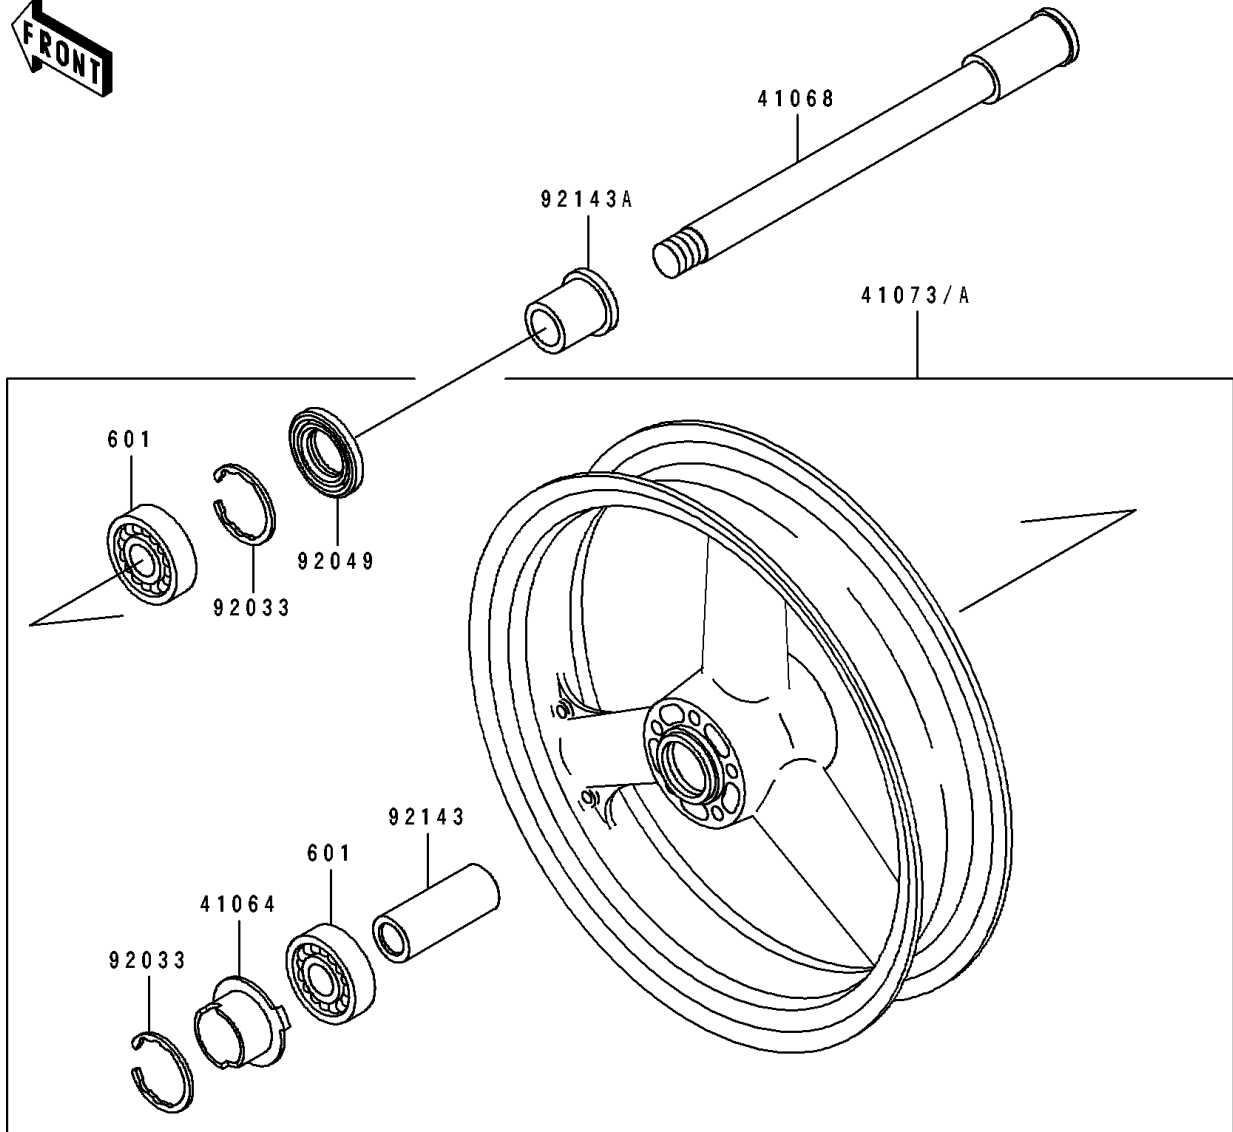

1991 Ninja® ZX™-7 PARTS DIAGRAM

Front Hub

F2230

1991 Ninja® ZX™-7 PARTS LIST

Front Hub

ITEM NAME	PART NUMBER	QUANTITY
GEAR-METER SCREW,9T (Ref # 41060)	41060-1140	1
GEAR-METER SCREW,24T (Ref # 41060A)	41060-1141	1
WASHER,5.1X9X0.4 (Ref # 41063)	41063-001	2
RECEIVER-SPEEDOMETER (Ref # 41064)	41064-1055	1
AXLE,FR (Ref # 41068)	41068-1327	1
WHEEL-ASSY,FR,L.GREEN (Ref # 41073)	41073-1496-CJ	1
CASE-ASSY-METER GEAR (Ref # 41078)	41078-1082	1
BUSHING,METER GEAR CASE (Ref # 92028)	92028-1634	1
RING-SNAP,47MM (Ref # 92033)	92033-1042	2
PIN,SPRING,3X18 (Ref # 92043)	92043-1454	1
SEAL-OIL,BJN 32 47 5 (Ref # 92049)	92049-1377	1
SEAL-OIL,BJN-C2 35 52 5 (Ref # 92049A)	92049-1378	1
COLLAR,FR HUB,L=94 (Ref # 92143)	92143-1476	1
COLLAR,FR AXLE,RH,L=17.5 (Ref # 92143A)	92143-1477	1
COLLAR,FR AXLE,LH,L=44.5 (Ref # 92143B)	92143-1478	1
BEARING-BALL,#6005UU (Ref # 601)	601B6005UU	2