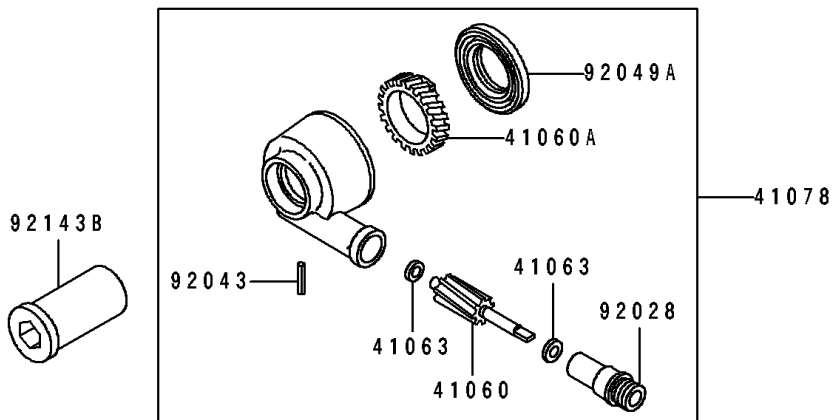

1991 Ninja® ZX™-7 PARTS DIAGRAM

Front Hub

F2230

1991 Ninja® ZX™-7 PARTS LIST

Front Hub

ITEM NAME	PART NUMBER	QUANTITY
GEAR-METER SCREW,9T (Ref # 41060)	41060-1140	1
GEAR-METER SCREW,24T (Ref # 41060A)	41060-1141	1
WASHER,5.1X9X0.4 (Ref # 41063)	41063-001	2
RECEIVER-SPEEDOMETER (Ref # 41064)	41064-1055	1
AXLE,FR (Ref # 41068)	41068-1327	1
WHEEL-ASSY,FR,L.GREEN (Ref # 41073)	41073-1496-CJ	1
CASE-ASSY-METER GEAR (Ref # 41078)	41078-1082	1
BUSHING,METER GEAR CASE (Ref # 92028)	92028-1634	1
RING-SNAP,47MM (Ref # 92033)	92033-1042	2
PIN,SPRING,3X18 (Ref # 92043)	92043-1454	1
SEAL-OIL,BJN 32 47 5 (Ref # 92049)	92049-1377	1
SEAL-OIL,BJN-C2 35 52 5 (Ref # 92049A)	92049-1378	1
COLLAR,FR HUB,L=94 (Ref # 92143)	92143-1476	1
COLLAR,FR AXLE,RH,L=17.5 (Ref # 92143A)	92143-1477	1
COLLAR,FR AXLE,LH,L=44.5 (Ref # 92143B)	92143-1478	1
BEARING-BALL,#6005UU (Ref # 601)	601B6005UU	2