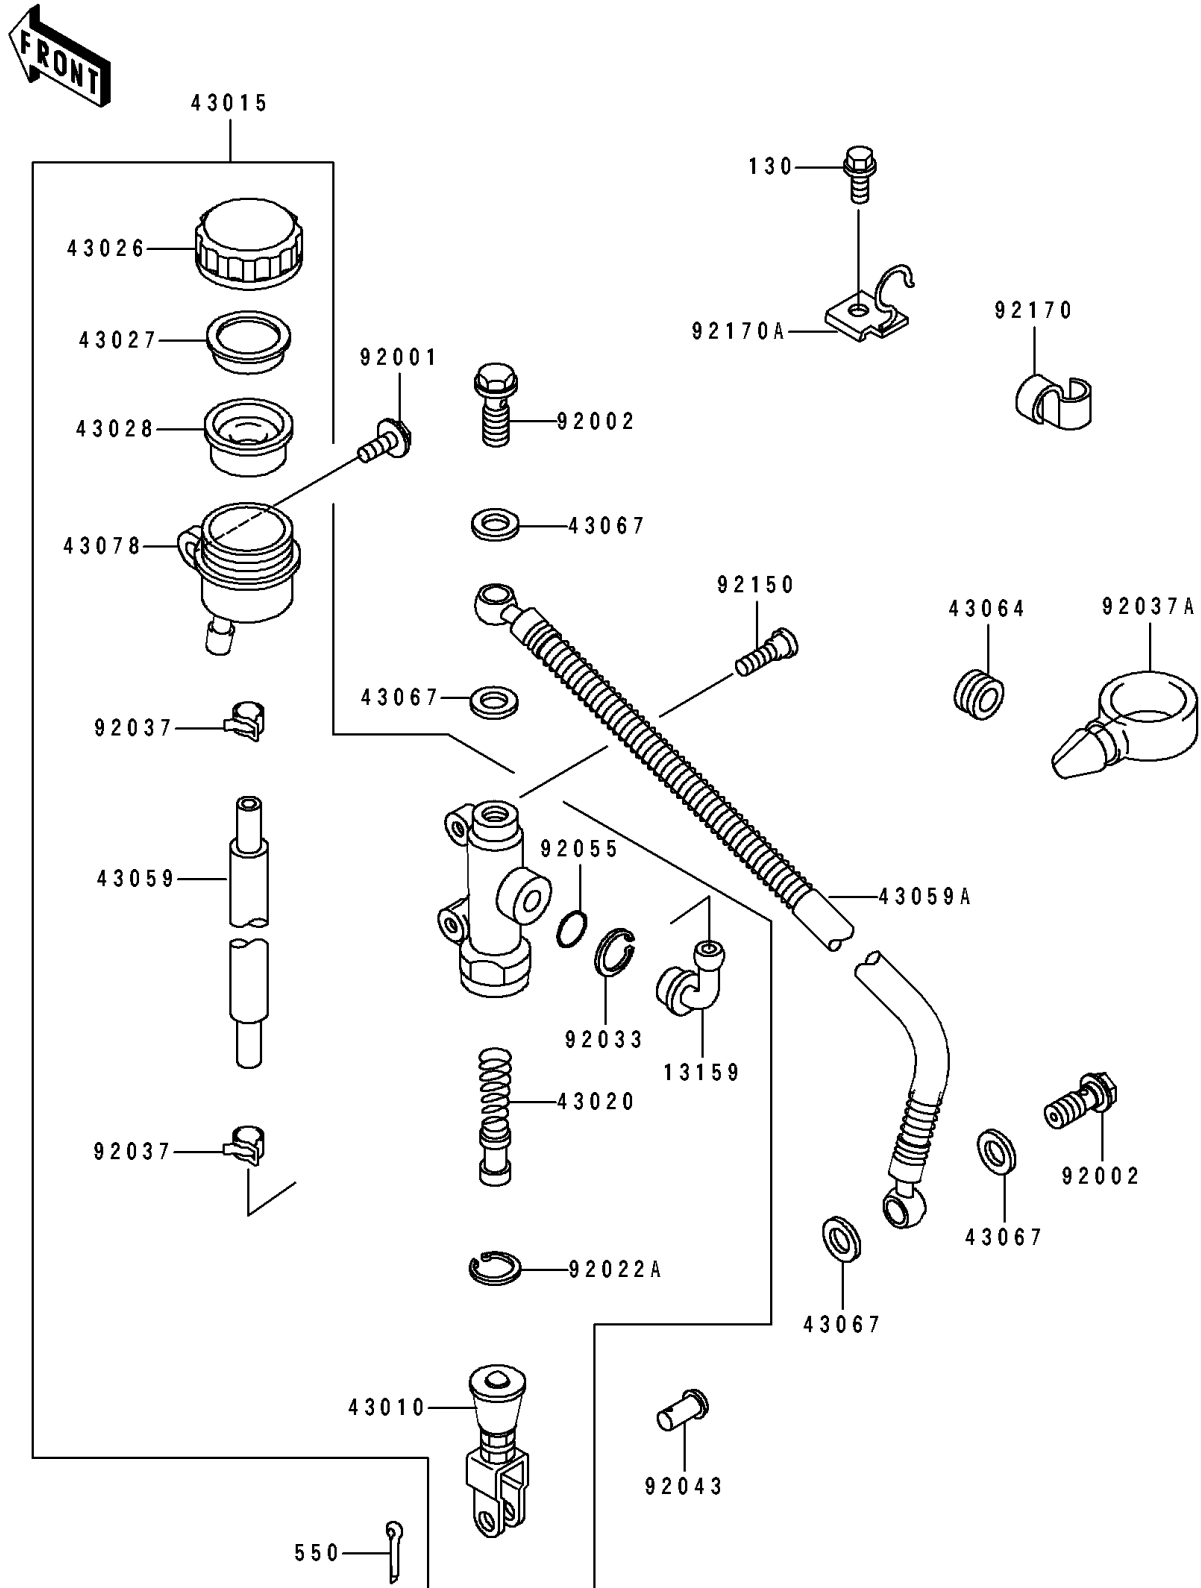

1991 Ninja® ZX™-7 PARTS DIAGRAM

Rear Master Cylinder

F2293

1991 Ninja® ZX™ -7 PARTS LIST

Rear Master Cylinder

ITEM NAME	PART NUMBER	QUANTITY
-----------	-------------	----------