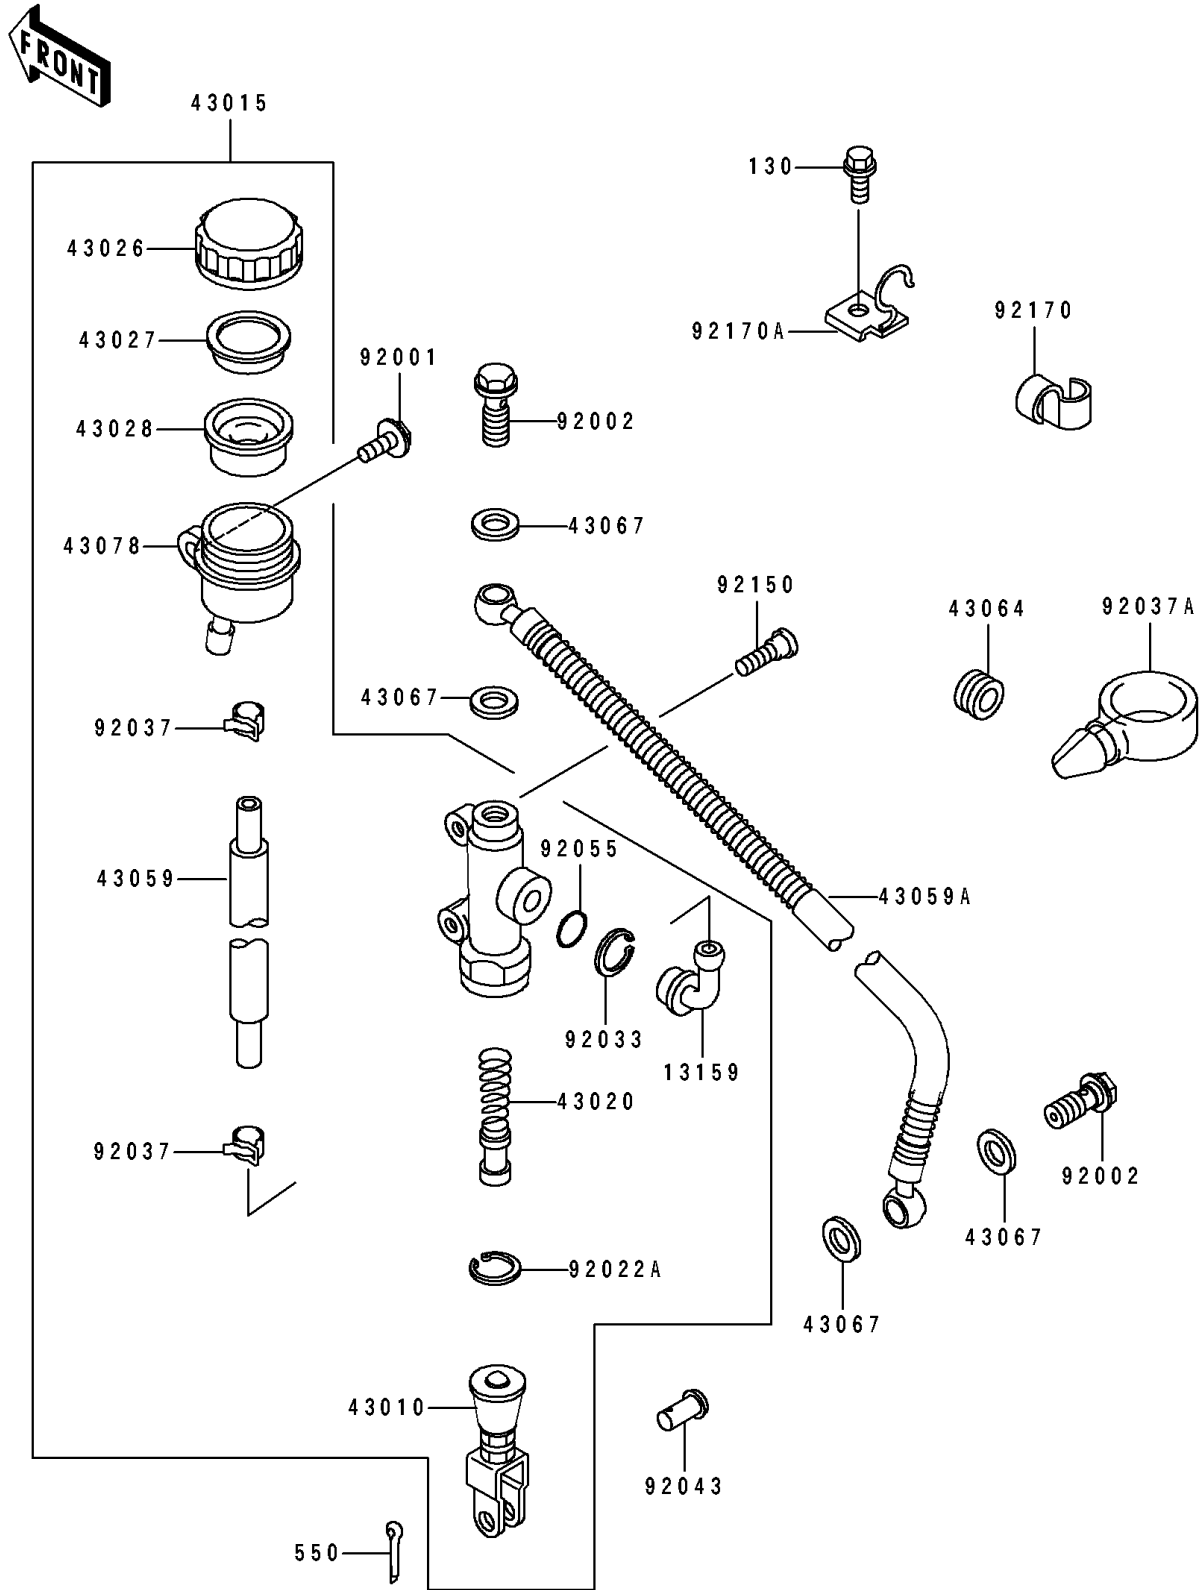

1991 Ninja® ZX™-7 PARTS DIAGRAM

Rear Master Cylinder

F2293

1991 Ninja® ZX™ -7 PARTS LIST

Rear Master Cylinder

ITEM NAME	PART NUMBER	QUANTITY
CONNECTOR,RR MASTER CYLINDER (Ref # 13159)	13159-1052	1
ROD-ASSY-BRAKE (Ref # 43010)	43010-1062	1
CYLINDER-ASSY-MASTER,RR (Ref # 43015)	43015-1456	1
PISTON-COMP-BRAKE (Ref # 43020)	43020-1094	1
CAP-BRAKE (Ref # 43026)	43026-1051	1
PLATE-DIAPHRAGM (Ref # 43027)	43027-1051	1
DIAPHRAGM,MASTER CYLINDER (Ref # 43028)	43028-1057	1
HOSE-BRAKE,RR MASTER CYLINDER (Ref # 43059)	43059-1313	1
HOSE-BRAKE,RR (Ref # 43059A)	43059-1680	1
GROMMET,HOSE CLAMP (Ref # 43064)	43064-006	1
WASHER,10.5X15X1.5 (Ref # 43067)	43067-001	4
RESERVOIR,RR MASTER CYLINDER (Ref # 43078)	43078-1058	1
BOLT,6X20 (Ref # 92001)	92001-1460	1
BOLT,OIL,L=23 (Ref # 92002)	92002-1888	2
WASHER,CIRCRIP (Ref # 92022)	92022-1601	1
RING-SNAP,20.5MM (Ref # 92033)	92033-1186	1
CLAMP,BRAKE HOSE (Ref # 92037)	92037-1547	2
CLAMP,HOSE (Ref # 92037A)	92037-1827	1
PIN,8MM (Ref # 92043)	92043-1303	1
RING-O,MASTER CYLINDER (Ref # 92055)	92055-1251	1
BOLT,8MM (Ref # 92150)	92150-1151	2
CLAMP,HOSE (Ref # 92170)	92170-1097	1
CLAMP,HOSE (Ref # 92170A)	92170-1098	1
BOLT-FLANGED,6X10 (Ref # 130)	130H0610	1
PIN-COTTER,2.0X15 (Ref # 550)	550D2015	1