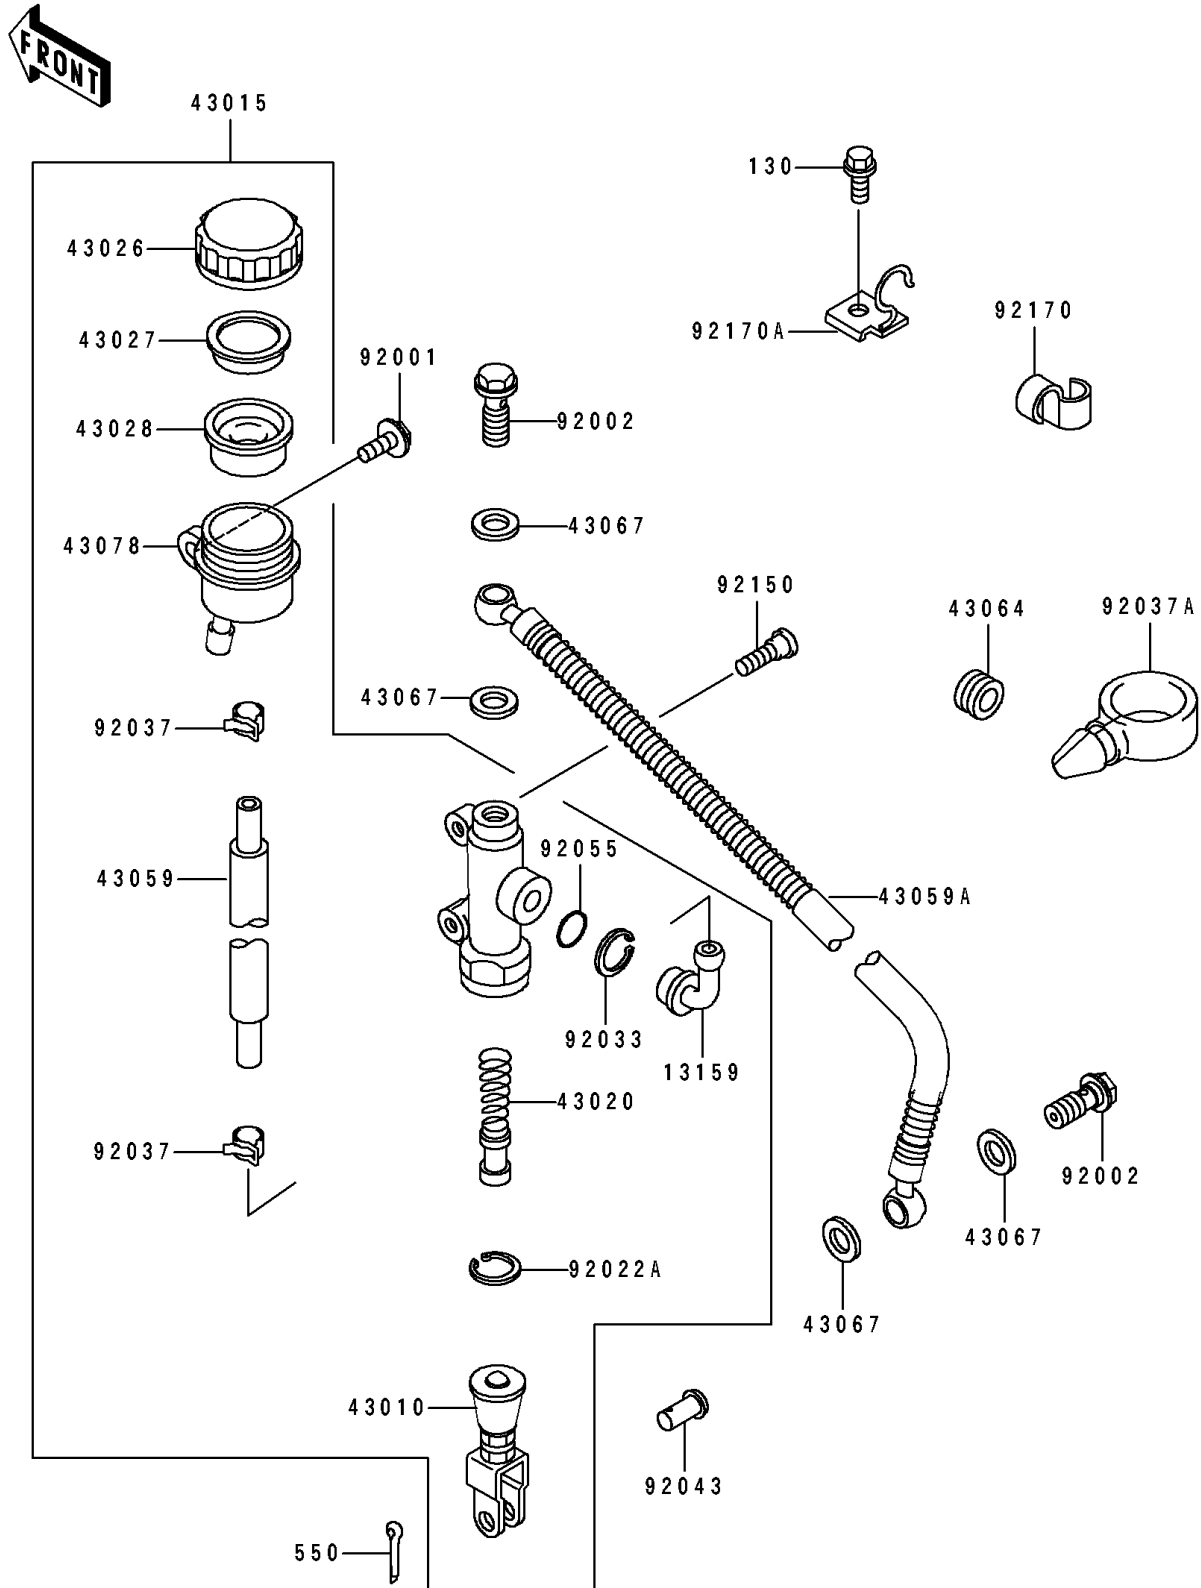

1992 Ninja® ZX™ -7 PARTS DIAGRAM

Rear Master Cylinder

F2293

1992 Ninja® ZX™-7 PARTS LIST

Rear Master Cylinder

ITEM NAME	PART NUMBER	QUANTITY
CONNECTOR,RR MASTER CYLINDER (Ref # 13159)	13159-1052	1
ROD-ASSY-BRAKE (Ref # 43010)	43010-1062	1
CYLINDER-ASSY-MASTER,RR (Ref # 43015)	43015-1456	1
PISTON-COMP-BRAKE (Ref # 43020)	43020-1094	1
CAP-BRAKE (Ref # 43026)	43026-1051	1
PLATE-DIAPHRAGM (Ref # 43027)	43027-1051	1
DIAPHRAGM,MASTER CYLINDER (Ref # 43028)	43028-1057	1
HOSE-BRAKE,RR MASTER CYLINDER (Ref # 43059)	43059-1313	1
HOSE-BRAKE,RR (Ref # 43059A)	43059-1680	1
GROMMET,HOSE CLAMP (Ref # 43064)	43064-006	1
WASHER,10.5X15X1.5 (Ref # 43067)	43067-001	4
RESERVOIR,RR MASTER CYLINDER (Ref # 43078)	43078-1058	1
BOLT,6X20 (Ref # 92001)	92001-1460	1
BOLT,OIL,L=23 (Ref # 92002)	92002-1888	2
WASHER,CIRCRIP (Ref # 92022)	92022-1601	1
RING-SNAP,20.5MM (Ref # 92033)	92033-1186	1
CLAMP,BRAKE HOSE (Ref # 92037)	92037-1547	2
CLAMP,HOSE (Ref # 92037A)	92037-1827	1
PIN,8MM (Ref # 92043)	92043-1303	1
RING-O,MASTER CYLINDER (Ref # 92055)	92055-1251	1
BOLT,8MM (Ref # 92150)	92150-1151	2
CLAMP,HOSE (Ref # 92170)	92170-1097	1
CLAMP,HOSE (Ref # 92170A)	92170-1098	1
BOLT-FLANGED,6X10 (Ref # 130)	130H0610	1
PIN-COTTER,2.0X15 (Ref # 550)	550D2015	1