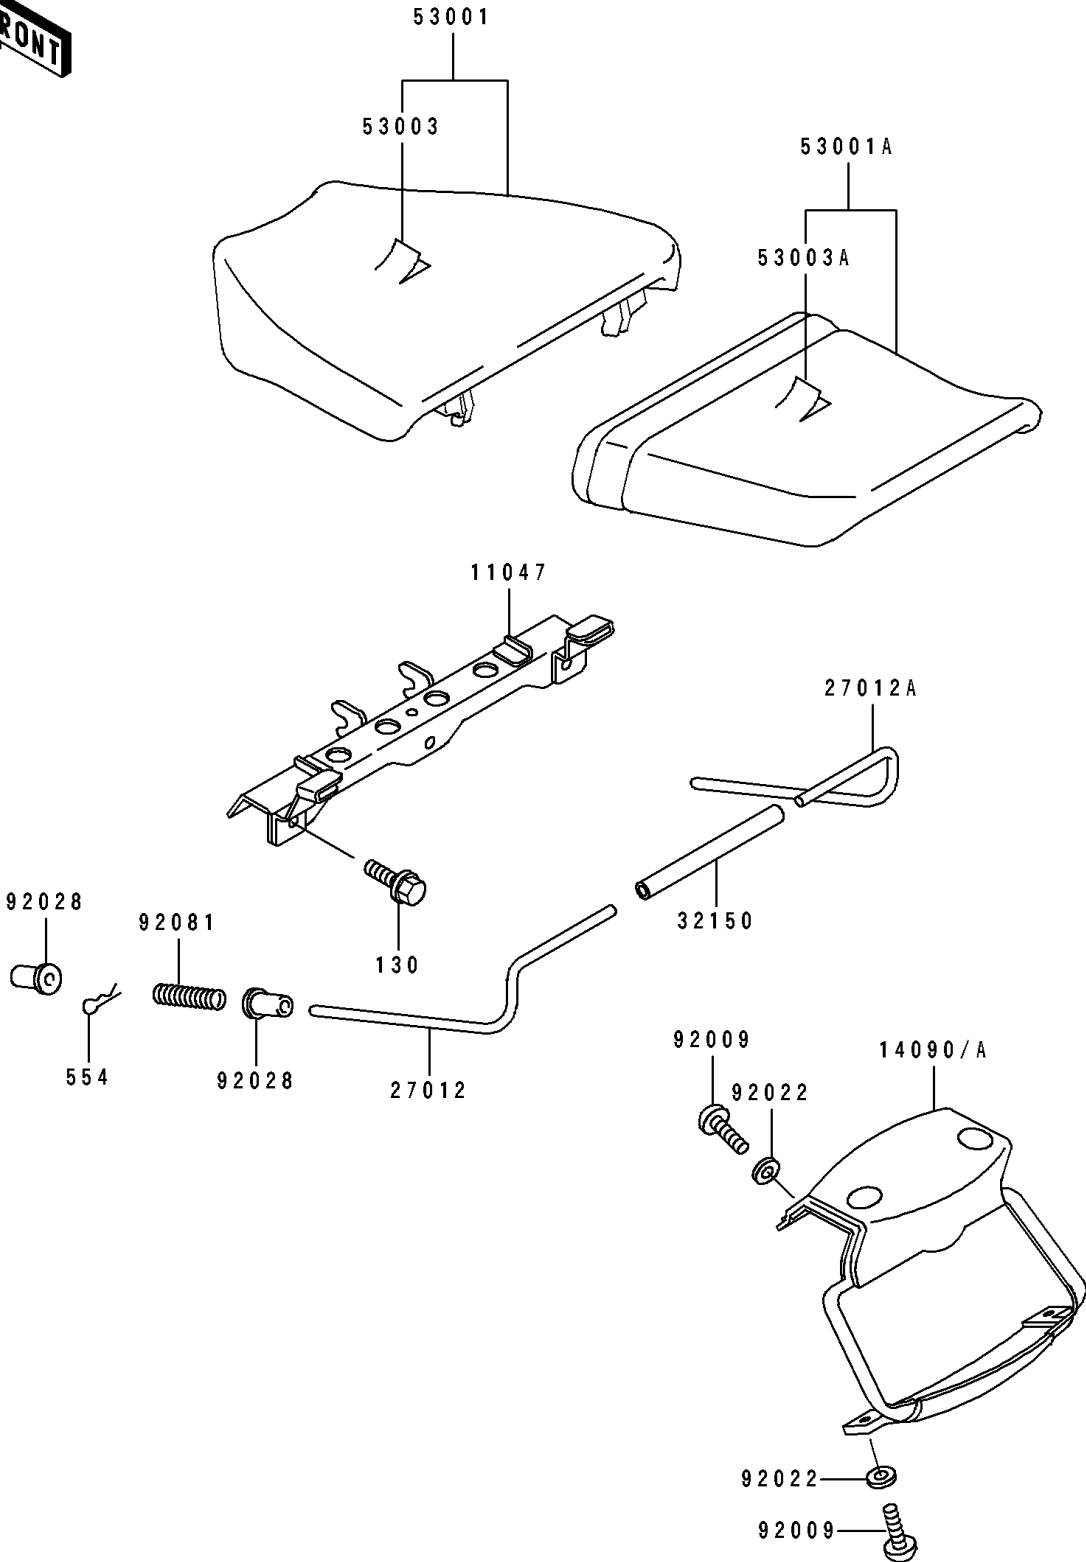

# 1991 Ninja® ZX™-7 PARTS DIAGRAM

Seat

F2510

## 1991 Ninja® ZX™ -7 PARTS LIST

### Seat

ITEM NAME	PART NUMBER	QUANTITY
BRACKET,REAR SEAT,FR (Ref # 11047)	11047-1262	1
COVER,TAIL,BLUE/WHITE (Ref # 14090A)	14090-1055-SA	1
HOOK,FRONT SEAT,LH (Ref # 27012)	27012-1434	1
HOOK,FRONT SEAT,RH (Ref # 27012A)	27012-1435	1
PIPE,SEAT LOCK HOOK (Ref # 32150)	32150-1415	1
SEAT-ASSY,FR,BLACK (Ref # 53001)	53001-1627-MA	1
SEAT-ASSY,RR,BLACK (Ref # 53001A)	53001-1657-MA	1
LEATHER,FRONT SEAT,BLACK (Ref # 53003)	53003-1244-MA	1
LEATHER,REAR SEAT,BLACK (Ref # 53003A)	53003-1245-MA	1
SCREW,5X20 (Ref # 92009)	92009-1656	4
WASHER,NYLON,5.3X11.5X1.5 (Ref # 92022)	92022-1521	4
BUSHING (Ref # 92028)	92028-1637	4
SPRING (Ref # 92081)	92081-1486	2
BOLT-FLANGED,6X12 (Ref # 130)	130H0612	2
PIN-SNAP (Ref # 554)	554A0600	2