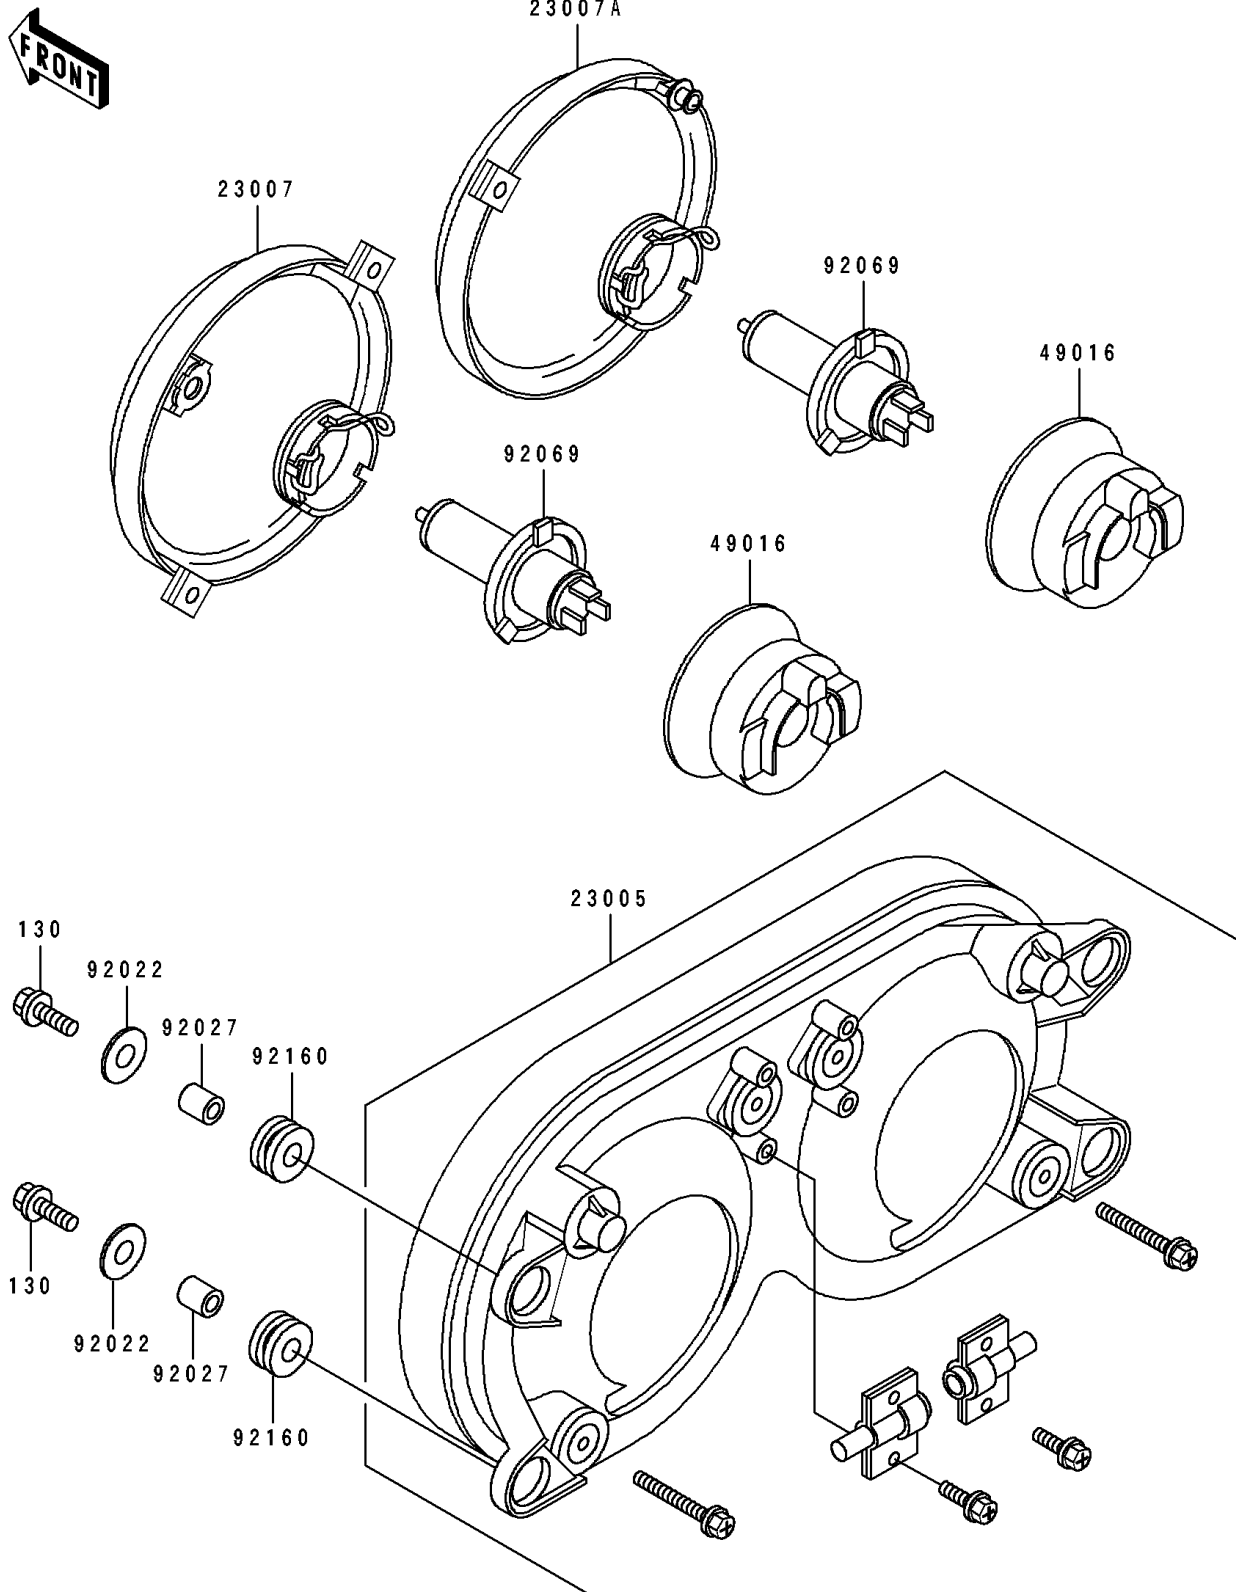

1991 Ninja® ZX™-7 PARTS DIAGRAM

Head Lamp

F 2710

1991 Ninja® ZX™ -7 PARTS LIST

Head Lamp

ITEM NAME	PART NUMBER	QUANTITY
BODY-COMP-HEAD LAMP (Ref # 23005)	23005-1120	1
LENS-COMP,HEAD LAMP,LH (Ref # 23007)	23007-1203	1
LENS-COMP,HEAD LAMP,RH (Ref # 23007A)	23007-1204	1
COVER-SEAL,HEAD LAMP (Ref # 49016)	49016-1143	2
WASHER,6.5X20X1.6,BLACK (Ref # 92022)	92022-1346	4
COLLAR,6.8X10X12 (Ref # 92027)	92027-162	4
BULB,12V 60/55W,H4 (Ref # 92069)	92069-1002	2
DAMPER (Ref # 92160)	92160-1162	4
BOLT-FLANGED (Ref # 130)	130C0625	4