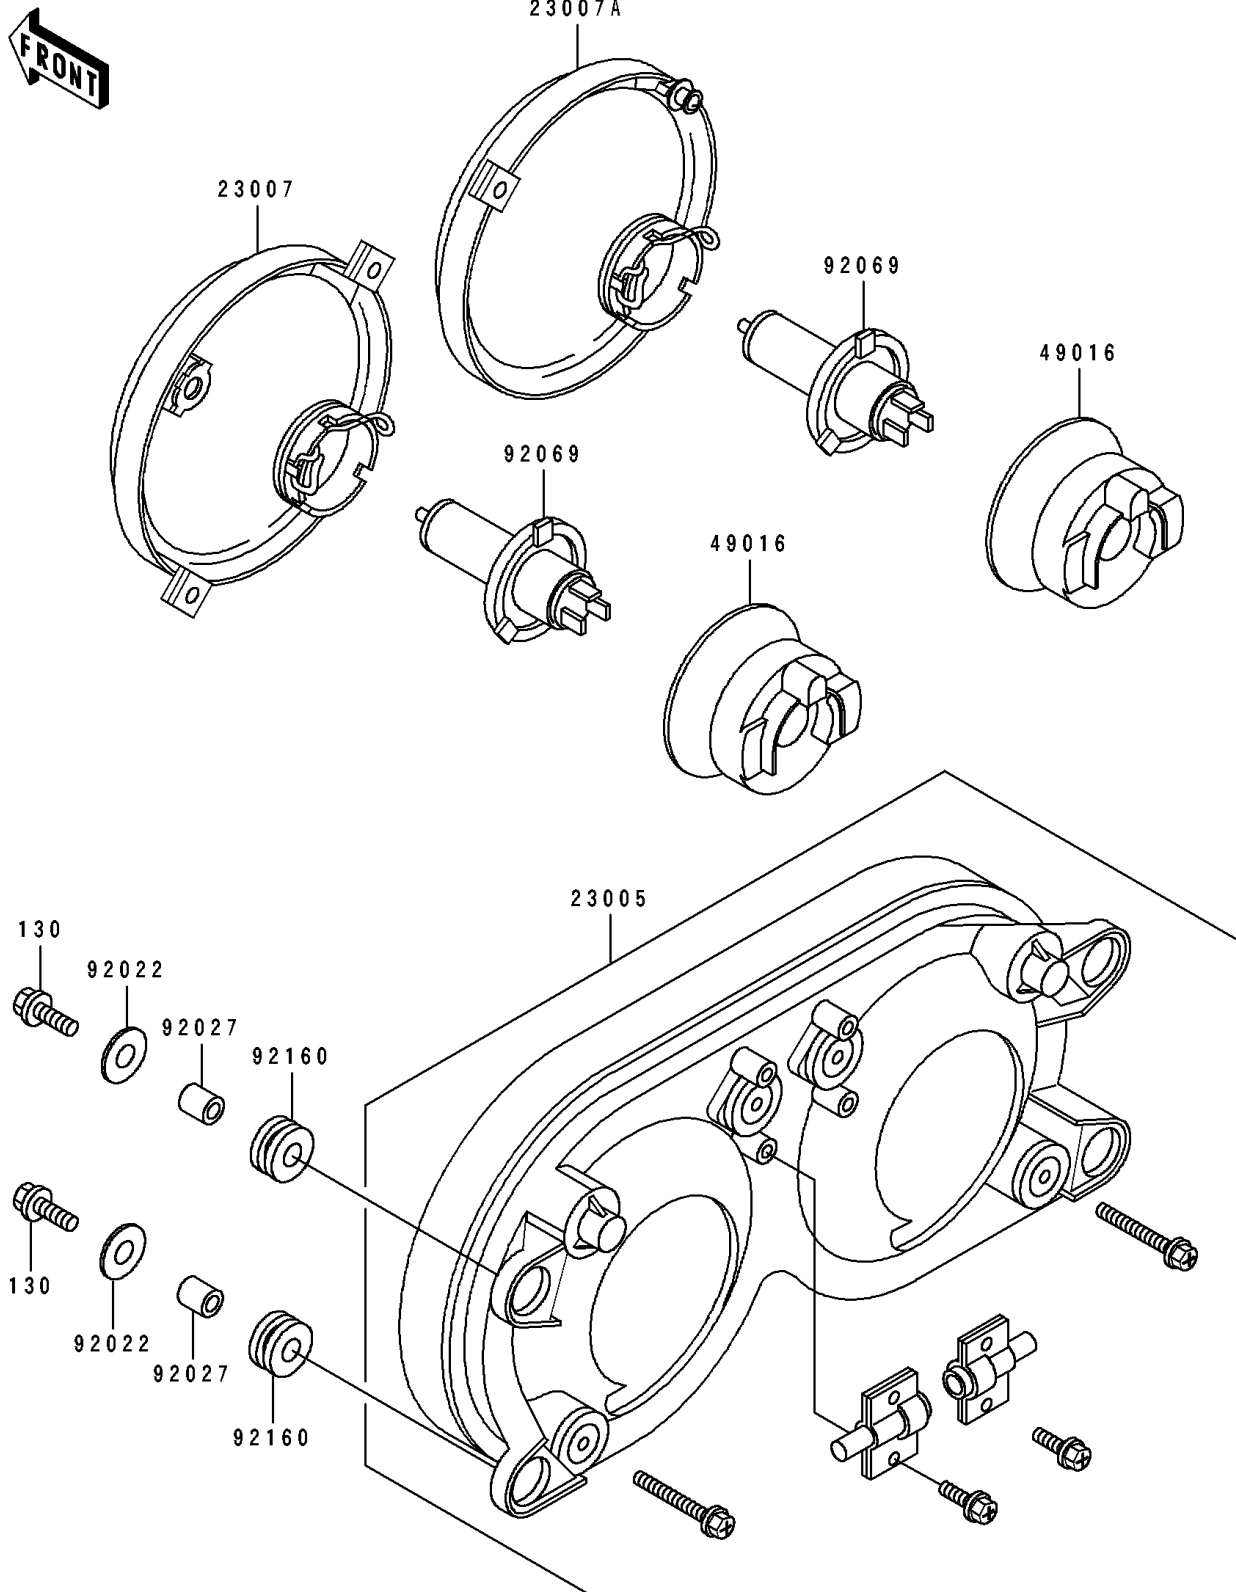

1992 Ninja® ZX™ -7 PARTS DIAGRAM

Head Lamp

F 2710

1992 Ninja® ZX™ -7 PARTS LIST

Head Lamp

ITEM NAME	PART NUMBER	QUANTITY
BODY-COMP-HEAD LAMP (Ref # 23005)	23005-1120	1
LENS-COMP,HEAD LAMP,LH (Ref # 23007)	23007-1203	1
LENS-COMP,HEAD LAMP,RH (Ref # 23007A)	23007-1204	1
COVER-SEAL,HEAD LAMP (Ref # 49016)	49016-1143	2
WASHER,6.5X20X1.6,BLACK (Ref # 92022)	92022-1346	4
COLLAR,6.8X10X12 (Ref # 92027)	92027-162	4
BULB,12V 60/55W,H4 (Ref # 92069)	92069-1002	2
DAMPER (Ref # 92160)	92160-1162	4
BOLT-FLANGED (Ref # 130)	130C0625	4