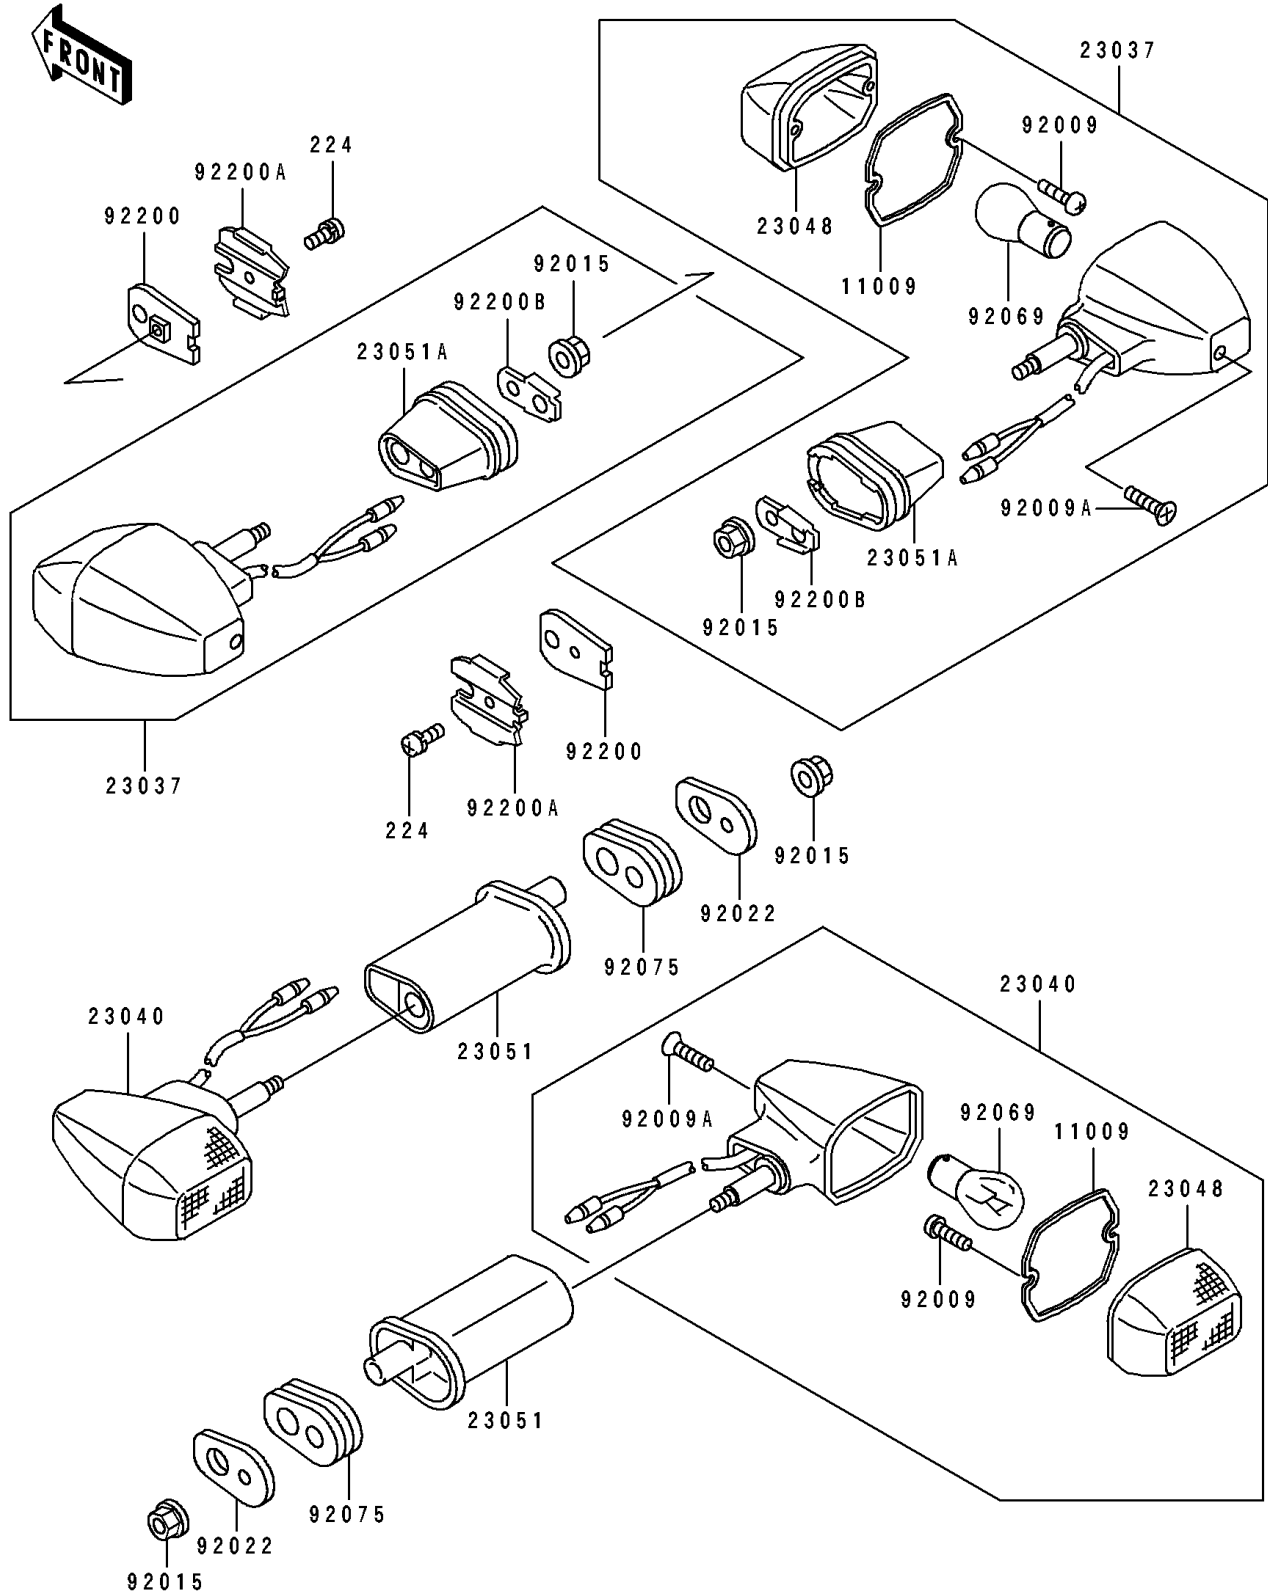

1991 Ninja® ZX™-7 PARTS DIAGRAM

Turn Signal

F2730

1991 Ninja® ZX™-7 PARTS LIST

Turn Signal

ITEM NAME	PART NUMBER	QUANTITY
GASKET,SIGNAL LAMP (Ref # 11009)	11009-1402	4
LAMP-ASSY-SIGNAL,FR (Ref # 23037)	23037-1257	2
LAMP-SIGNAL,RR (Ref # 23040)	23040-1195	2
LENS-SIGNAL LAMP (Ref # 23048)	23048-1054	4
BRACKET-SIGNAL LAMP (Ref # 23051)	23051-1164	2
BRACKET-SIGNAL LAMP,FR (Ref # 23051A)	23051-1207	2
SCREW,TAPPING,3X16 (Ref # 92009)	92009-1115	8
SCREW,TAPPING,4X20 (Ref # 92009A)	92009-1304	4
NUT,FLANGED,6MM (Ref # 92015)	92015-1367	4
WASHER,SIGNAL LAMP (Ref # 92022)	92022-1672	2
BULB,12V 32CP(23W) (Ref # 92069)	92069-055	4
DAMPER,SIGNAL LAMP (Ref # 92075)	92075-1698	2
WASHER,SIGNAL LAMP (Ref # 92200)	92200-1015	2
WASHER,SIGNAL LAMP (Ref # 92200A)	92200-1016	2
WASHER (Ref # 92200B)	92200-1021	2
SCREW-PAN-WP-CROS,4X8 (Ref # 224)	224C0408	2