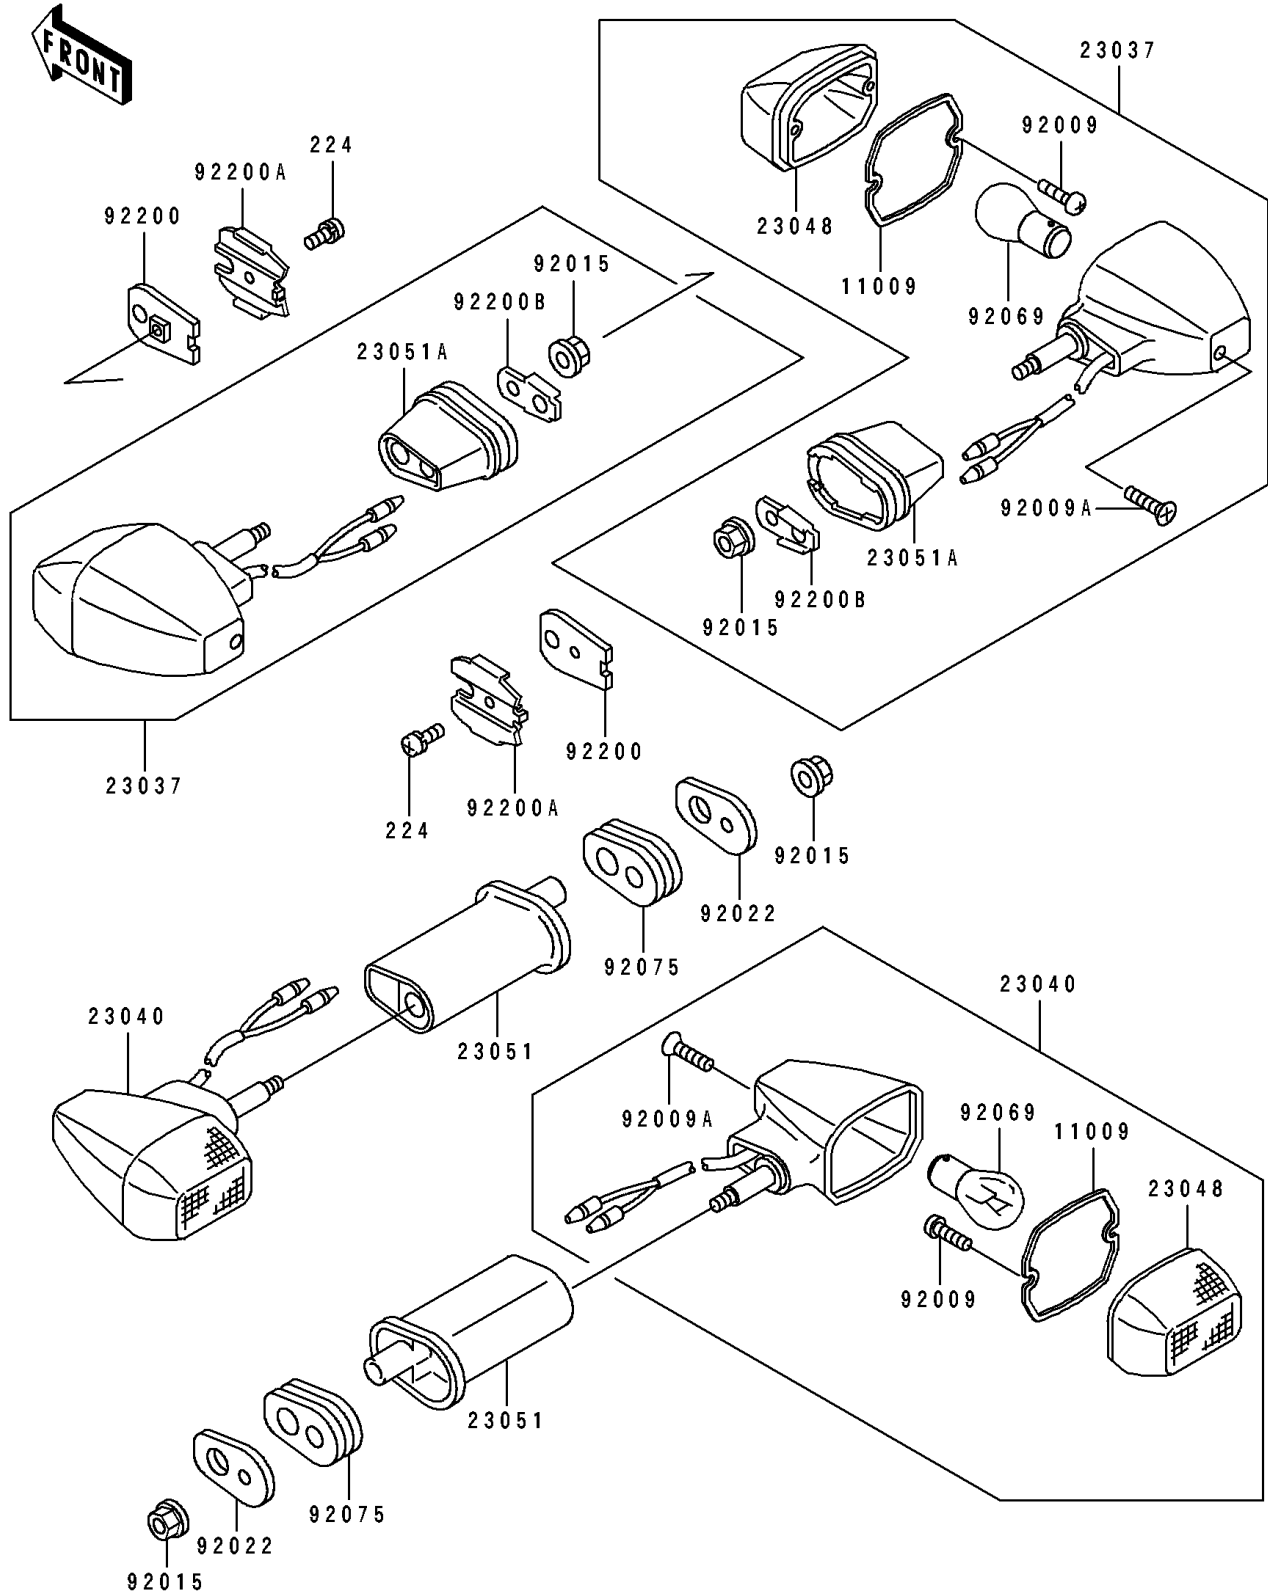

# 1992 Ninja® ZX™-7 PARTS DIAGRAM

Turn Signal

F2730

# 1992 Ninja® ZX™ -7 PARTS LIST

## Turn Signal

ITEM NAME	PART NUMBER	QUANTITY
GASKET,SIGNAL LAMP (Ref # 11009)	11009-1402	4
LAMP-ASSY-SIGNAL,FR (Ref # 23037)	23037-1257	2
LAMP-SIGNAL,RR (Ref # 23040)	23040-1195	2
LENS-SIGNAL LAMP (Ref # 23048)	23048-1054	4
BRACKET-SIGNAL LAMP (Ref # 23051)	23051-1164	2
BRACKET-SIGNAL LAMP,FR (Ref # 23051A)	23051-1207	2
SCREW,TAPPING,3X16 (Ref # 92009)	92009-1115	8
SCREW,TAPPING,4X20 (Ref # 92009A)	92009-1304	4
NUT,FLANGED,6MM (Ref # 92015)	92015-1367	4
WASHER,SIGNAL LAMP (Ref # 92022)	92022-1672	2
BULB,12V 32CP(23W) (Ref # 92069)	92069-055	4
DAMPER,SIGNAL LAMP (Ref # 92075)	92075-1698	2
WASHER,SIGNAL LAMP (Ref # 92200)	92200-1015	2
WASHER,SIGNAL LAMP (Ref # 92200A)	92200-1016	2
WASHER (Ref # 92200B)	92200-1021	2
SCREW-PAN-WP-CROS,4X8 (Ref # 224)	224C0408	2