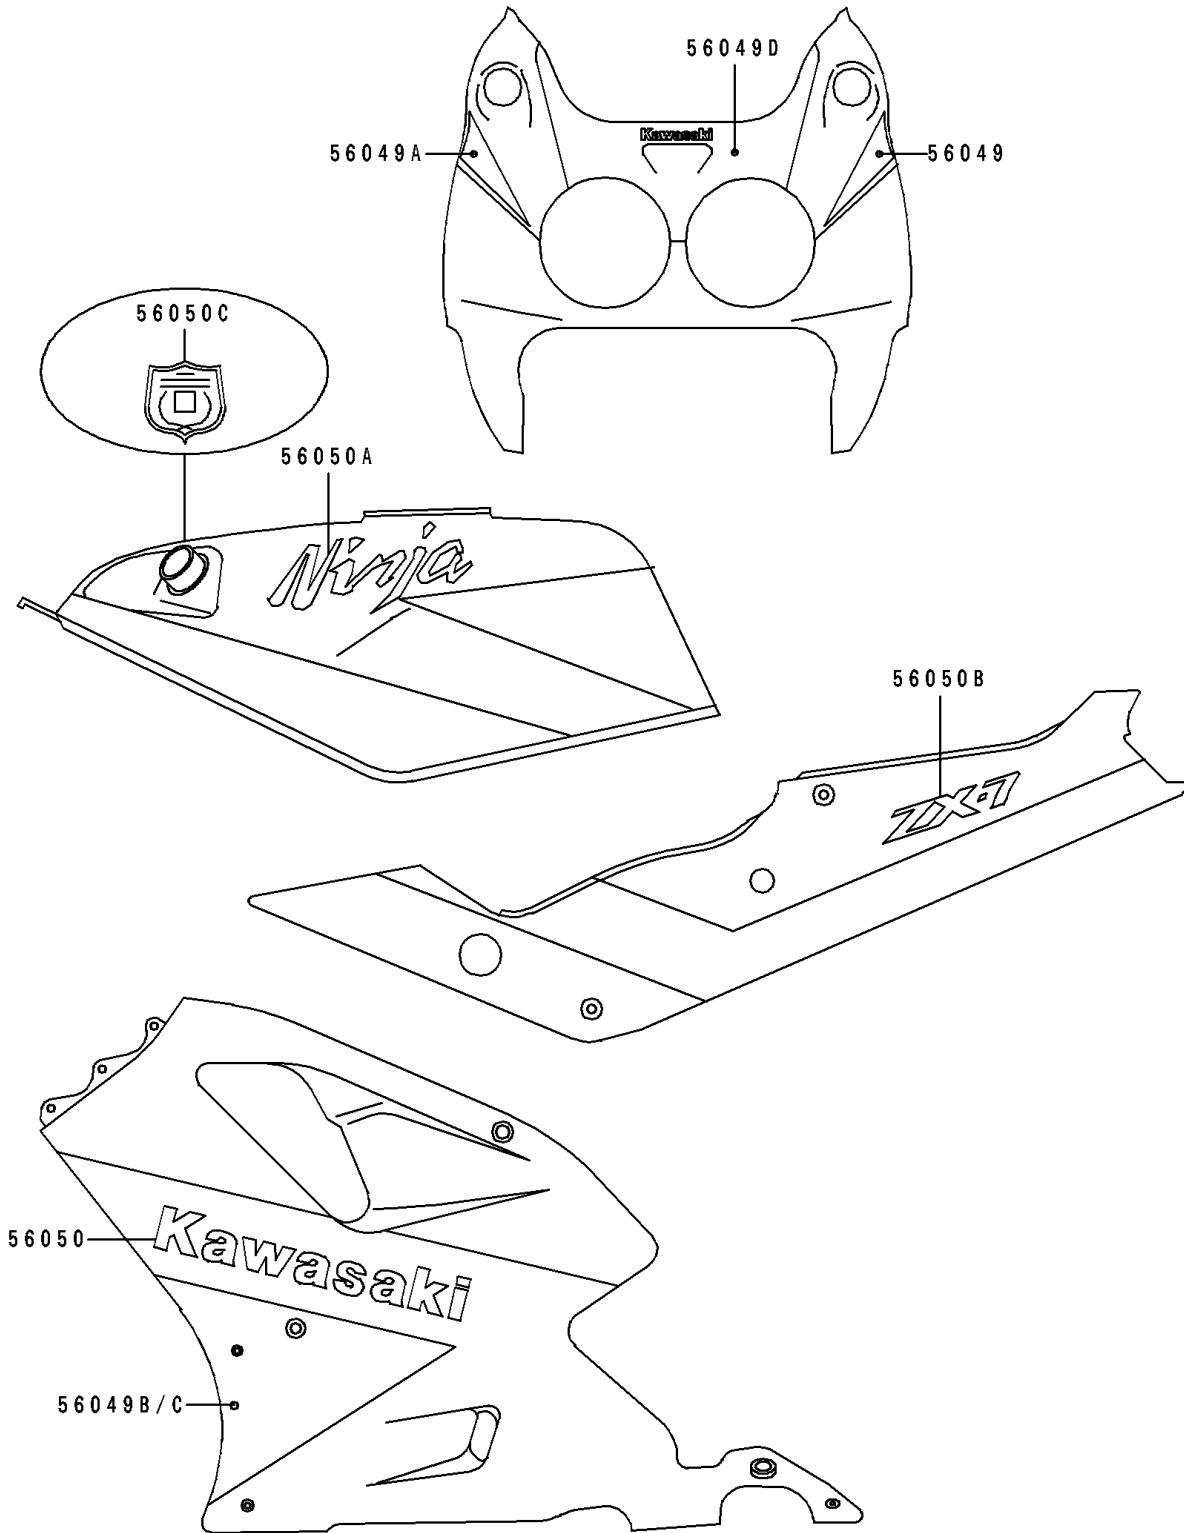

1992 Ninja® ZX™-7 PARTS DIAGRAM

Decal(Green/White/Blue)

F2861

1992 Ninja® ZX™ -7 PARTS LIST

Decal(Green/White/Blue)

ITEM NAME	PART NUMBER	QUANTITY
PATTERN,UPP COWLING,LH (Ref # 56049)	56049-1904	1
PATTERN,UPP COWLING,RH (Ref # 56049A)	56049-1905	1
PATTERN,LWR COWLING,LH (Ref # 56049B)	56049-1906	1
PATTERN,LWR COWLING,RH (Ref # 56049C)	56049-1907	1
PATTERN,UPP COWLING,UPP (Ref # 56049D)	56049-1965	1
MARK,KAWASAKI (Ref # 56050)	56050-1630	2
MARK,FUEL TANK,NINJA (Ref # 56050A)	56050-1631	2
MARK,ZX-7 (Ref # 56050B)	56050-1632	2