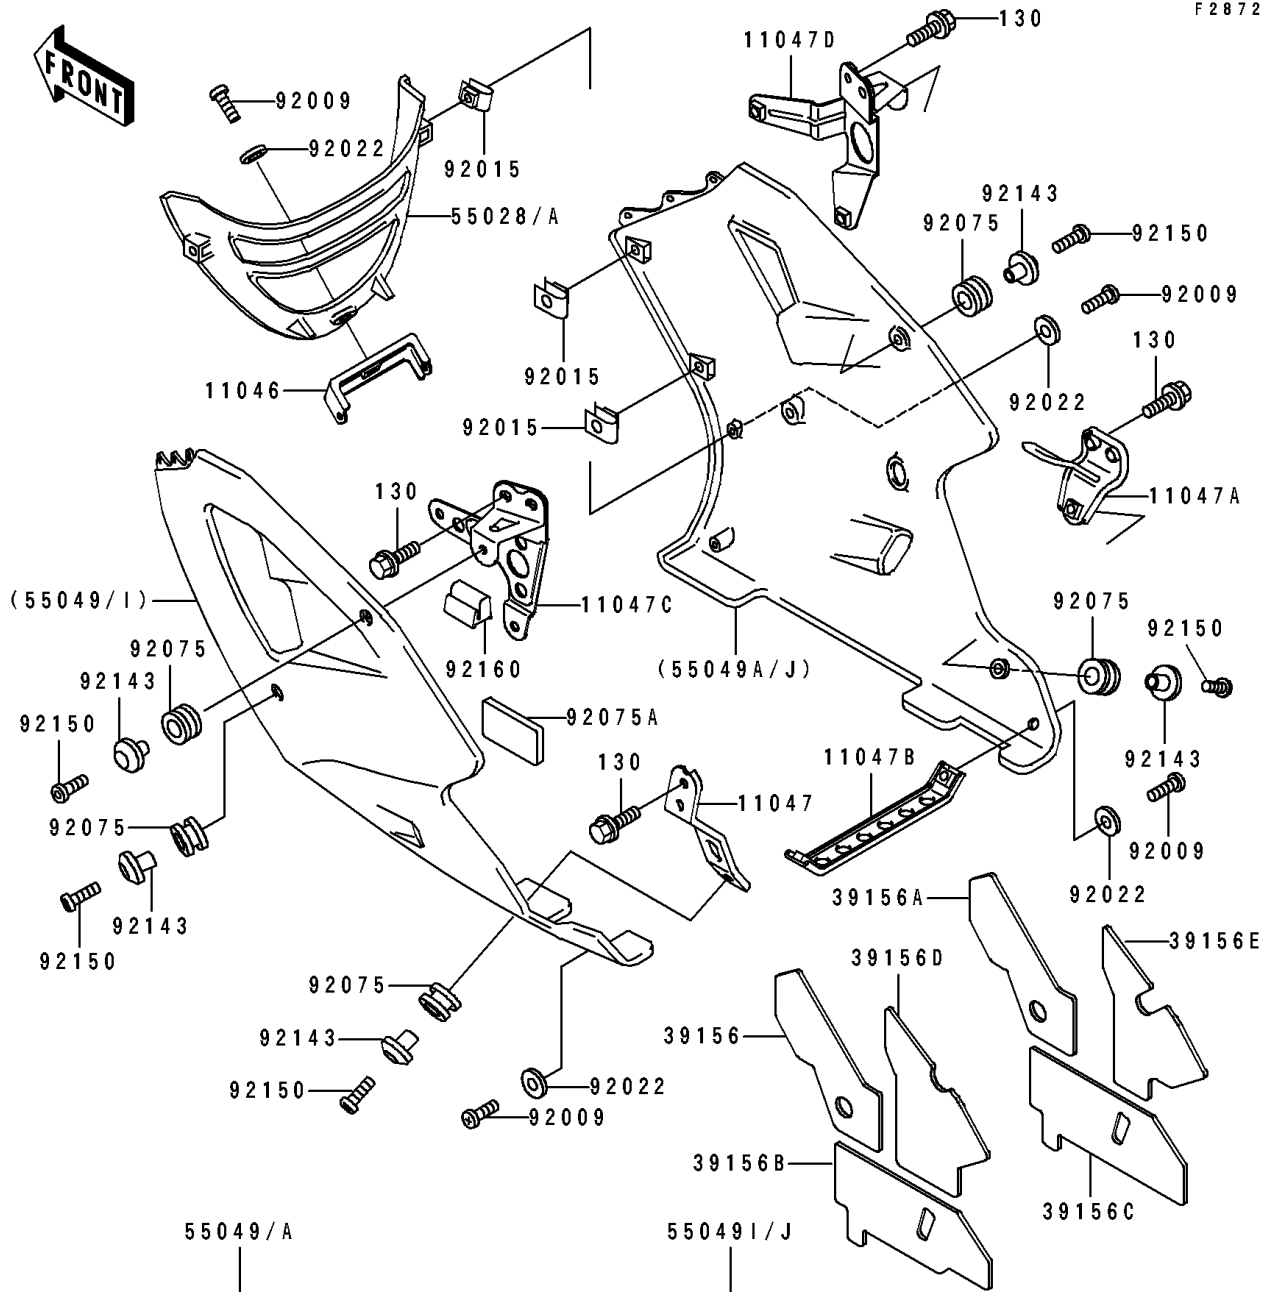

1992 Ninja® ZX™ -7 PARTS DIAGRAM

Cowling Lower

F2872

1992 Ninja® ZX™-7 PARTS LIST

Cowling Lowers

ITEM NAME	PART NUMBER	QUANTITY
BRACKET,LOWER COWLING,FR (Ref # 11046)	11046-1683	1
BRACKET,LWR COWLING,LH,LWR (Ref # 11047)	11047-1254	1
BRACKET,LWR COWLING,RH,LWR (Ref # 11047A)	11047-1255	1
BRACKET,LWR COWLING,RR (Ref # 11047B)	11047-1258	1
BRACKET,LWR COWLING,LH (Ref # 11047C)	11047-1519	1
BRACKET,LWR COWLING,RH (Ref # 11047D)	11047-1520	1
PAD,LWR COWLING,FR,LH (Ref # 39156)	39156-1256	1
PAD,LWR COWLING,FR,RH (Ref # 39156A)	39156-1257	1
PAD,LWR COWLING,LWR,LH (Ref # 39156B)	39156-1258	1
PAD,LWR COWLING,LWR,RH (Ref # 39156C)	39156-1259	1
PAD,LWR COWLING,RR,LH (Ref # 39156D)	39156-1260	1
PAD,LWR COWLING,RR,RH (Ref # 39156E)	39156-1261	1
COWLING,FR,C.W.RED (Ref # 55028)	55028-1266-H3	1
COWLING,FR,P.A.WHITE (Ref # 55028A)	55028-1266-R1	1
COWLING.,LWR,LH,GREEN/WHITE (Ref # 55049)	55049-5019-CK	1
COWLING.,LWR,RH,GREEN/WHITE (Ref # 55049A)	55049-5020-CK	1
COWLING.,LWR,LH,C.W.RED (Ref # 55049I)	55049-5059-H3	1
COWLING.,LWR,RH,C.W.RED (Ref # 55049J)	55049-5060-H3	1
SCREW,5X16 (Ref # 92009)	92009-1654	7
NUT,5MM (Ref # 92015)	92015-1798	6
WASHER,NYLON,5.3X11.5X1.5 (Ref # 92022)	92022-1521	7
DAMPER (Ref # 92075)	92075-1634	6
DAMPER (Ref # 92075A)	92075-1830	1
COLLAR,BLACK (Ref # 92143)	92143-1226	6
BOLT,SOCKET,6X18 (Ref # 92150)	92150-1553	6
DAMPER,FUEL TANK (Ref # 92160)	92160-1197	1
BOLT-FLANGED,6X16,BLACK (Ref # 130)	130J0616	8