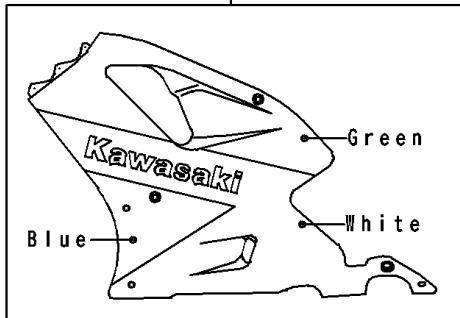

1992 Ninja® ZX™ -7 PARTS DIAGRAM

Cowling Lower

F2872

1992 Ninja® ZX™-7 PARTS LIST

Cowling Lowers

ITEM NAME	PART NUMBER	QUANTITY
BRACKET,LOWER COWLING,FR (Ref # 11046)	11046-1683	1
BRACKET,LWR COWLING,LH,LWR (Ref # 11047)	11047-1254	1
BRACKET,LWR COWLING,RH,LWR (Ref # 11047A)	11047-1255	1
BRACKET,LWR COWLING,RR (Ref # 11047B)	11047-1258	1
BRACKET,LWR COWLING,LH (Ref # 11047C)	11047-1519	1
BRACKET,LWR COWLING,RH (Ref # 11047D)	11047-1520	1
PAD,LWR COWLING,FR,LH (Ref # 39156)	39156-1256	1
PAD,LWR COWLING,FR,RH (Ref # 39156A)	39156-1257	1
PAD,LWR COWLING,LWR,LH (Ref # 39156B)	39156-1258	1
PAD,LWR COWLING,LWR,RH (Ref # 39156C)	39156-1259	1
PAD,LWR COWLING,RR,LH (Ref # 39156D)	39156-1260	1
PAD,LWR COWLING,RR,RH (Ref # 39156E)	39156-1261	1
COWLING,FR,C.W.RED (Ref # 55028)	55028-1266-H3	1
COWLING,FR,P.A.WHITE (Ref # 55028A)	55028-1266-R1	1
COWLING.,LWR,LH,GREEN/WHITE (Ref # 55049)	55049-5019-CK	1
COWLING.,LWR,RH,GREEN/WHITE (Ref # 55049A)	55049-5020-CK	1
COWLING.,LWR,LH,C.W.RED (Ref # 55049I)	55049-5059-H3	1
COWLING.,LWR,RH,C.W.RED (Ref # 55049J)	55049-5060-H3	1
SCREW,5X16 (Ref # 92009)	92009-1654	7
NUT,5MM (Ref # 92015)	92015-1798	6
WASHER,NYLON,5.3X11.5X1.5 (Ref # 92022)	92022-1521	7
DAMPER (Ref # 92075)	92075-1634	6
DAMPER (Ref # 92075A)	92075-1830	1
COLLAR,BLACK (Ref # 92143)	92143-1226	6
BOLT,SOCKET,6X18 (Ref # 92150)	92150-1553	6
DAMPER,FUEL TANK (Ref # 92160)	92160-1197	1
BOLT-FLANGED,6X16,BLACK (Ref # 130)	130J0616	8