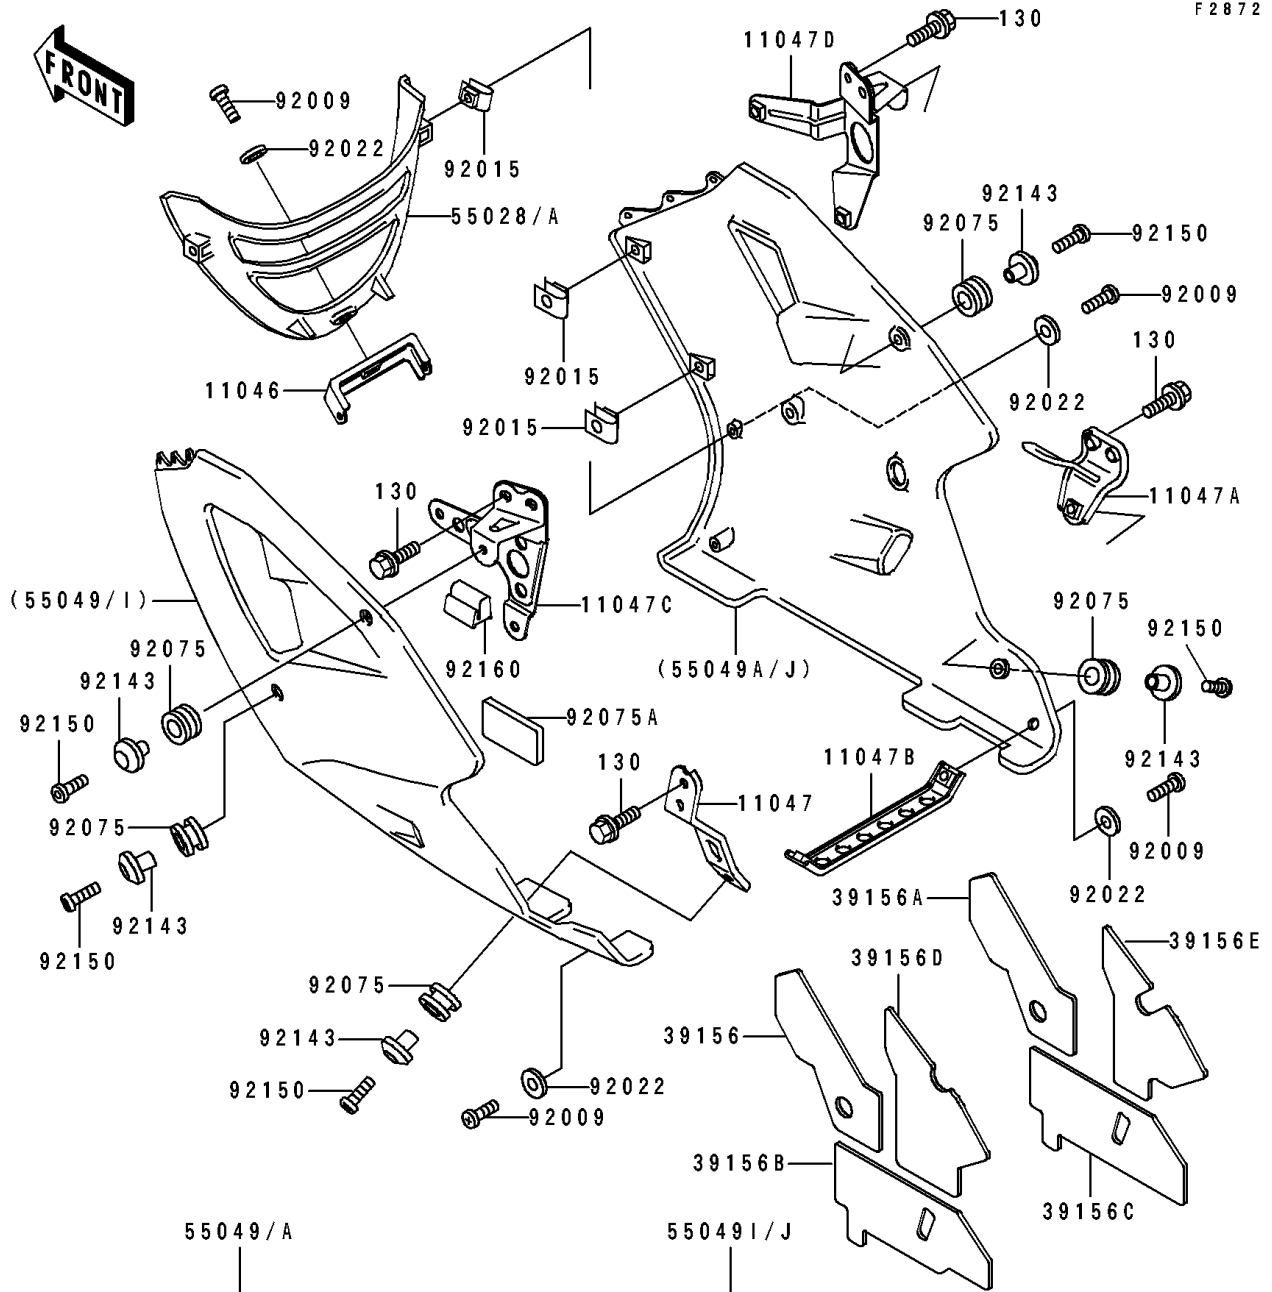

# 1992 Ninja® ZX™ -7 PARTS DIAGRAM

## Cowling Lower

F2872

# 1992 Ninja® ZX™ -7 PARTS LIST

## Cowling Lowers

ITEM NAME	PART NUMBER	QUANTITY
BRACKET,LOWER COWLING,FR (Ref # 11046)	11046-1683	1
BRACKET,LWR COWLING,LH,LWR (Ref # 11047)	11047-1254	1
BRACKET,LWR COWLING,RH,LWR (Ref # 11047A)	11047-1255	1
BRACKET,LWR COWLING,RR (Ref # 11047B)	11047-1258	1
BRACKET,LWR COWLING,LH (Ref # 11047C)	11047-1519	1
BRACKET,LWR COWLING,RH (Ref # 11047D)	11047-1520	1
PAD,LWR COWLING,FR,LH (Ref # 39156)	39156-1256	1
PAD,LWR COWLING,FR,RH (Ref # 39156A)	39156-1257	1
PAD,LWR COWLING,LWR,LH (Ref # 39156B)	39156-1258	1
PAD,LWR COWLING,LWR,RH (Ref # 39156C)	39156-1259	1
PAD,LWR COWLING,RR,LH (Ref # 39156D)	39156-1260	1
PAD,LWR COWLING,RR,RH (Ref # 39156E)	39156-1261	1
COWLING,FR,C.W.RED (Ref # 55028)	55028-1266-H3	1
COWLING,FR,P.A.WHITE (Ref # 55028A)	55028-1266-R1	1
COWLING.,LWR,LH,GREEN/WHITE (Ref # 55049)	55049-5019-CK	1
COWLING.,LWR,RH,GREEN/WHITE (Ref # 55049A)	55049-5020-CK	1
COWLING.,LWR,LH,C.W.RED (Ref # 55049I)	55049-5059-H3	1
COWLING.,LWR,RH,C.W.RED (Ref # 55049J)	55049-5060-H3	1
SCREW,5X16 (Ref # 92009)	92009-1654	7
NUT,5MM (Ref # 92015)	92015-1798	6
WASHER,NYLON,5.3X11.5X1.5 (Ref # 92022)	92022-1521	7
DAMPER (Ref # 92075)	92075-1634	6
DAMPER (Ref # 92075A)	92075-1830	1
COLLAR,BLACK (Ref # 92143)	92143-1226	6
BOLT,SOCKET,6X18 (Ref # 92150)	92150-1553	6
DAMPER,FUEL TANK (Ref # 92160)	92160-1197	1
BOLT-FLANGED,6X16,BLACK (Ref # 130)	130J0616	8