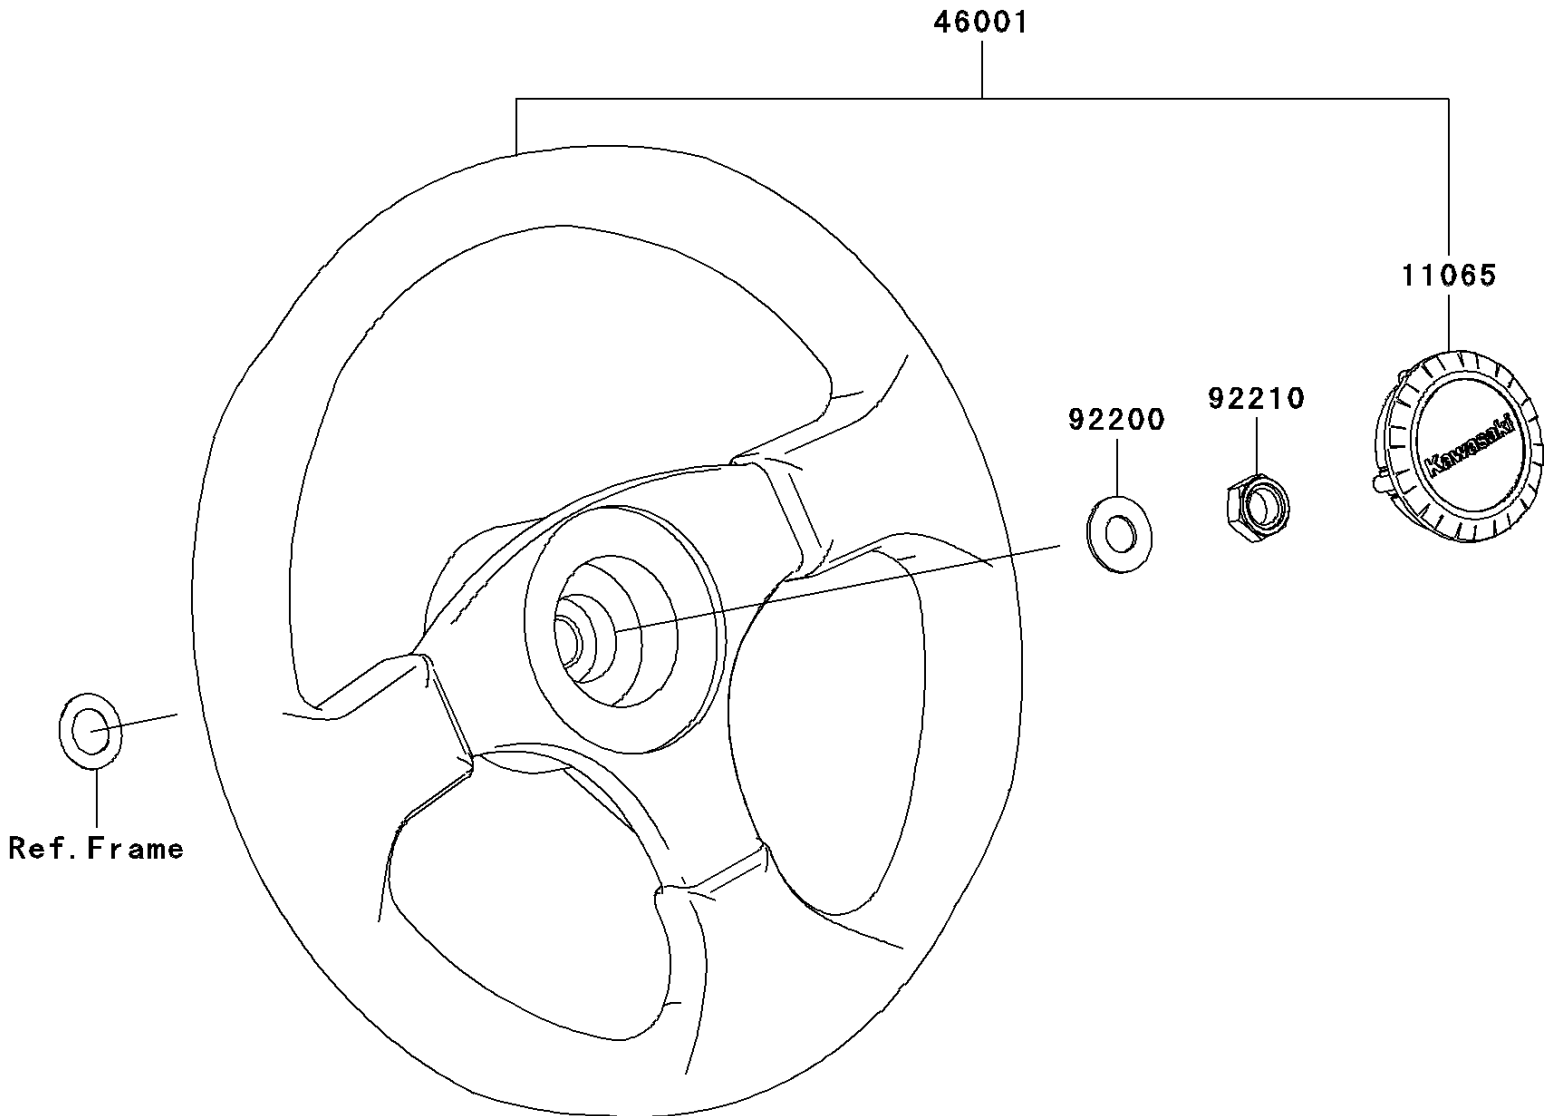

2009 Teryx® 750 FI 4x4 PARTS DIAGRAM

Steering Wheel

F2311

2009 Teryx® 750 FI 4x4 PARTS LIST

Steering Wheel

ITEM NAME	PART NUMBER	QUANTITY
CAP,HANDLE (Ref # 11065)	11065-0171	1
HANDLE-ASSY (Ref # 46001)	46001-0001	1
WASHER,12.1X25X1.6 (Ref # 92200)	92200-0455	1
NUT,LOCK,12MM (Ref # 92210)	92210-1249	1