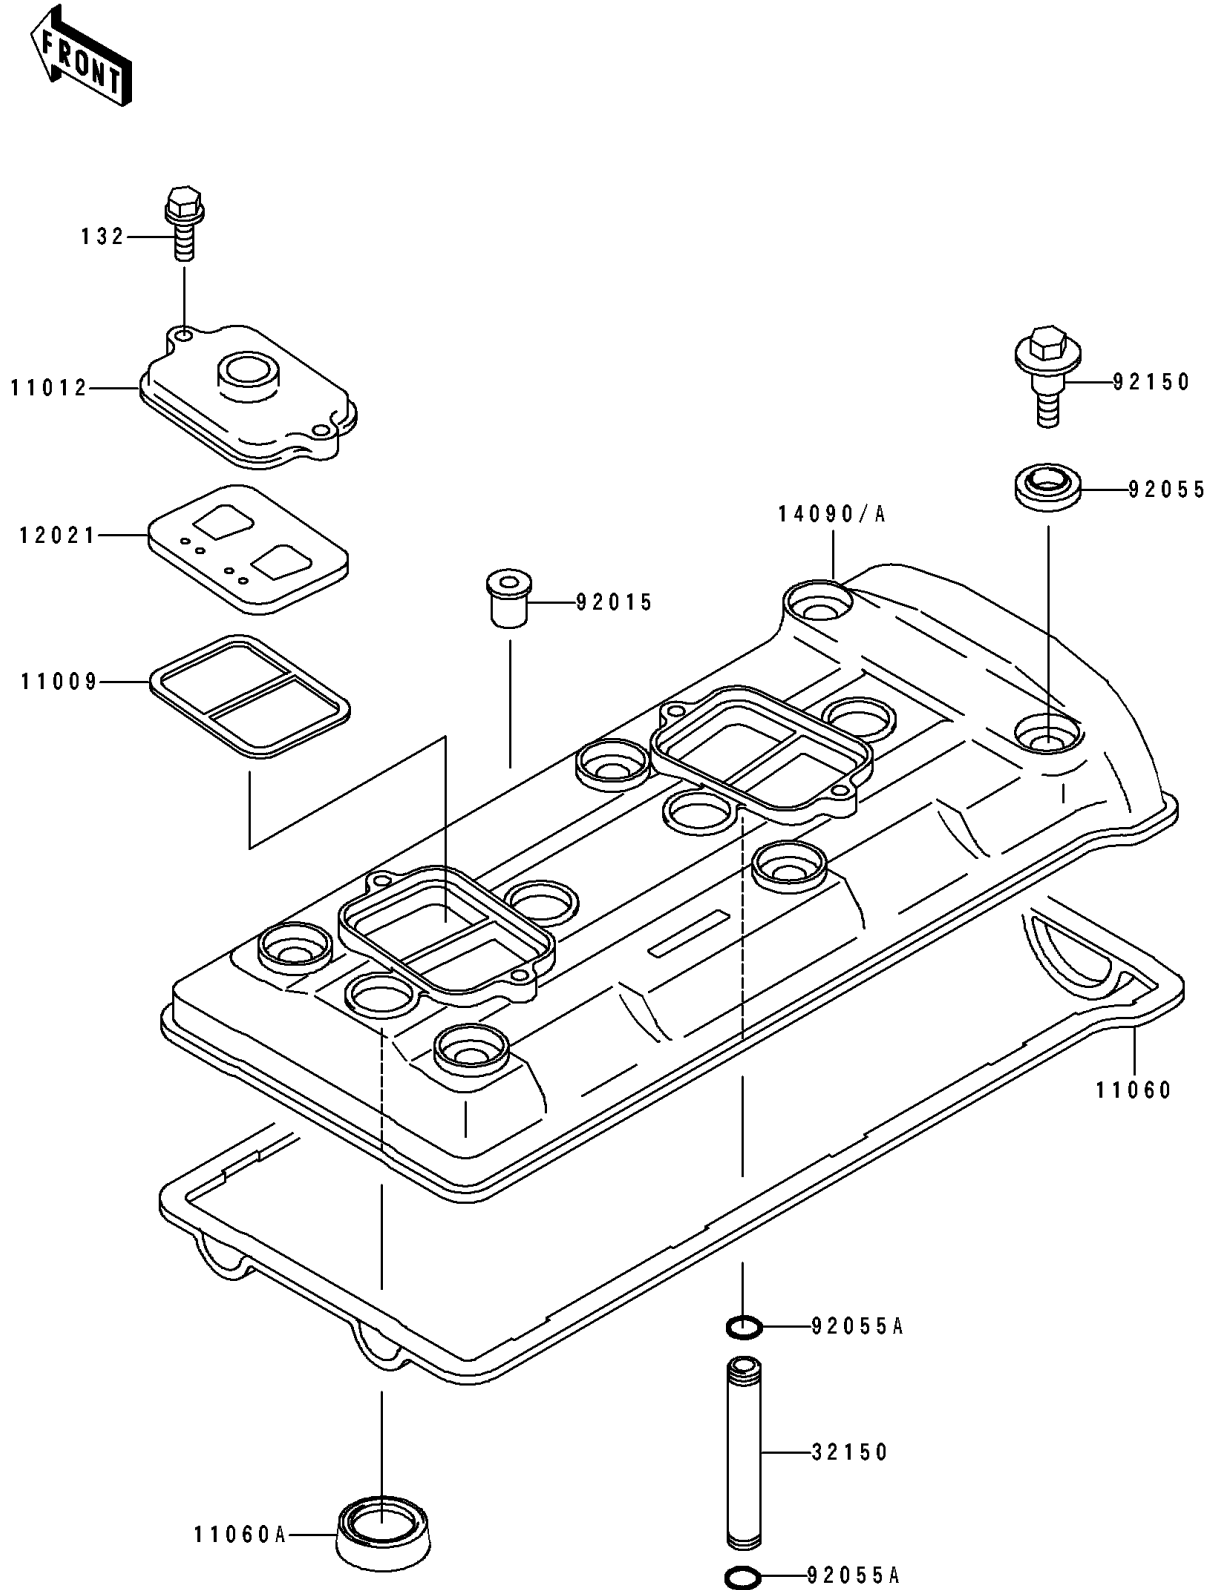

# 1991 Ninja® ZX™-7R PARTS DIAGRAM

Cylinder Head Cover

E1112

# 1991 Ninja® ZX™-7R PARTS LIST

## Cylinder Head Cover

ITEM NAME	PART NUMBER	QUANTITY
GASKET, REED VALVE (Ref # 11009)	11009-1857	2
CAP, REED VALVE (Ref # 11012)	11012-1758	2
GASKET, HEAD COVER (Ref # 11060)	11060-1076	1
GASKET, PLUG (Ref # 11060A)	11060-1077	4
VALVE-ASSY-REED (Ref # 12021)	12021-1053	2
COVER, HEAD (Ref # 14090)	14024-1996	1
COVER, HEAD (Ref # 14090A)	14090-1071	1
PIPE, AIR SWITCH (Ref # 32150)	32150-1793	4
NUT (Ref # 92015)	92015-1700	1
RING-O, HEAD COVER BOLT (Ref # 92055)	92055-1352	6
RING-O, 9X1.5 (Ref # 92055A)	92055-1509	8
BOLT, HEAD COVER (Ref # 92150)	92150-1447	6
BOLT-FLANGED-SMALL (Ref # 132)	132G0620	4