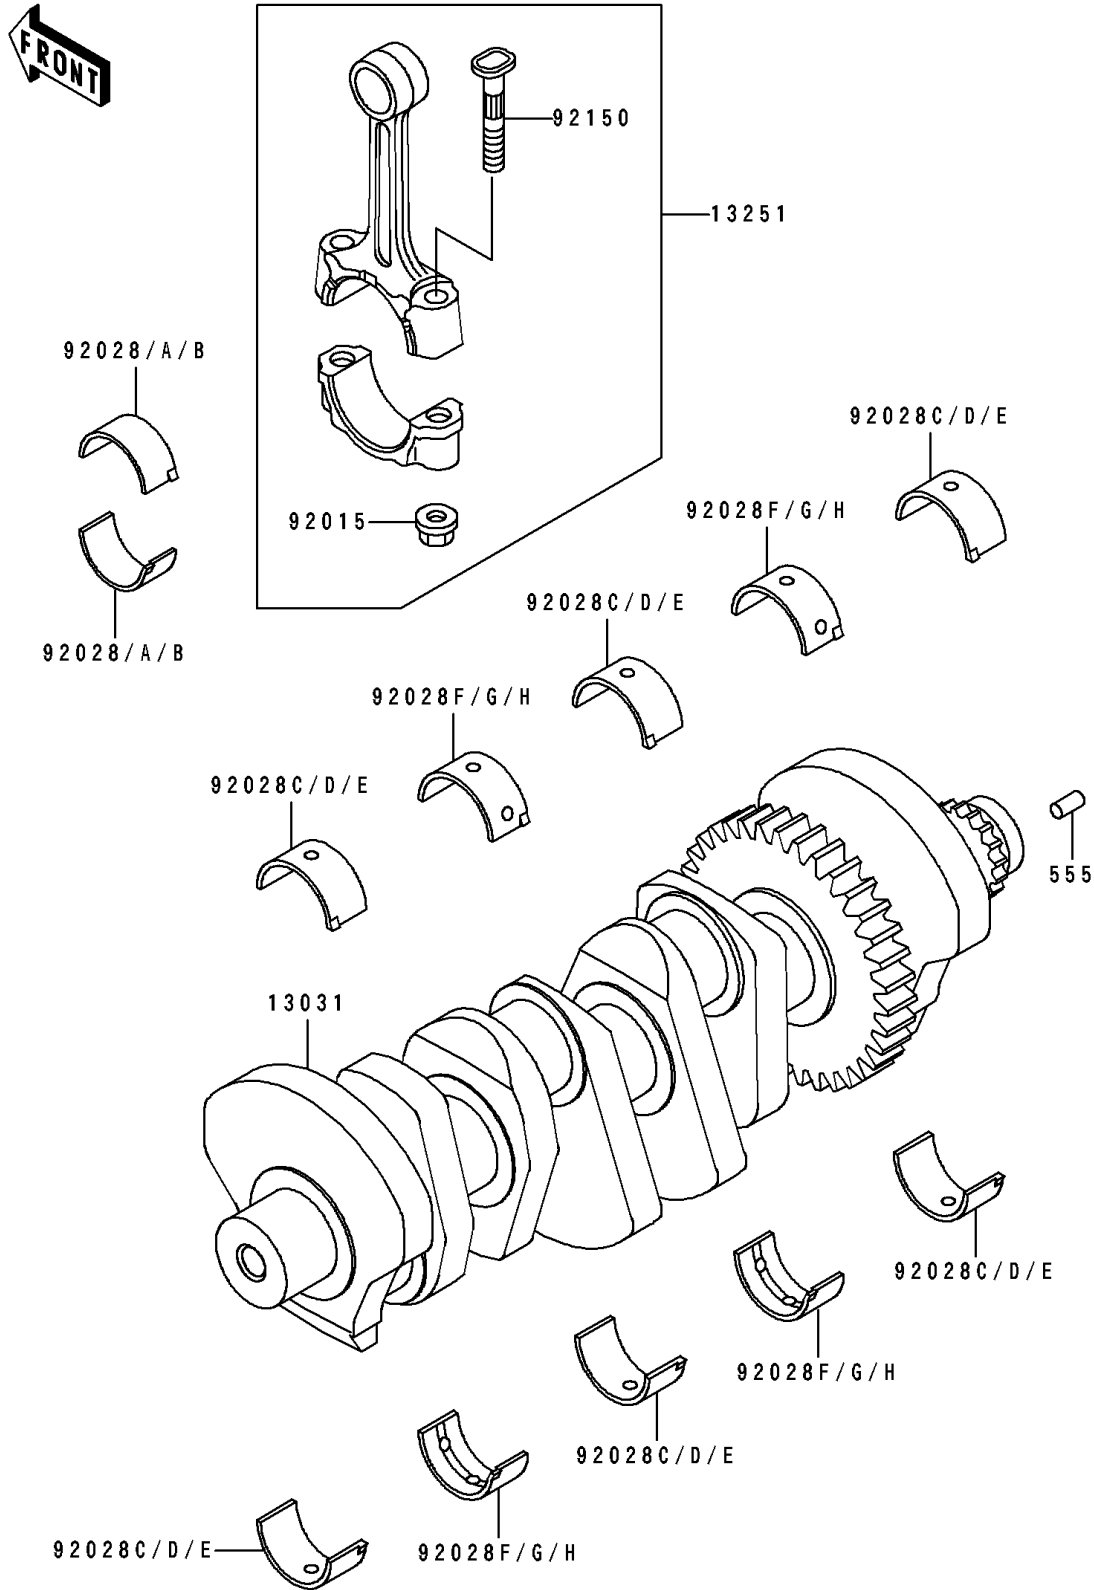

1991 Ninja® ZX™-7R PARTS DIAGRAM

Crankshaft

E1321

1991 Ninja® ZX™-7R PARTS LIST

Crankshaft

ITEM NAME	PART NUMBER	QUANTITY
CRANKSHAFT-COMP (Ref # 13031)	13031-1318	1
ROD-ASSY-CONNECTING,G (Ref # 13251)	13251-1097-GG	4
NUT,FLANGED,8MM (Ref # 92015)	92015-1311	8
BUSHING,CONNECTING ROD,BLUE (Ref # 92028)	92028-1623	8
BUSHING,CONNECTING ROD,BLACK (Ref # 92028A)	92028-1624	AR
BUSHING,CONNECTING ROD,BROWN (Ref # 92028B)	92028-1625	AR
BUSHING,CRANKSHAFT,#1&3&5,BLUE (Ref # 92028C)	92028-1626	6
BUSHING,CRANKSHAFT,1&3&5,BLACK (Ref # 92028D)	92028-1627	AR
BUSHING,CRANKSHAFT,1&3&5,BROWN (Ref # 92028E)	92028-1628	AR
BUSHING,CRANKSHAFT,#2,BLUE (Ref # 92028F)	92028-1629	4
BUSHING,CRANKSAHFT,#2,BLACK (Ref # 92028G)	92028-1630	AR
BUSHING,CRANKSAHFT,#2,BROWN (Ref # 92028H)	92028-1631	AR
BOLT,CONNECTING ROD,8MM (Ref # 92150)	92150-1216	8
PIN-SPRING,4X8 (Ref # 555)	555A0408	1