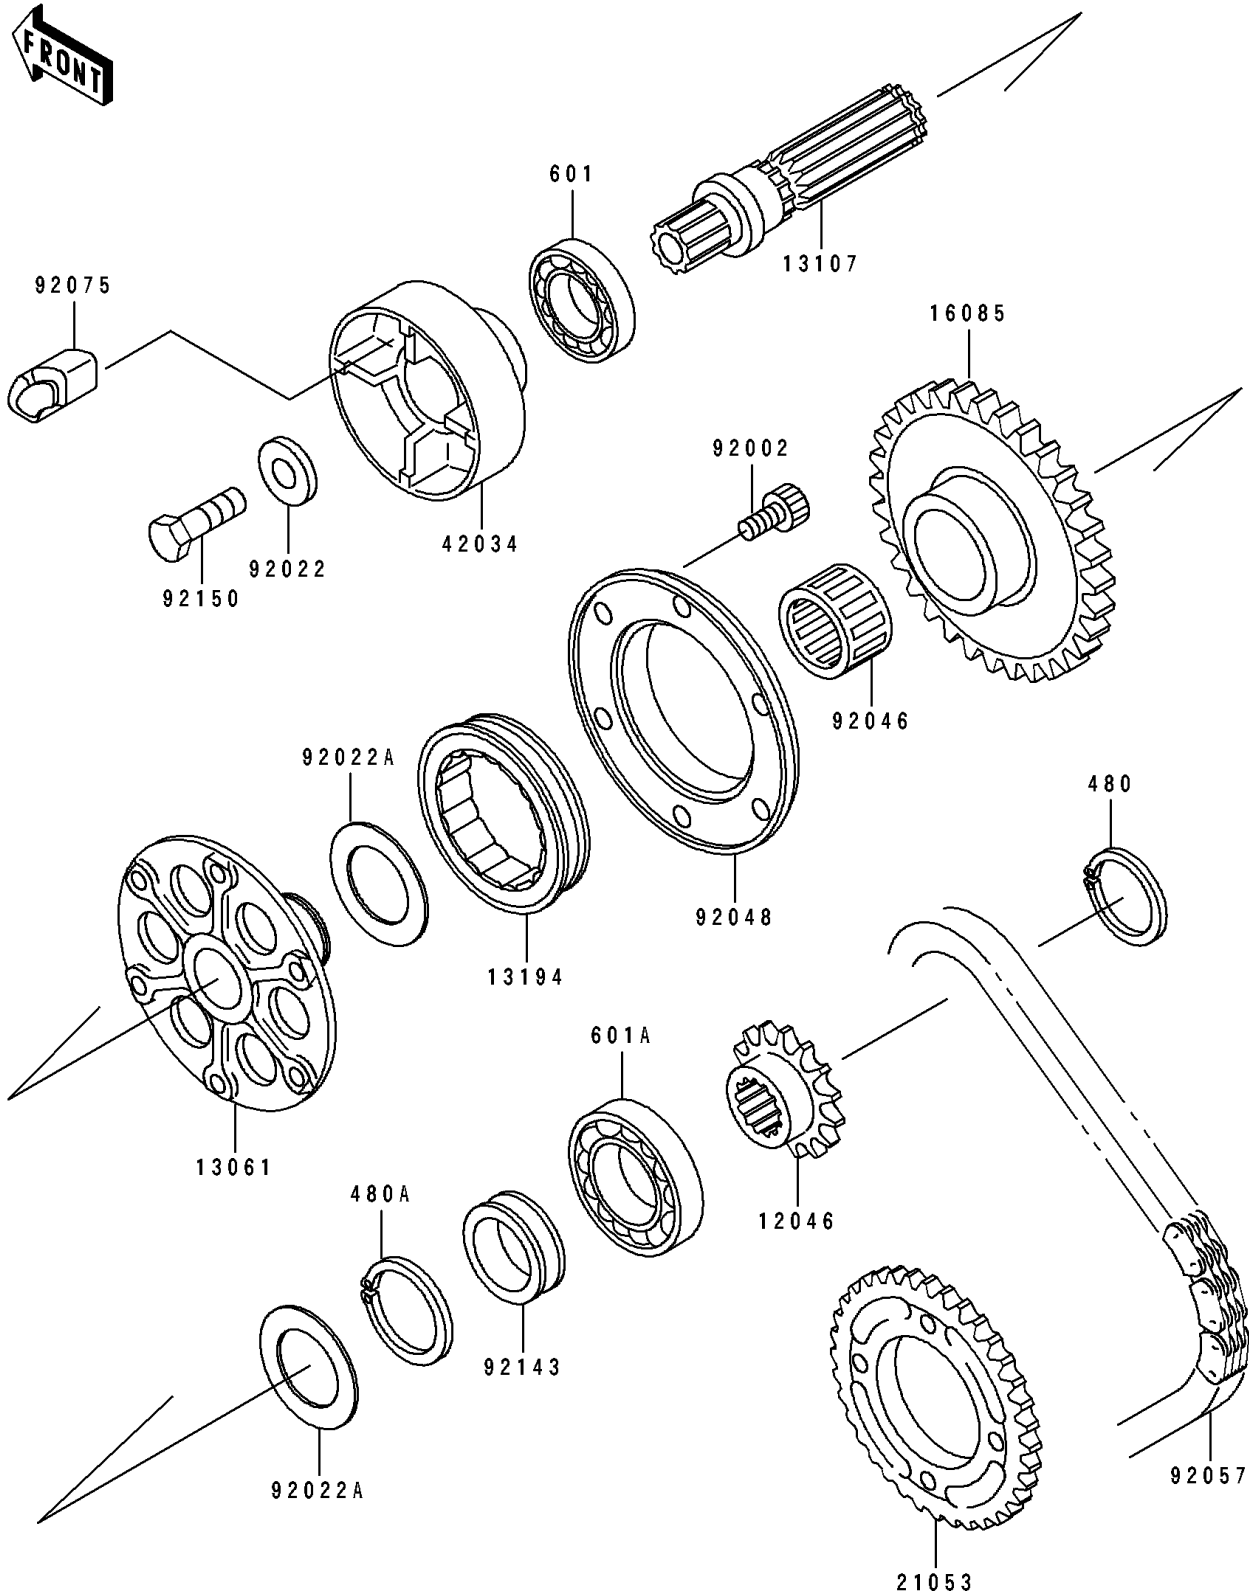

1992 Ninja® ZX™ -7R PARTS DIAGRAM

Generator Shaft

E1324

1992 Ninja® ZX™-7R PARTS LIST

Generator Shaft

ITEM NAME	PART NUMBER	QUANTITY
SPROCKET,DRIVEN,GENERATOR (Ref # 12046)	12046-1127	1
BOSS,ONEWAY CLUTCH (Ref # 13061)	13061-1197	1
SHAFT,ONEWAY CLUTCH (Ref # 13107)	13107-1277	1
CLUTCH-ONEWAY (Ref # 13194)	13194-1081	1
GEAR,ONEWAY CLUTCH (Ref # 16085)	16085-1173	1
SPROCKET-ASSY,DRIVE,GENERATOR (Ref # 21053)	21053-1058	1
COUPLING (Ref # 42034)	42034-1055	1
BOLT,SOCKET,6X12 (Ref # 92002)	92002-1796	6
WASHER,8X22X3 (Ref # 92022)	92022-1518	1
WASHER,25.3X32X0.5 (Ref # 92022A)	92022-225	2
BEARING-NEEDLE,K253020S (Ref # 92046)	92046-1022	1
RACE,ONEWAY CLUTCH (Ref # 92048)	92048-1068	1
CHAIN,GENERATOR,81RH2515M (Ref # 92057)	92057-1322	1
DAMPER,COUPLING (Ref # 92075)	92075-1790	4
COLLAR (Ref # 92143)	92143-1466	1
BOLT (Ref # 92150)	92150-1488	1
CIRCLIP-TYPE-C,20MM (Ref # 480)	480J2000	1
CIRCLIP-TYPE-C,25MM (Ref # 480A)	480J2500	1
BEARING-BALL,#6203 (Ref # 601)	601A6203	1
BEARING-BALL,#6204C3 (Ref # 601A)	601B6204	1