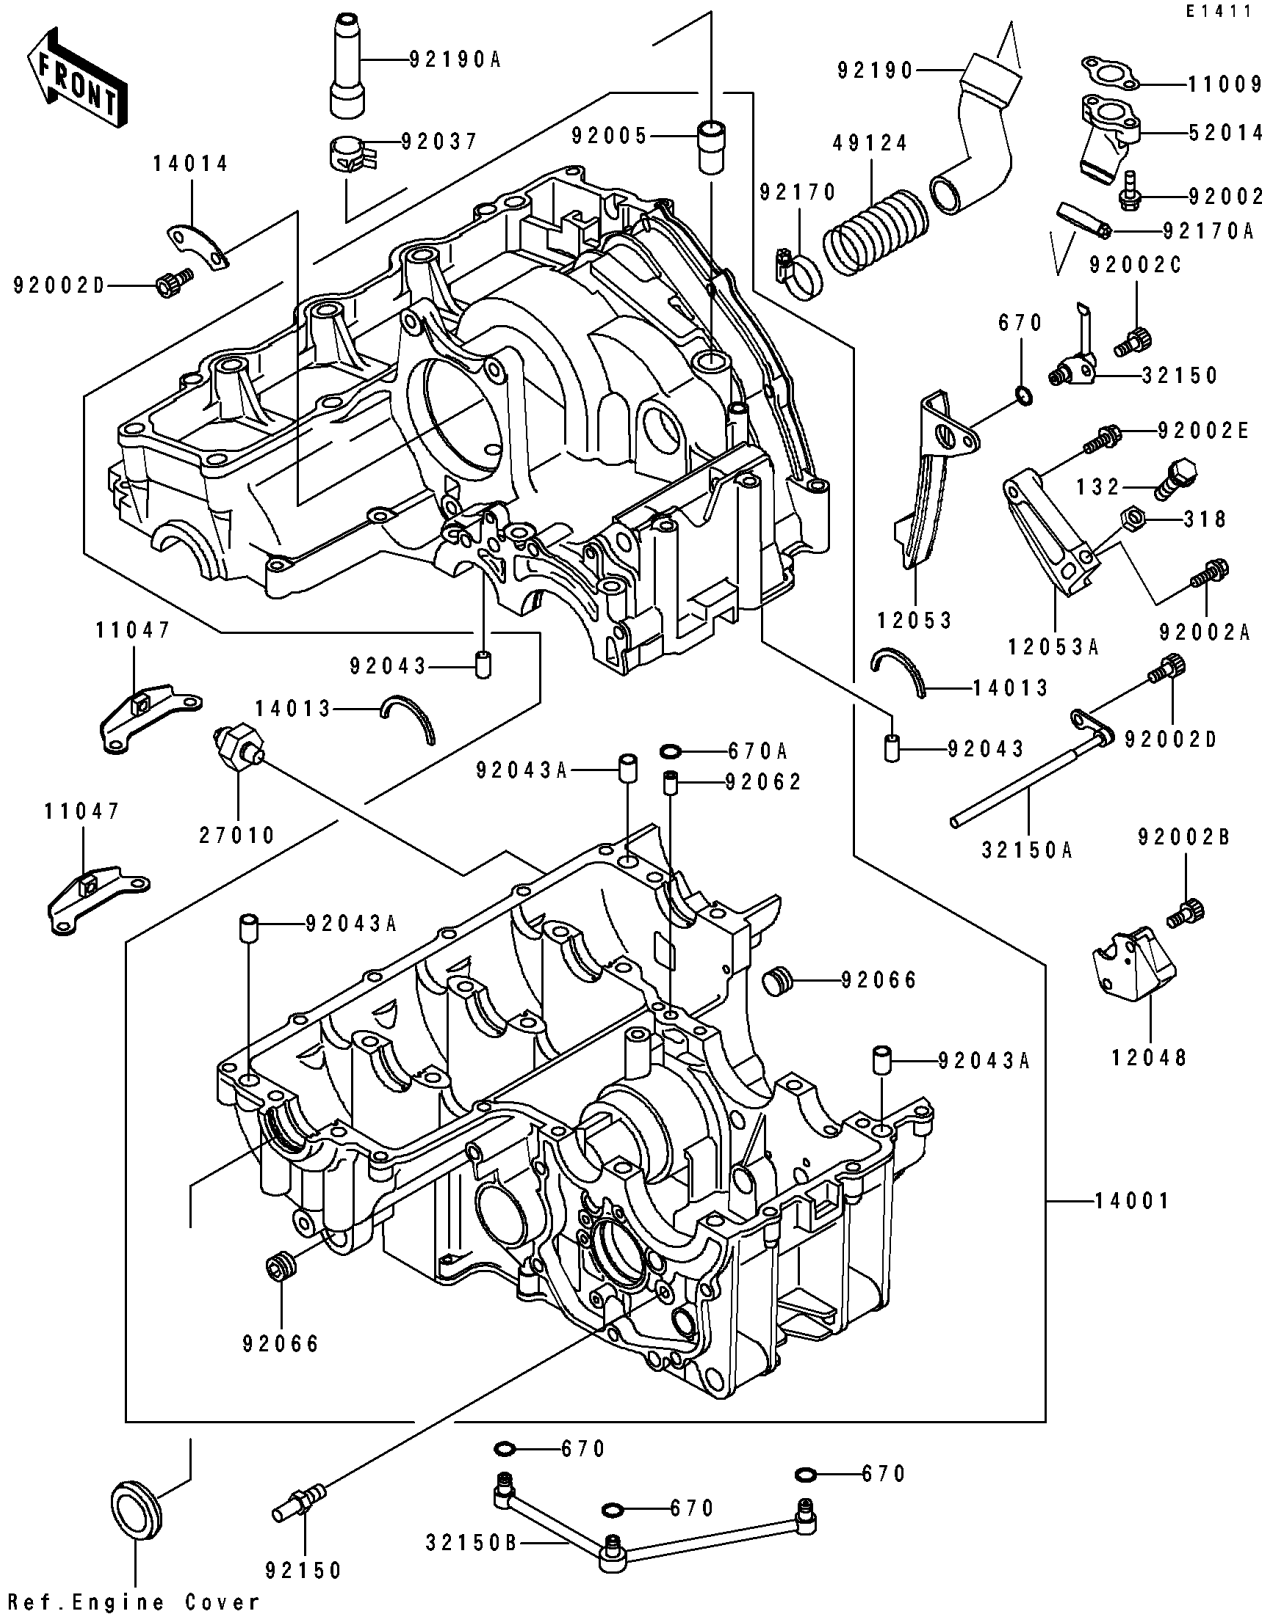

1992 Ninja® ZX™ -7R PARTS DIAGRAM

Crankcase

1992 Ninja® ZX™-7R PARTS LIST

Crankcase

ITEM NAME	PART NUMBER	QUANTITY
GASKET,ELBOW (Ref # 11009)	11009-1935	1
BRACKET,RADIATOR (Ref # 11047)	11047-1236	2
TENSIONER-ASSY (Ref # 12048)	12048-1109	1
GUIDE-CHAIN (Ref # 12053)	12053-1281	1
GUIDE-CHAIN (Ref # 12053A)	12053-1285	1
SET-CRANKCASE (Ref # 14001)	14001-1078	1
RING-POSITION,T=1.98 (Ref # 14013)	14013-1004	2
PLATE-POSITION (Ref # 14014)	14014-1056	1
SWITCH,OIL PRESSURE (Ref # 27010)	27010-1155	1
PIPE (Ref # 32150)	32150-1794	1
PIPE (Ref # 32150A)	32150-1795	1
PIPE (Ref # 32150B)	32150-1796	1
SPRING-TUBE GUARD (Ref # 49124)	49124-1056	1
ELBOW (Ref # 52014)	52014-1069	1
BOLT,6X20 (Ref # 92002)	92002-1343	2
BOLT,6X25 (Ref # 92002A)	92002-1582	1
BOLT,SOCKET,6X25 (Ref # 92002B)	92002-1696	2
BOLT,SOCKET,6X16 (Ref # 92002C)	92002-1778	1
BOLT,SOCKET,6X12 (Ref # 92002D)	92002-1796	3
BOLT,6X30 (Ref # 92002E)	92002-1797	1
FITTING,BREATHER (Ref # 92005)	92005-1129	1
CLAMP (Ref # 92037)	92037-1730	1
PIN,DOWEL,6X16 (Ref # 92043)	92042-016	2
PIN,DOWEL,10X14 (Ref # 92043A)	92043-1037	3
NOZZLE (Ref # 92062)	92062-1074	1
PLUG (Ref # 92066)	92066-1262	2
BOLT,RETURN SPRING (Ref # 92150)	92150-1467	1
CLAMP,COOLING HOSE (Ref # 92170)	92170-1033	1
CLAMP,COOLING HOSE (Ref # 92170A)	92170-1286	1

1992 Ninja® ZX™ -7R PARTS LIST

Crankcase

ITEM NAME	PART NUMBER	QUANTITY
TUBE (Ref # 92190)	92190-1244	1
TUBE,BREATHER (Ref # 92190A)	92190-1245	1
BOLT-FLANGED-SMALL (Ref # 132)	132G0820	1
NUT-HEX-SMALL,8MM (Ref # 318)	318B0800	1
O RING (Ref # 670)	670D1505	4
O RING,8MM (Ref # 670A)	670D1508	1