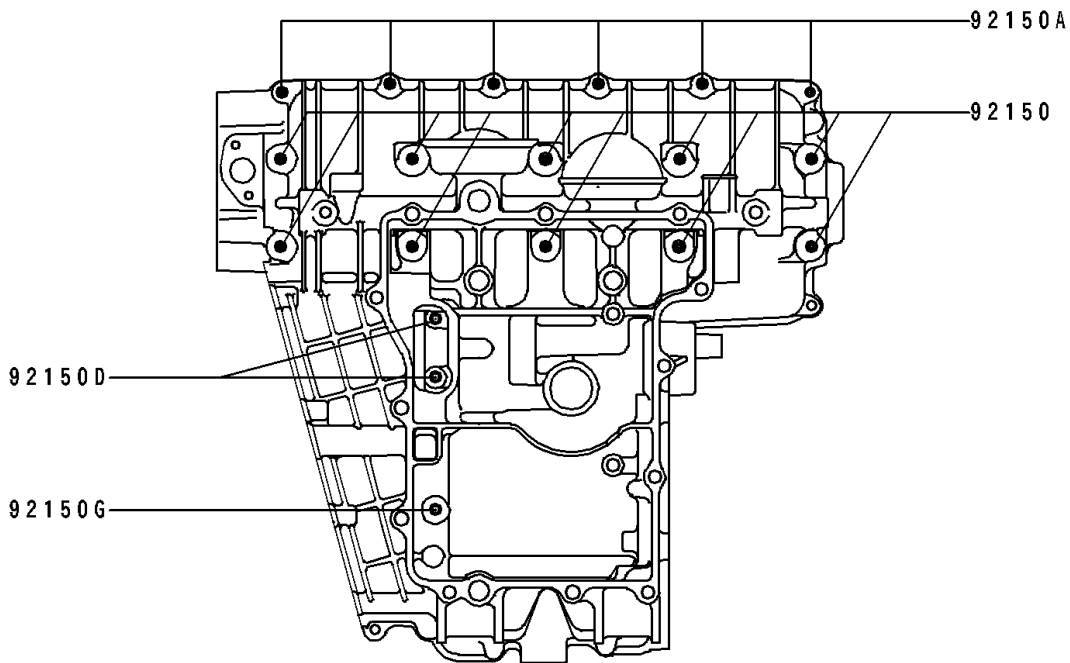

1991 Ninja® ZX™-7R PARTS DIAGRAM

Crankcase Bolt Pattern

E1412

Upper Case

Lower Case