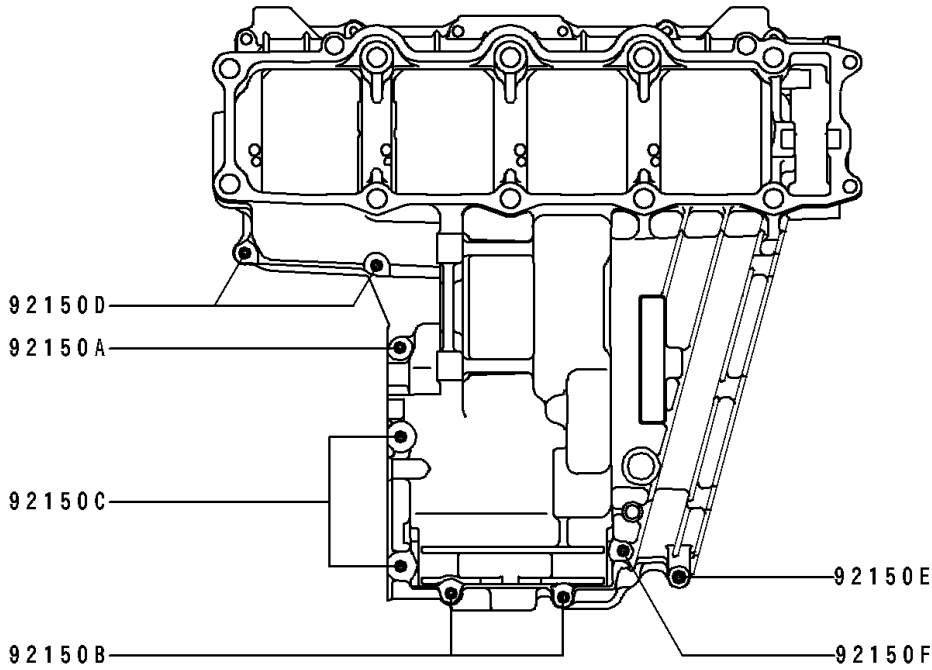

1991 Ninja® ZX™-7R PARTS DIAGRAM

Crankcase Bolt Pattern

E1412

Upper Case